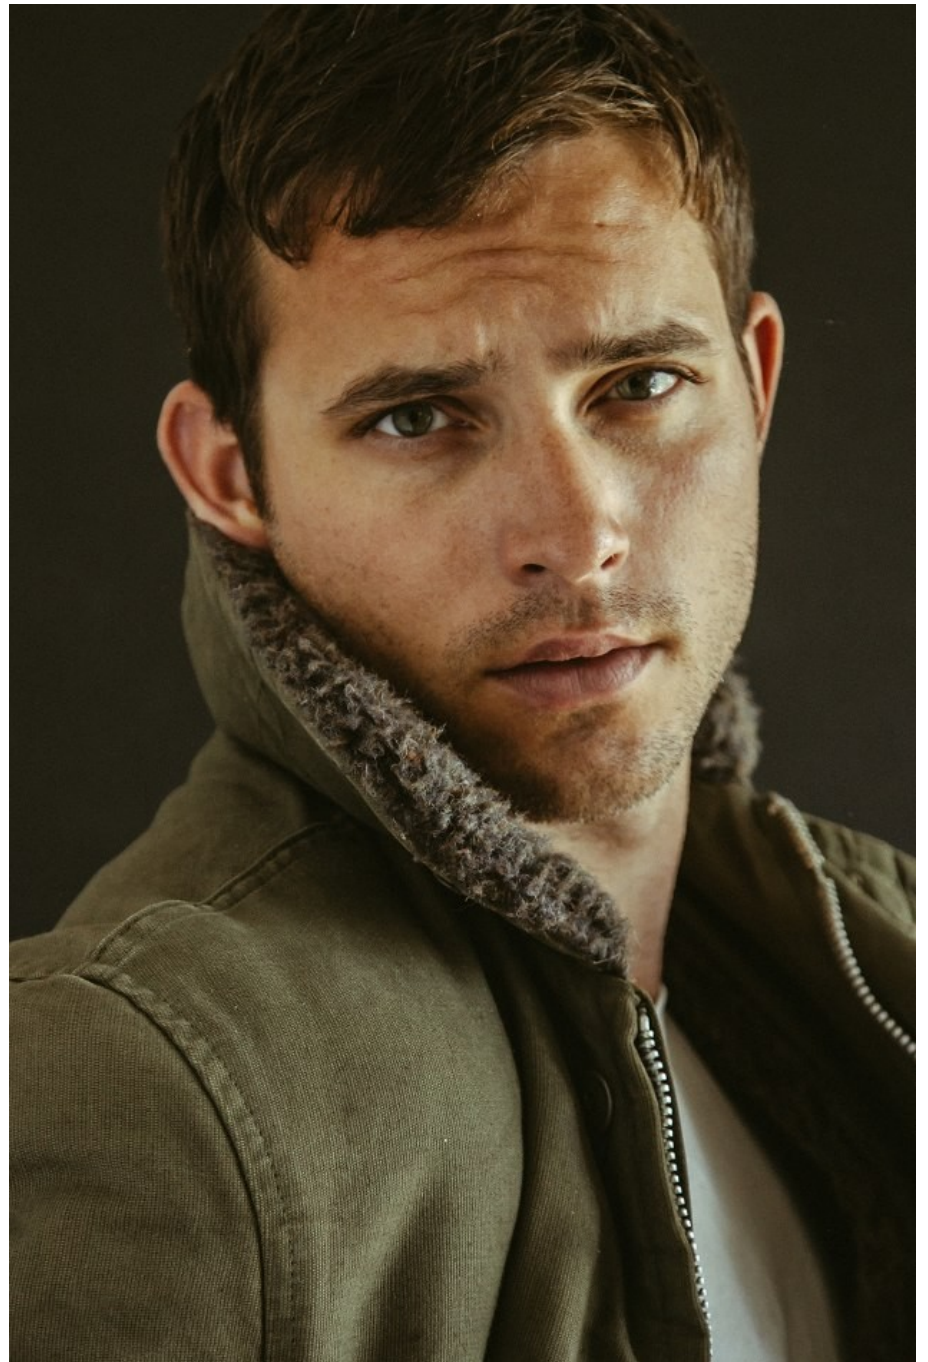

Anthony David   Height 6'2" | 188cm   Suit 40" | 102cm L   Shirt 33" | 84cm   Waist 32" | 81cm
Inseam 33" | 84cm   Shoe 10.5 US | 44.5 EU   Hair Brown   Eyes Green