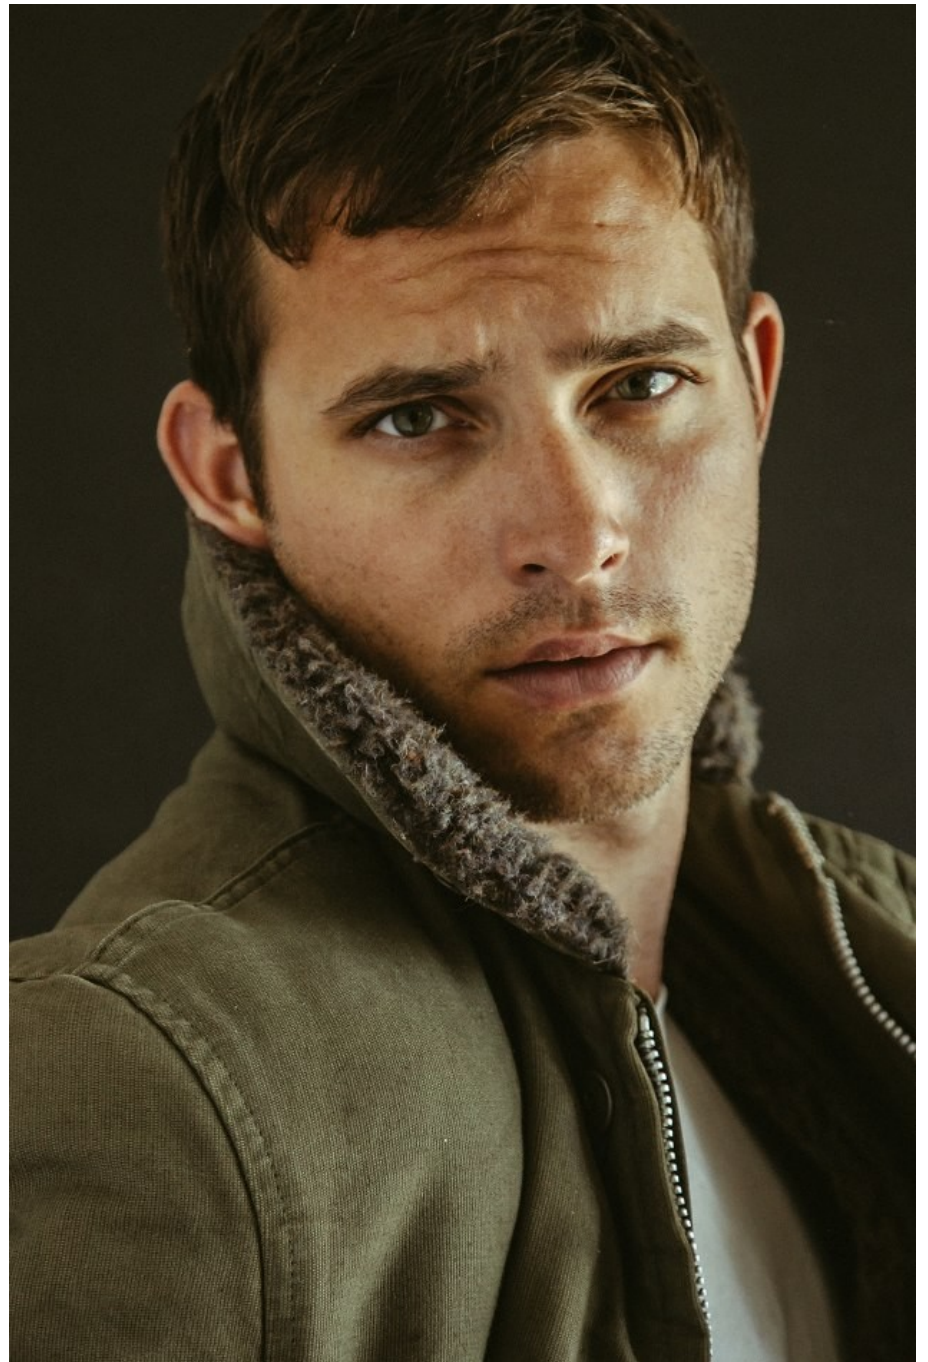

Anthony David Height 6'2" | 188cm Suit 40" | 102cm L Shirt 33" | 84cm Waist 32" | 81cm
Inseam 33" | 84cm Shoe 10.5 US | 44.5 EU Hair Brown Eyes Green

Anthony David Height 6'2" | 188cm Suit 40" | 102cm L Shirt 33" | 84cm Waist 32" | 81cm
Inseam 33" | 84cm Shoe 10.5 US | 44.5 EU Hair Brown Eyes Green

Anthony David Height 6'2" | 188cm Suit 40" | 102cm L Shirt 33" | 84cm Waist 32" | 81cm
Inseam 33" | 84cm Shoe 10.5 US | 44.5 EU Hair Brown Eyes Green

CGM
CAROLINE GLEASON
MANAGEMENT

Anthony David Height 6'2" | 188cm Suit 40" | 102cm L Shirt 33" | 84cm Waist 32" | 81cm
Inseam 33" | 84cm Shoe 10.5 US | 44.5 EU Hair Brown Eyes Green