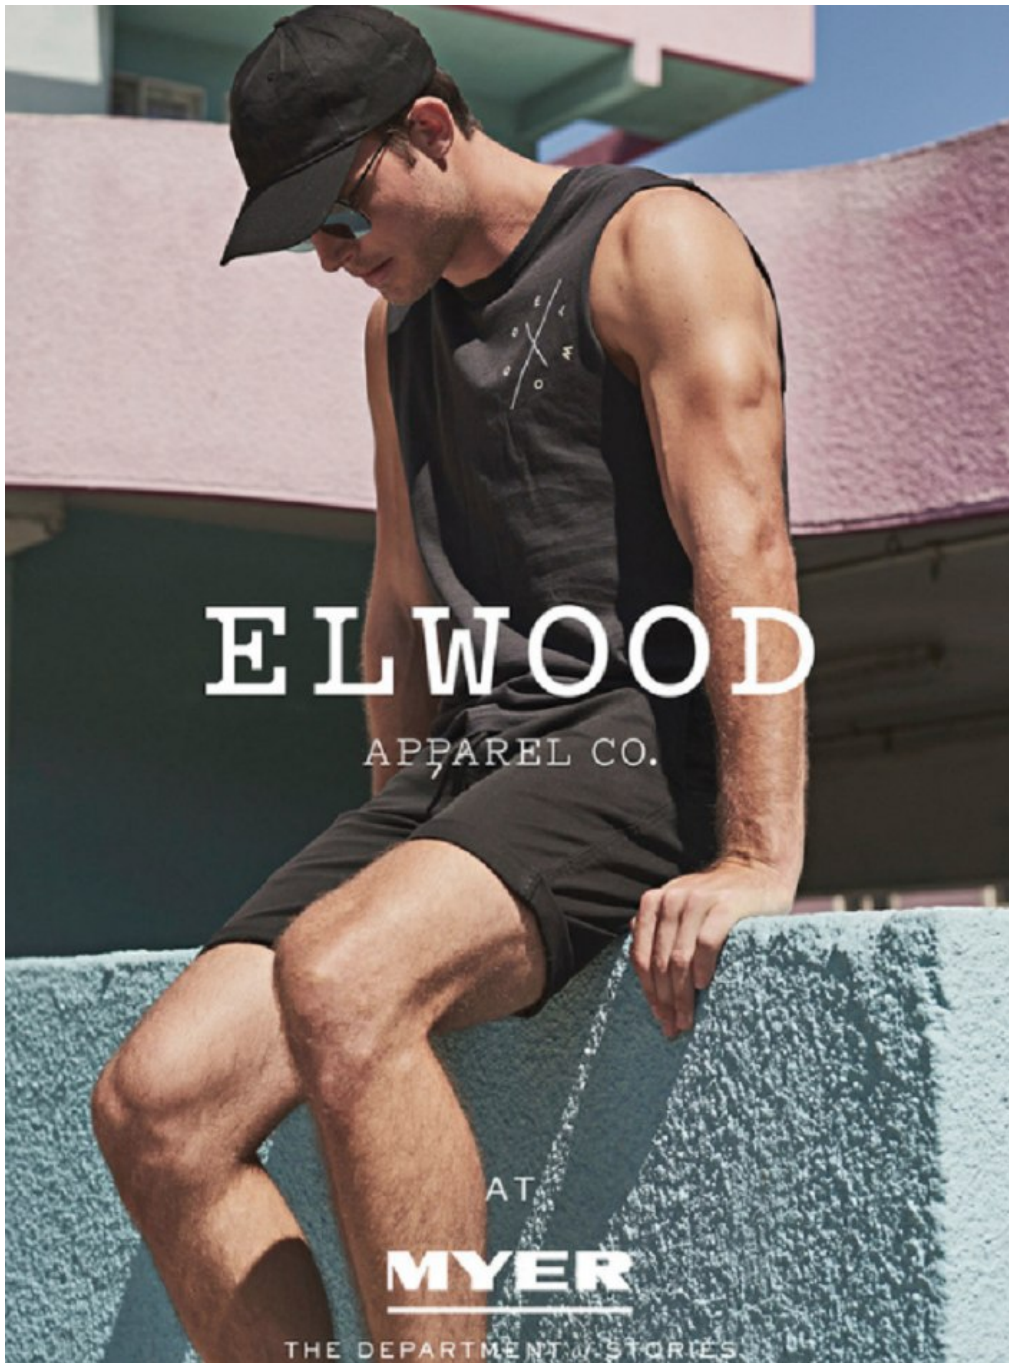

Anthony David   Height 6'2" | 188cm   Suit 40" | 102cm L   Shirt 33" | 84cm   Waist 32" | 81cm
Inseam 33" | 84cm   Shoe 10.5 US | 44.5 EU   Hair Brown   Eyes Green

CGM
CAROLINE GLEASON
MANAGEMENT