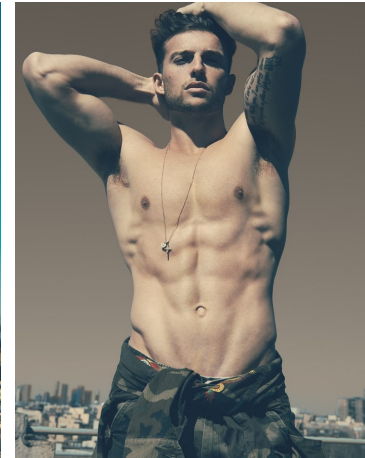

Danny Dexter Height 5'11.5" | 181cm Suit 40" | 101cm R Shirt 33" | 84cm Waist 31" | 79cm
Inseam 31" | 79cm Shoe 10 US | 43.5 EU Hair Brown Eyes Hazel

Danny Dexter Height 5'11.5" | 181cm Suit 40" | 101cm R Shirt 33" | 84cm Waist 31" | 79cm
 Inseam 31" | 79cm Shoe 10 US | 43.5 EU Hair Brown Eyes Hazel