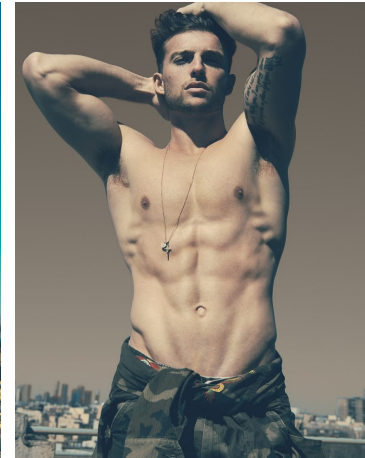

Danny Dexter Height 5'11.5" | 181cm Suit 40" | 101cm R Shirt 33" | 84cm Waist 31" | 79cm  
Inseam 31" | 79cm Shoe 10 US | 43.5 EU Hair Brown Eyes Hazel

Danny Dexter    Height 5'11.5" | 181cm    Suit 40" | 101cm R    Shirt 33" | 84cm    Waist 31" | 79cm  
 Inseam 31" | 79cm    Shoe 10 US | 43.5 EU    Hair Brown    Eyes Hazel