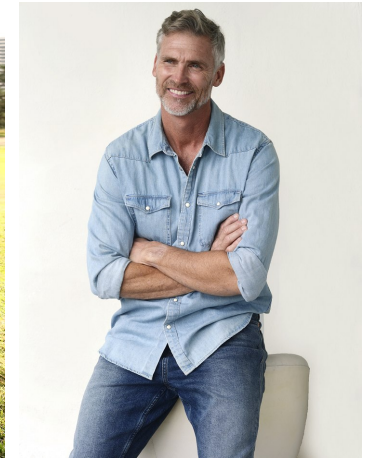

Fred Holliday Height 6'1" | 185cm Suit 40" | 101cm R Shirt 34.5" | 87cm Waist 32" | 81cm
Inseam 32" | 81cm Shoe 10.5 US | 44.5 EU Hair Salt and Pepper Eyes Blue

Fred Holliday Height 6'1" | 185cm Suit 40" | 101cm R Shirt 34.5" | 87cm Waist 32" | 81cm
Inseam 32" | 81cm Shoe 10.5 US | 44.5 EU Hair Salt and Pepper Eyes Blue