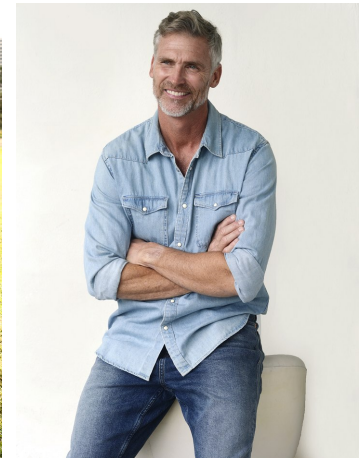

Fred Holliday Height 6'1" | 185cm Suit 40" | 101cm R Shirt 34.5" | 87cm Waist 32" | 81cm  
Inseam 32" | 81cm Shoe 10.5 US | 44.5 EU Hair Salt and Pepper Eyes Blue

Fred Holliday Height 6'1" | 185cm Suit 40" | 101cm R Shirt 34.5" | 87cm Waist 32" | 81cm  
Inseam 32" | 81cm Shoe 10.5 US | 44.5 EU Hair Salt and Pepper Eyes Blue

Fred Holliday    Height 6'1" | 185cm    Suit 40" | 101cm R    Shirt 34.5" | 87cm    Waist 32" | 81cm  
Inseam 32" | 81cm    Shoe 10.5 US | 44.5 EU    Hair Salt and Pepper    Eyes Blue