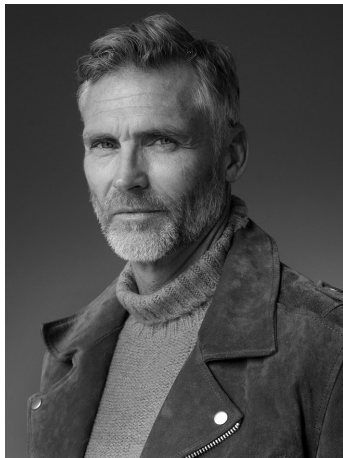

Fred Holliday Height 6'1" | 185cm Suit 40" | 101cm R Shirt 34.5" | 87cm Waist 32" | 81cm  
Inseam 32" | 81cm Shoe 10.5 US | 44.5 EU Hair Salt and Pepper Eyes Blue

Fred Holliday Height 6'1" | 185cm Suit 40" | 101cm R Shirt 34.5" | 87cm Waist 32" | 81cm  
Inseam 32" | 81cm Shoe 10.5 US | 44.5 EU Hair Salt and Pepper Eyes Blue