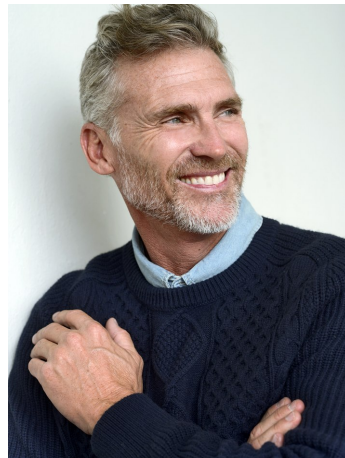

Fred Holliday Height 6'1" | 185cm Suit 40" | 101cm R Shirt 34.5" | 87cm Waist 32" | 81cm  
Inseam 32" | 81cm Shoe 10.5 US | 44.5 EU Hair Salt and Pepper Eyes Blue

Fred Holliday Height 6'1" | 185cm Suit 40" | 101cm R Shirt 34.5" | 87cm Waist 32" | 81cm  
Inseam 32" | 81cm Shoe 10.5 US | 44.5 EU Hair Salt and Pepper Eyes Blue