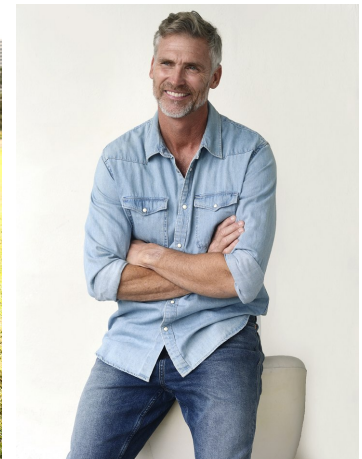

Fred Holliday Height 6'1" | 185cm Suit 40" | 101cm R Shirt 34.5" | 87cm Waist 32" | 81cm
Inseam 32" | 81cm Shoe 10.5 US | 44.5 EU Hair Salt and Pepper Eyes Blue

Fred Holliday Height 6'1" | 185cm Suit 40" | 101cm R Shirt 34.5" | 87cm Waist 32" | 81cm
Inseam 32" | 81cm Shoe 10.5 US | 44.5 EU Hair Salt and Pepper Eyes Blue

Fred Holliday Height 6'1" | 185cm Suit 40" | 101cm R Shirt 34.5" | 87cm Waist 32" | 81cm
Inseam 32" | 81cm Shoe 10.5 US | 44.5 EU Hair Salt and Pepper Eyes Blue