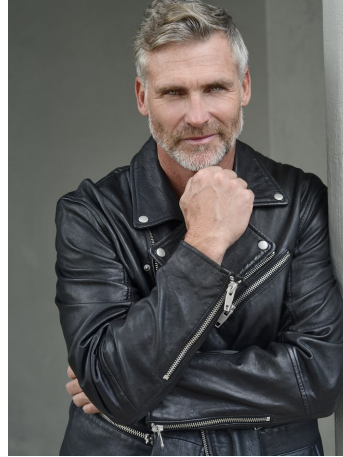

Fred Holliday Height 6'1" | 185cm Suit 40" | 101cm R Shirt 34.5" | 87cm Waist 32" | 81cm
Inseam 32" | 81cm Shoe 10.5 US | 44.5 EU Hair Salt and Pepper Eyes Blue

Fred Holliday Height 6'1" | 185cm Suit 40" | 101cm R Shirt 34.5" | 87cm Waist 32" | 81cm
Inseam 32" | 81cm Shoe 10.5 US | 44.5 EU Hair Salt and Pepper Eyes Blue