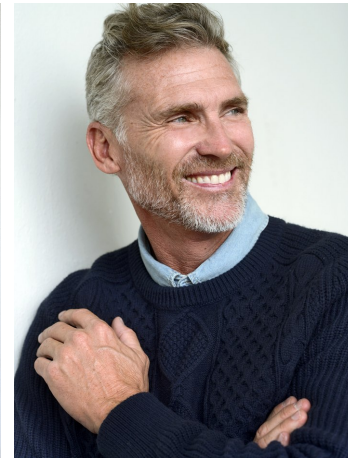

Fred Holliday Height 6'1" | 185cm Suit 40" | 101cm R Shirt 34.5" | 87cm Waist 32" | 81cm
Inseam 32" | 81cm Shoe 10.5 US | 44.5 EU Hair Salt and Pepper Eyes Blue

Fred Holliday Height 6'1" | 185cm Suit 40" | 101cm R Shirt 34.5" | 87cm Waist 32" | 81cm
Inseam 32" | 81cm Shoe 10.5 US | 44.5 EU Hair Salt and Pepper Eyes Blue