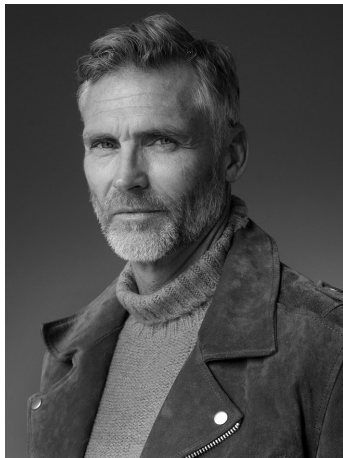

Fred Holliday Height 6'1" | 185cm Suit 40" | 101cm R Shirt 34.5" | 87cm Waist 32" | 81cm
Inseam 32" | 81cm Shoe 10.5 US | 44.5 EU Hair Salt and Pepper Eyes Blue

Fred Holliday Height 6'1" | 185cm Suit 40" | 101cm R Shirt 34.5" | 87cm Waist 32" | 81cm
Inseam 32" | 81cm Shoe 10.5 US | 44.5 EU Hair Salt and Pepper Eyes Blue