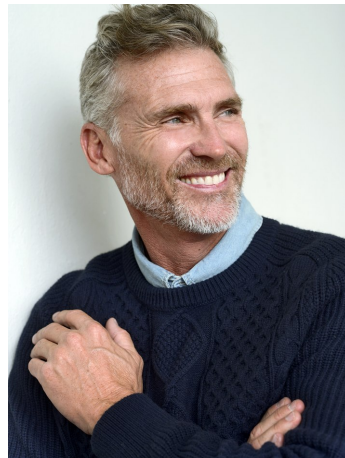

Fred Holliday Height 6'1" | 185cm Suit 40" | 101cm R Shirt 34.5" | 87cm Waist 32" | 81cm
Inseam 32" | 81cm Shoe 10.5 US | 44.5 EU Hair Salt and Pepper Eyes Blue

Fred Holliday Height 6'1" | 185cm Suit 40" | 101cm R Shirt 34.5" | 87cm Waist 32" | 81cm
Inseam 32" | 81cm Shoe 10.5 US | 44.5 EU Hair Salt and Pepper Eyes Blue