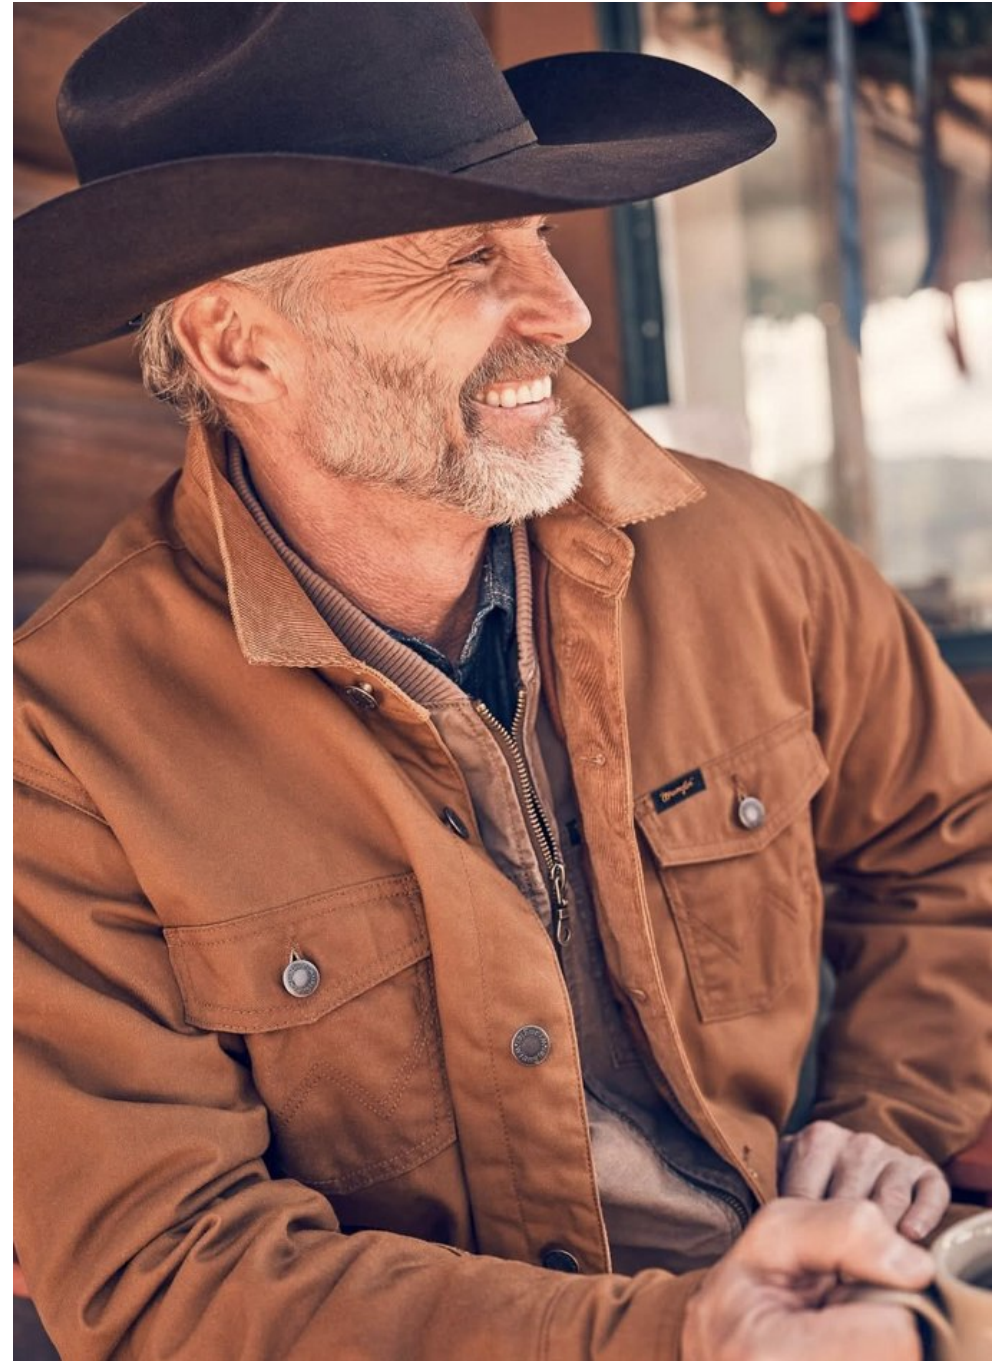

Fred Holliday Height 6'1" | 185cm Suit 40" | 101cm R Shirt 34.5" | 87cm Waist 32" | 81cm
Inseam 32" | 81cm Shoe 10.5 US | 44.5 EU Hair Salt and Pepper Eyes Blue

Fred Holliday Height 6'1" | 185cm Suit 40" | 101cm R Shirt 34.5" | 87cm Waist 32" | 81cm
Inseam 32" | 81cm Shoe 10.5 US | 44.5 EU Hair Salt and Pepper Eyes Blue