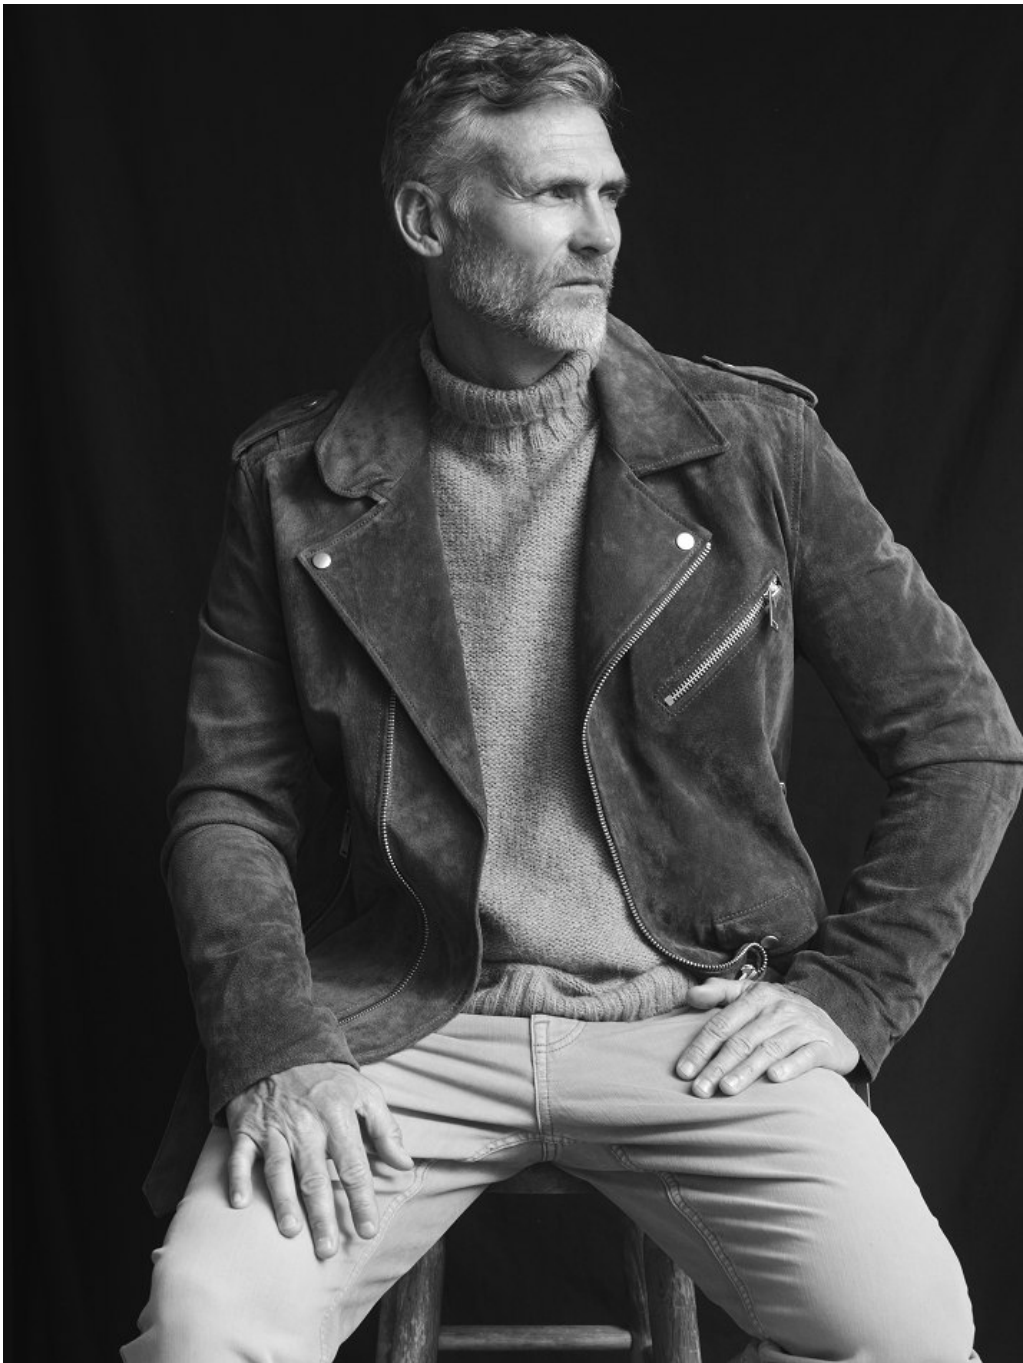

Fred Holliday   Height 6'1" | 185cm   Suit 40" | 101cm R   Shirt 34.5" | 87cm   Waist 32" | 81cm
Inseam 32" | 81cm   Shoe 10.5 US | 44.5 EU   Hair Salt and Pepper   Eyes Blue