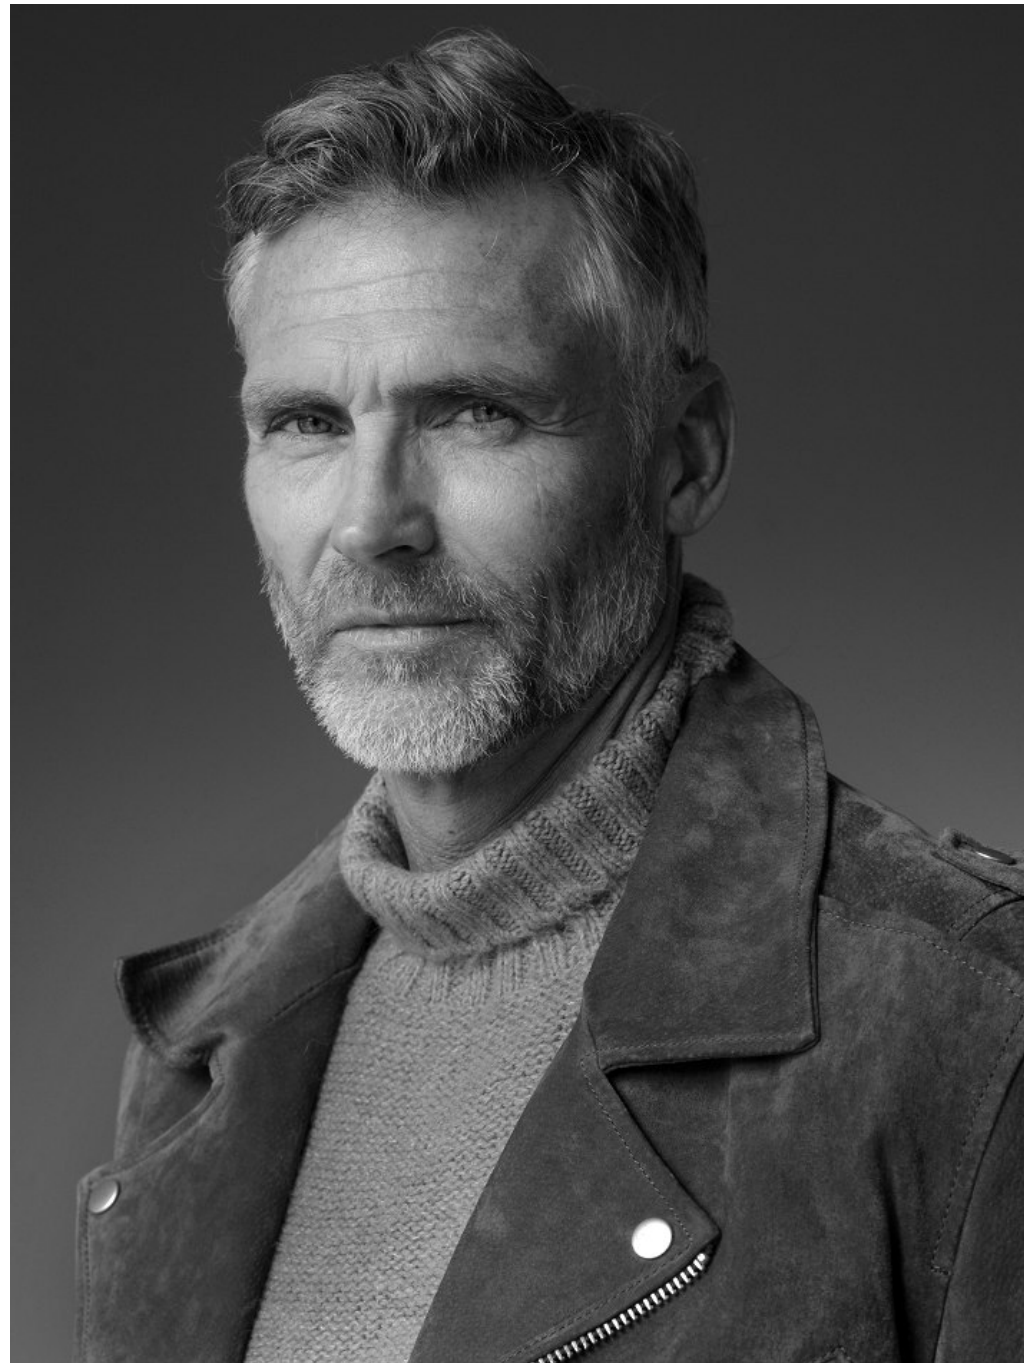

Fred Holliday   Height 6'1" | 185cm   Suit 40" | 101cm R   Shirt 34.5" | 87cm   Waist 32" | 81cm
Inseam 32" | 81cm   Shoe 10.5 US | 44.5 EU   Hair Salt and Pepper   Eyes Blue