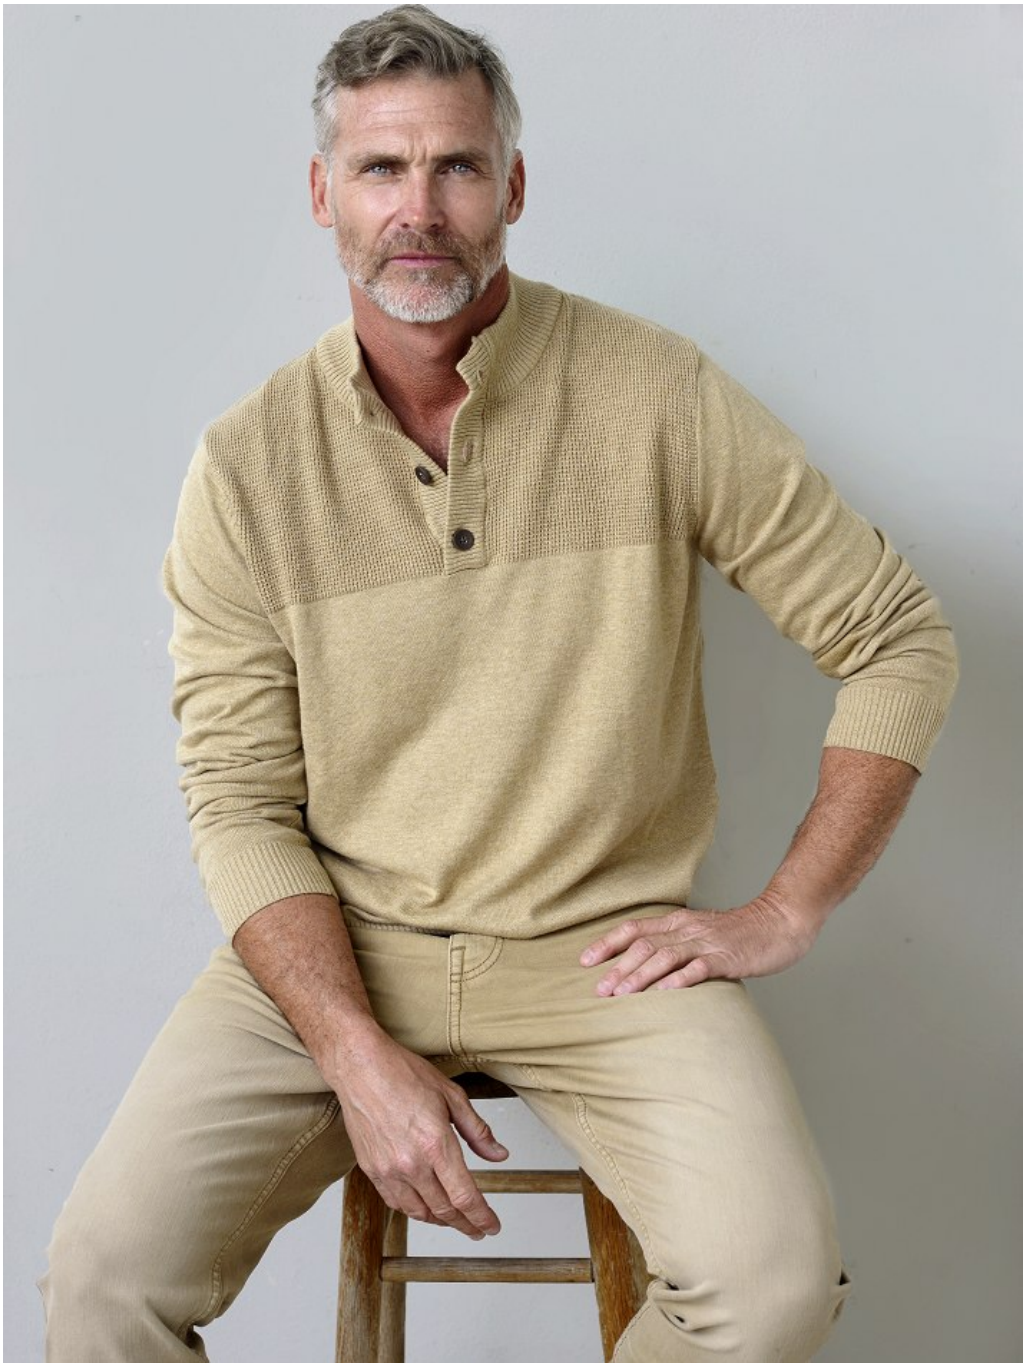

Fred Holliday Height 6'1" | 185cm Suit 40" | 101cm R Shirt 34.5" | 87cm Waist 32" | 81cm
Inseam 32" | 81cm Shoe 10.5 US | 44.5 EU Hair Salt and Pepper Eyes Blue