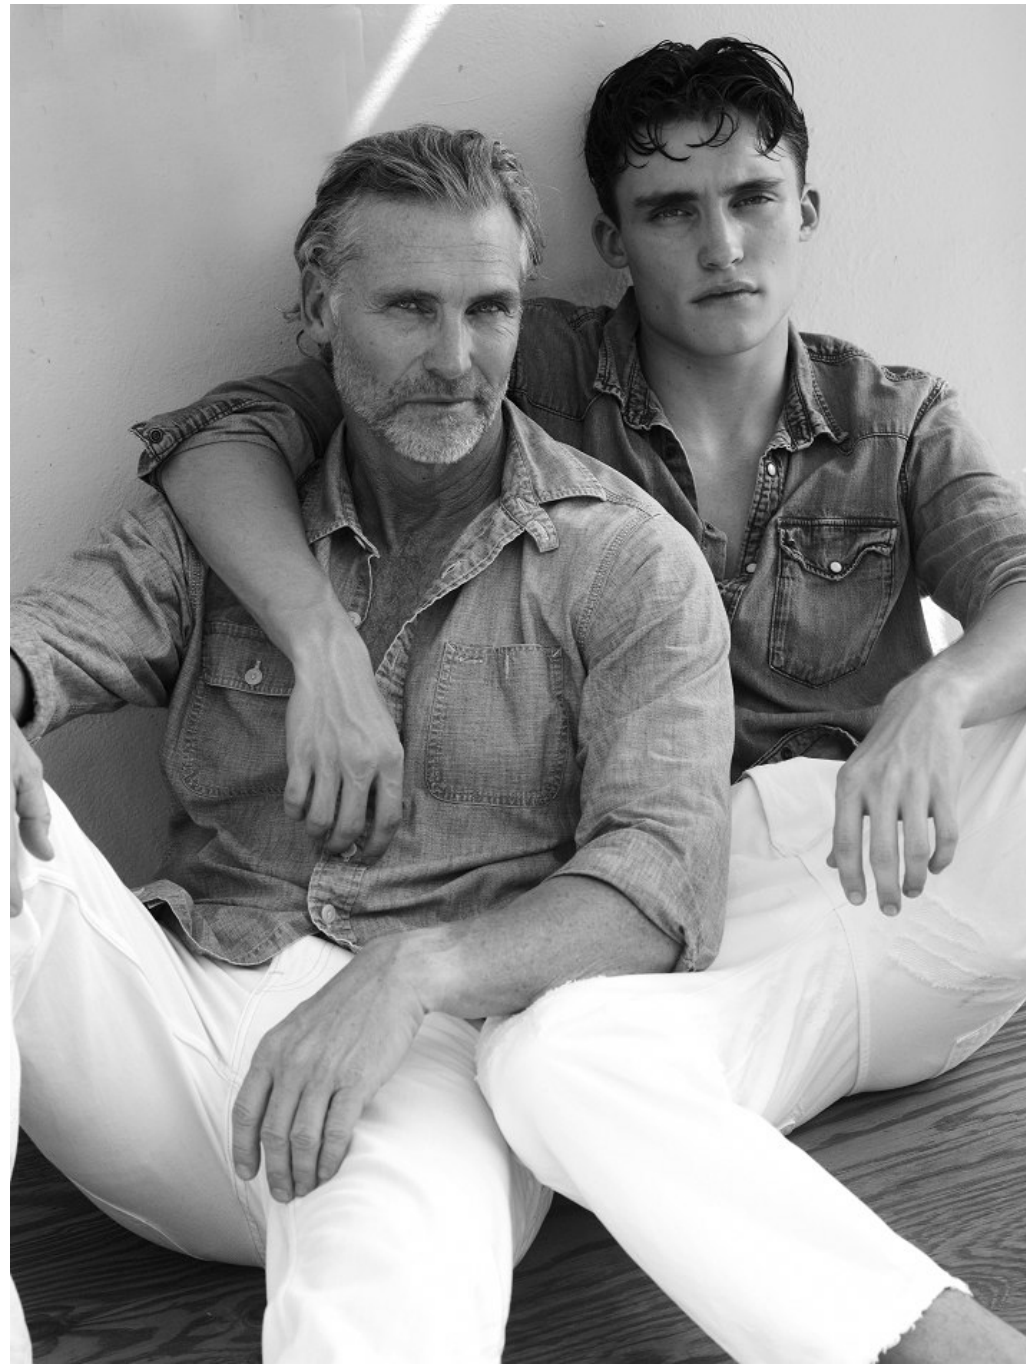

Fred Holliday Height 6'1" | 185cm Suit 40" | 101cm R Shirt 34.5" | 87cm Waist 32" | 81cm
Inseam 32" | 81cm Shoe 10.5 US | 44.5 EU Hair Salt and Pepper Eyes Blue