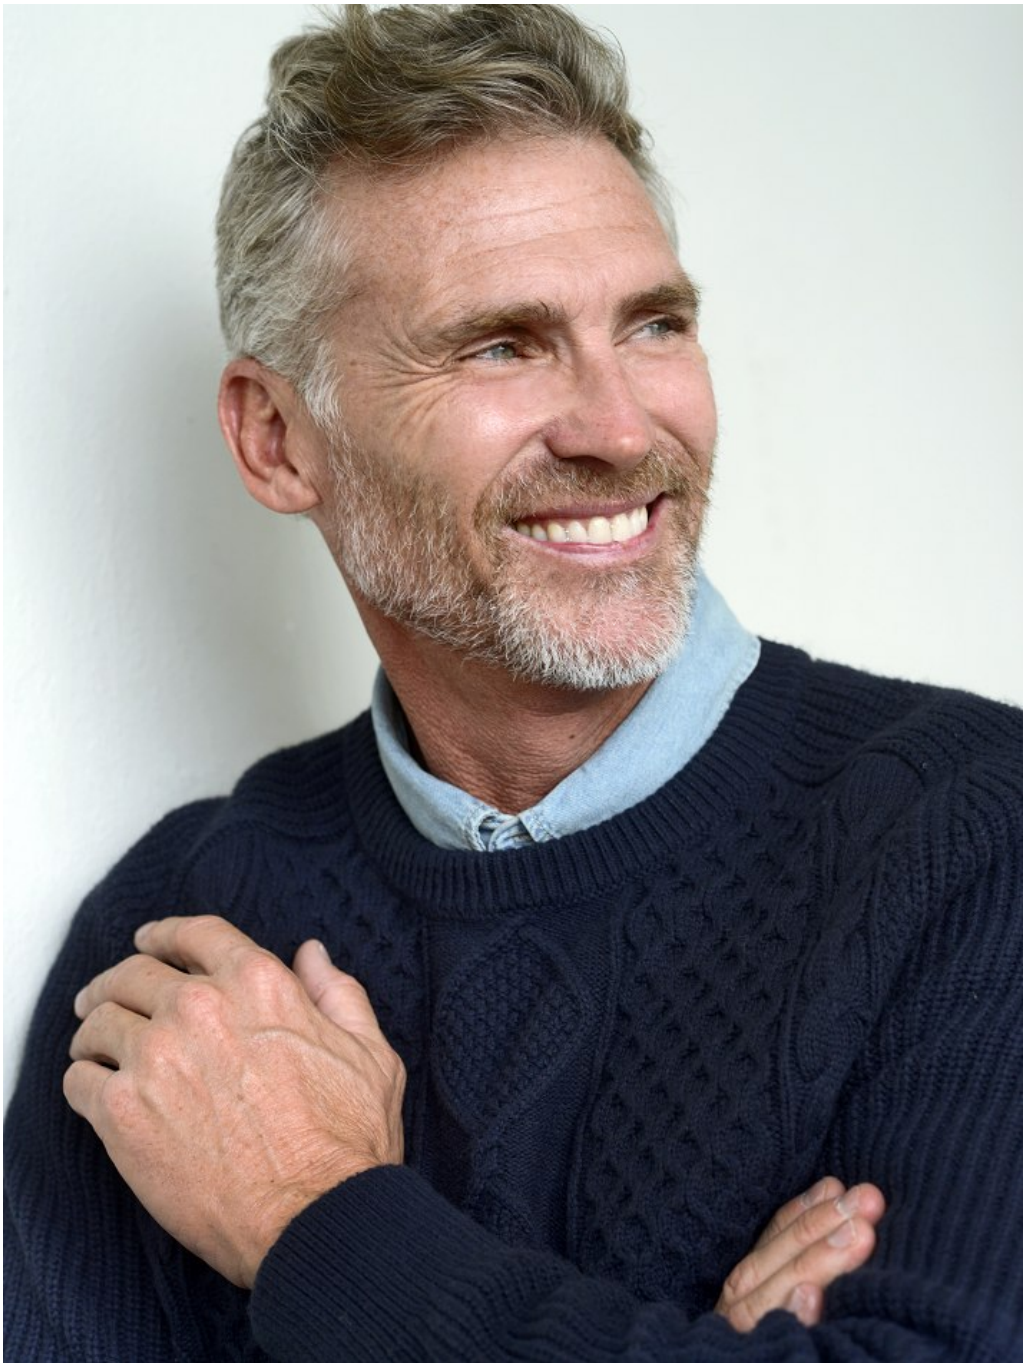

Fred Holliday Height 6'1" | 185cm Suit 40" | 101cm R Shirt 34.5" | 87cm Waist 32" | 81cm
Inseam 32" | 81cm Shoe 10.5 US | 44.5 EU Hair Salt and Pepper Eyes Blue