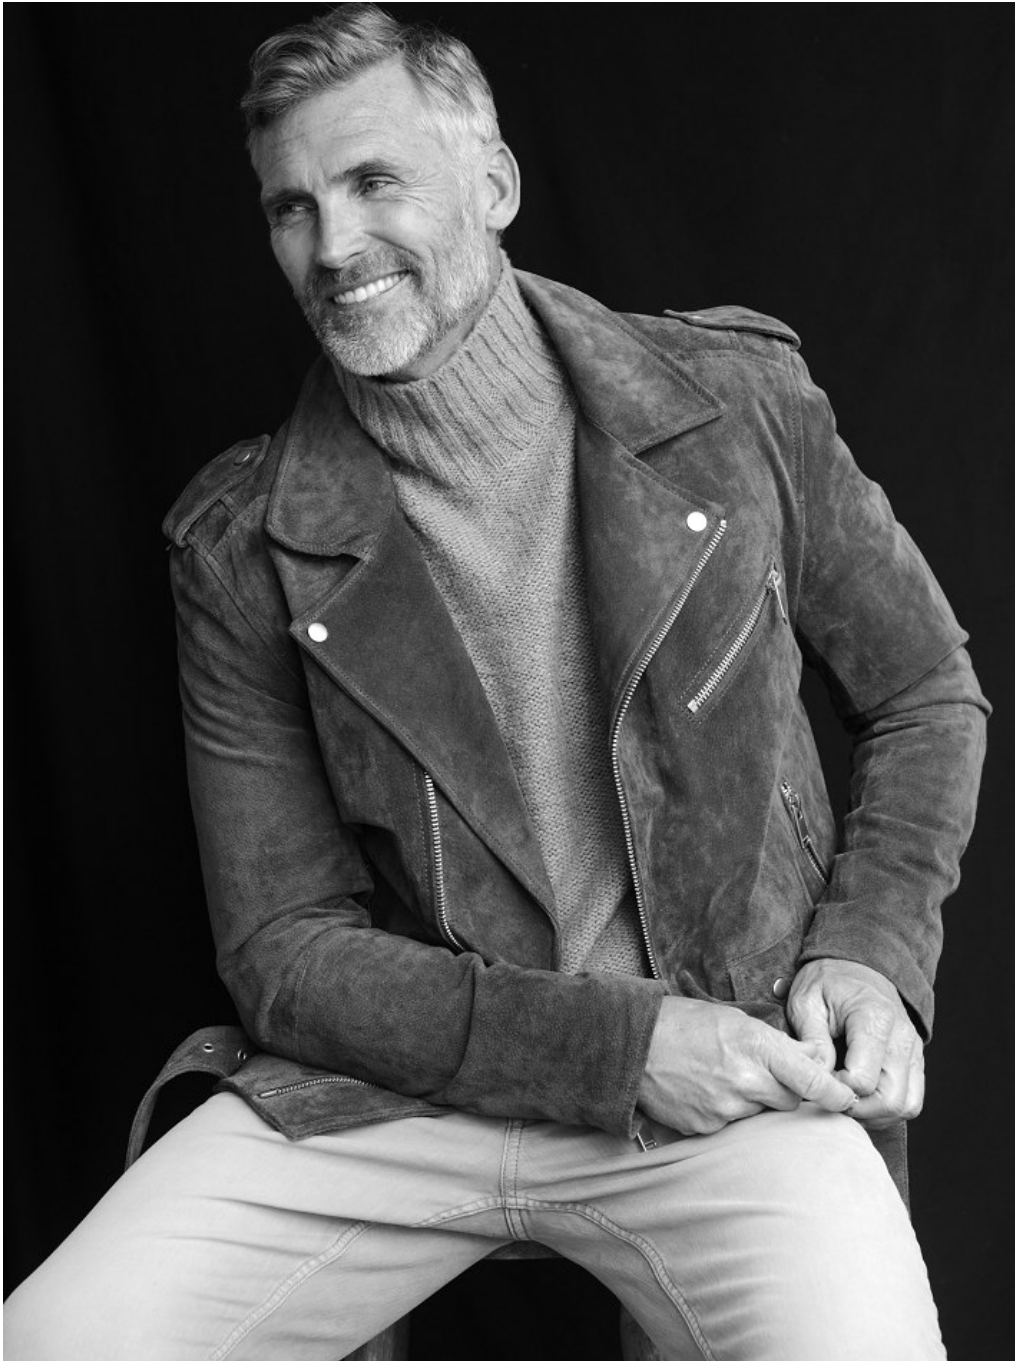

Fred Holliday Height 6'1" | 185cm Suit 40" | 101cm R Shirt 34.5" | 87cm Waist 32" | 81cm
Inseam 32" | 81cm Shoe 10.5 US | 44.5 EU Hair Salt and Pepper Eyes Blue

Fred Holliday Height 6'1" | 185cm Suit 40" | 101cm R Shirt 34.5" | 87cm Waist 32" | 81cm
Inseam 32" | 81cm Shoe 10.5 US | 44.5 EU Hair Salt and Pepper Eyes Blue