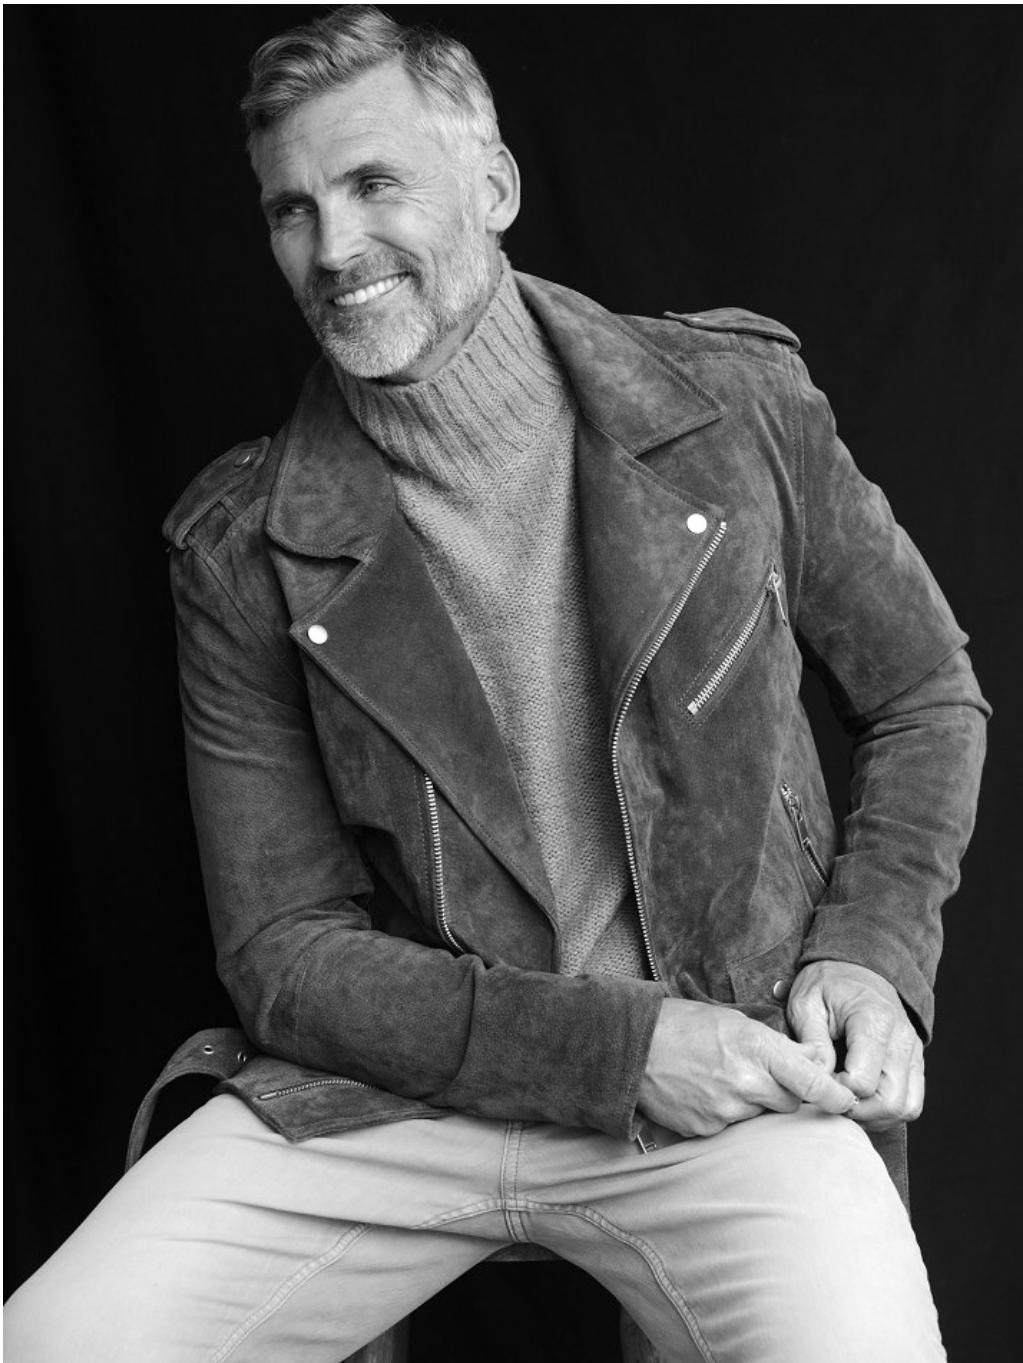

Fred Holliday Height 6'1" | 185cm Suit 40" | 101cm R Shirt 34.5" | 87cm Waist 32" | 81cm
Inseam 32" | 81cm Shoe 10.5 US | 44.5 EU Hair Salt and Pepper Eyes Blue

Fred Holliday Height 6'1" | 185cm Suit 40" | 101cm R Shirt 34.5" | 87cm Waist 32" | 81cm
Inseam 32" | 81cm Shoe 10.5 US | 44.5 EU Hair Salt and Pepper Eyes Blue

Fred Holliday Height 6'1" | 185cm Suit 40" | 101cm R Shirt 34.5" | 87cm Waist 32" | 81cm
Inseam 32" | 81cm Shoe 10.5 US | 44.5 EU Hair Salt and Pepper Eyes Blue

CGM
CAROLINE GLEASON
MANAGEMENT

Fred Holliday Height 6'1" | 185cm Suit 40" | 101cm R Shirt 34.5" | 87cm Waist 32" | 81cm
Inseam 32" | 81cm Shoe 10.5 US | 44.5 EU Hair Salt and Pepper Eyes Blue