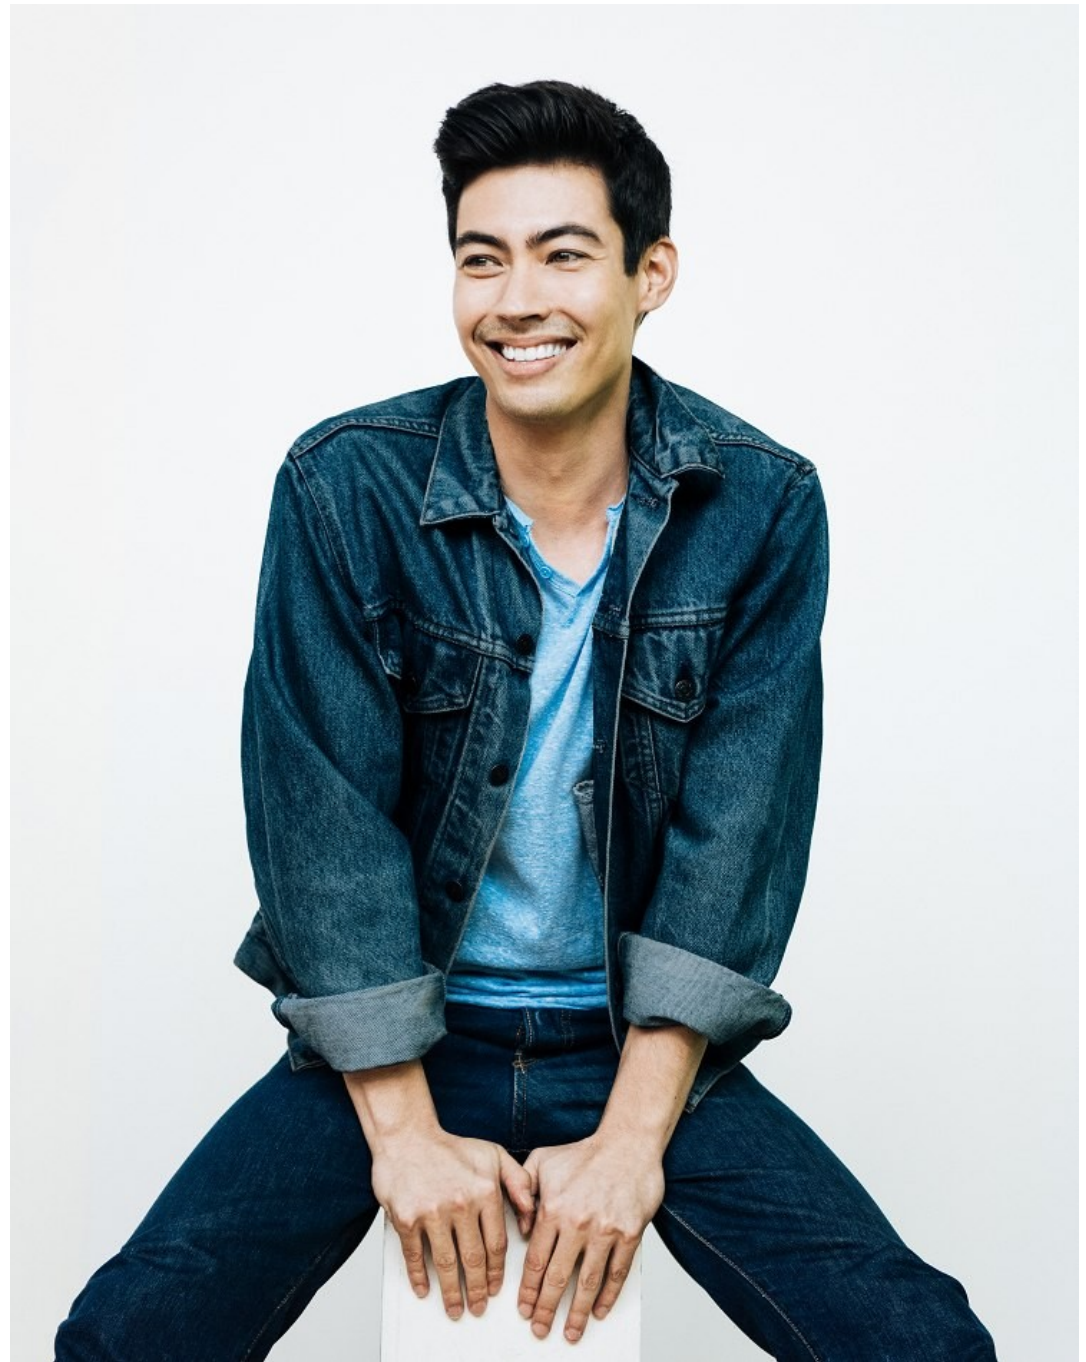

Chris Schortgen   Height 6'0" | 183cm   Suit 38" | 96cm R   Shirt 34" | 86cm   Waist 30" | 76cm  
Inseam 32" | 81cm   Shoe 10 US | 44 EU   Hair Brown   Eyes Hazel

Chris Schortgen   Height 6'0" | 183cm   Suit 38" | 96cm R   Shirt 34" | 86cm   Waist 30" | 76cm  
Inseam 32" | 81cm   Shoe 10 US | 44 EU   Hair Brown   Eyes Hazel

**CGM**  
CAROLINE GLEASON  
MANAGEMENT

Chris Schortgen Height 6'0" | 183cm Suit 38" | 96cm R Shirt 34" | 86cm Waist 30" | 76cm  
Inseam 32" | 81cm Shoe 10 US | 44 EU Hair Brown Eyes Hazel

Chris Schortgen   Height 6'0" | 183cm   Suit 38" | 96cm R   Shirt 34" | 86cm   Waist 30" | 76cm  
Inseam 32" | 81cm   Shoe 10 US | 44 EU   Hair Brown   Eyes Hazel