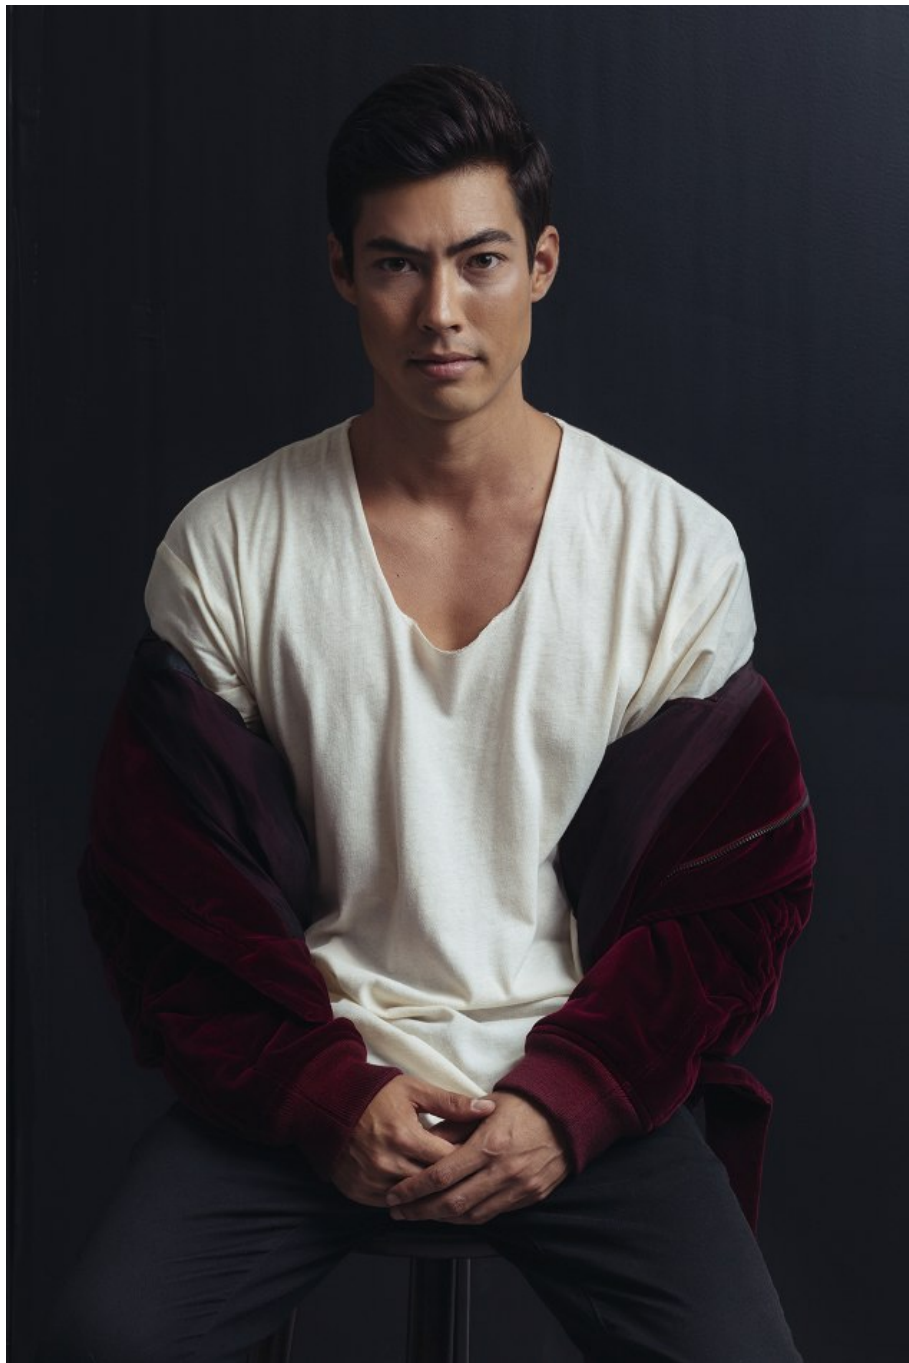

Chris Schortgen   Height 6'0" | 183cm   Suit 38" | 96cm R   Shirt 34" | 86cm   Waist 30" | 76cm
Inseam 32" | 81cm   Shoe 10 US | 44 EU   Hair Brown   Eyes Hazel