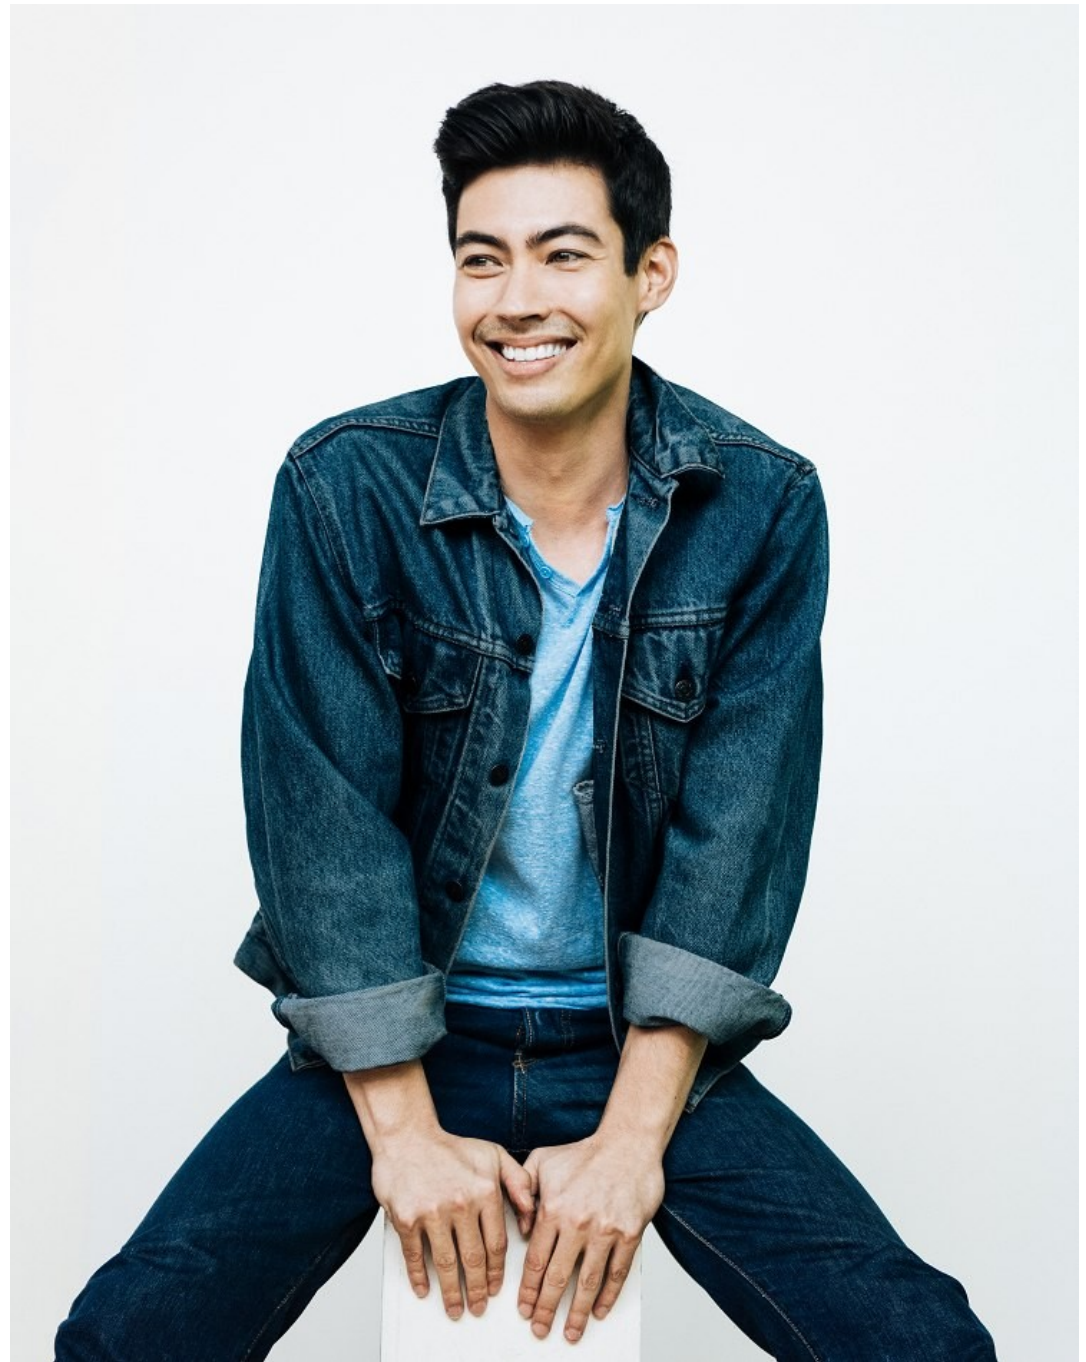

Chris Schortgen Height 6'0" | 183cm Suit 38" | 96cm R Shirt 34" | 86cm Waist 30" | 76cm
Inseam 32" | 81cm Shoe 10 US | 44 EU Hair Brown Eyes Hazel

Chris Schortgen Height 6'0" | 183cm Suit 38" | 96cm R Shirt 34" | 86cm Waist 30" | 76cm
Inseam 32" | 81cm Shoe 10 US | 44 EU Hair Brown Eyes Hazel

CGM
CAROLINE GLEASON
MANAGEMENT

Chris Schortgen Height 6'0" | 183cm Suit 38" | 96cm R Shirt 34" | 86cm Waist 30" | 76cm
Inseam 32" | 81cm Shoe 10 US | 44 EU Hair Brown Eyes Hazel

Chris Schortgen Height 6'0" | 183cm Suit 38" | 96cm R Shirt 34" | 86cm Waist 30" | 76cm
Inseam 32" | 81cm Shoe 10 US | 44 EU Hair Brown Eyes Hazel