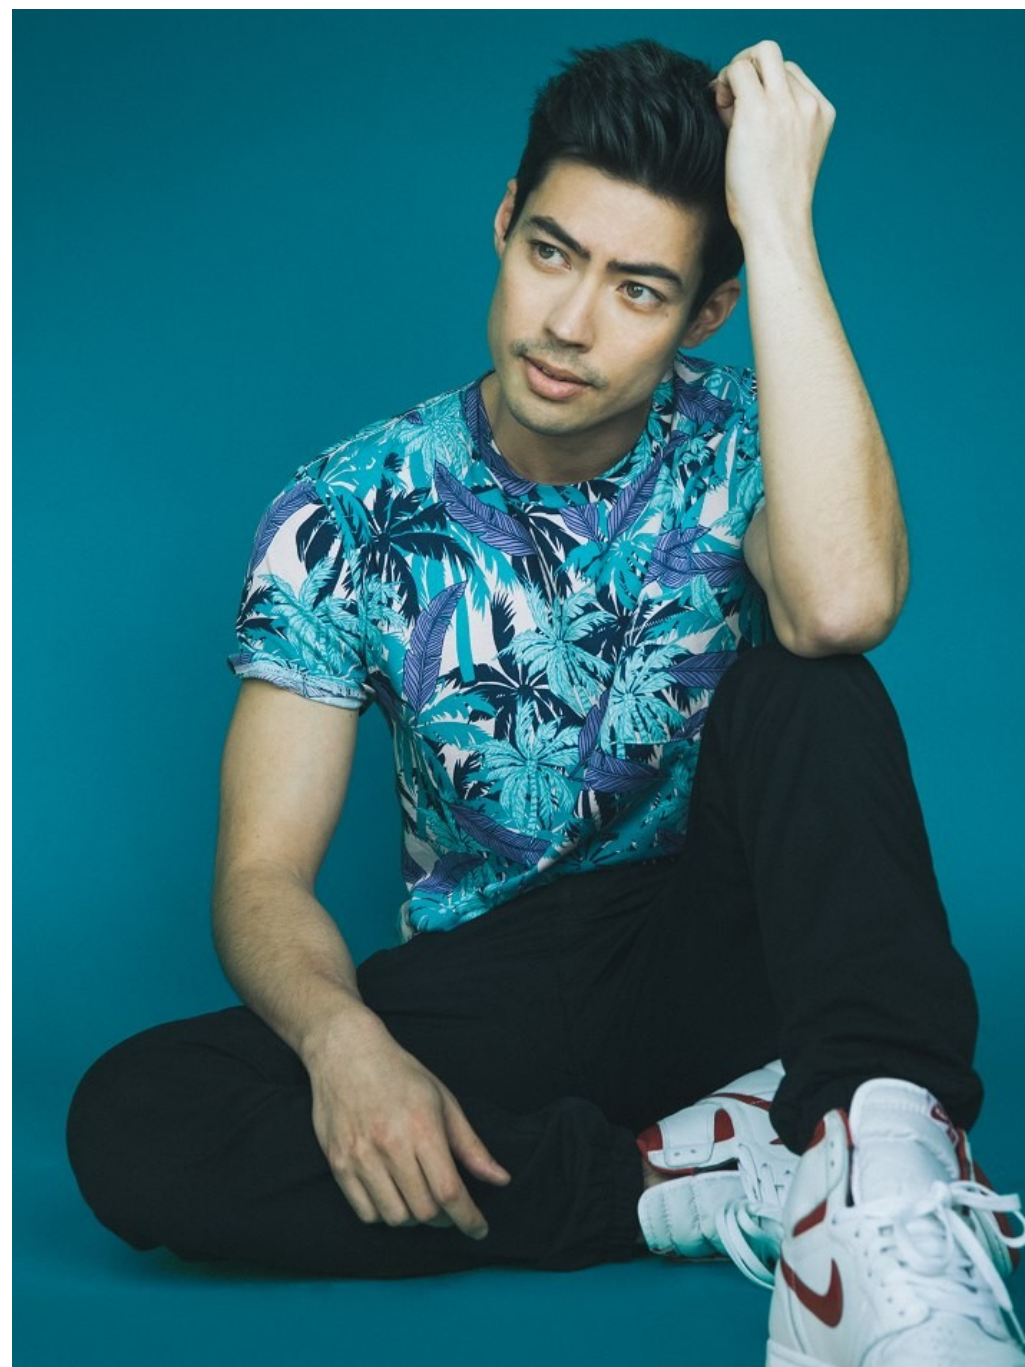

Chris Schortgen   Height 6'0" | 183cm   Suit 38" | 96cm R   Shirt 34" | 86cm   Waist 30" | 76cm  
Inseam 32" | 81cm   Shoe 10 US | 44 EU   Hair Brown   Eyes Hazel

Chris Schortgen   Height 6'0" | 183cm   Suit 38" | 96cm R   Shirt 34" | 86cm   Waist 30" | 76cm  
Inseam 32" | 81cm   Shoe 10 US | 44 EU   Hair Brown   Eyes Hazel

**CGM**  
CAROLINE GLEASON  
MANAGEMENT

Chris Schortgen Height 6'0" | 183cm Suit 38" | 96cm R Shirt 34" | 86cm Waist 30" | 76cm  
Inseam 32" | 81cm Shoe 10 US | 44 EU Hair Brown Eyes Hazel

Chris Schortgen   Height 6'0" | 183cm   Suit 38" | 96cm R   Shirt 34" | 86cm   Waist 30" | 76cm  
Inseam 32" | 81cm   Shoe 10 US | 44 EU   Hair Brown   Eyes Hazel