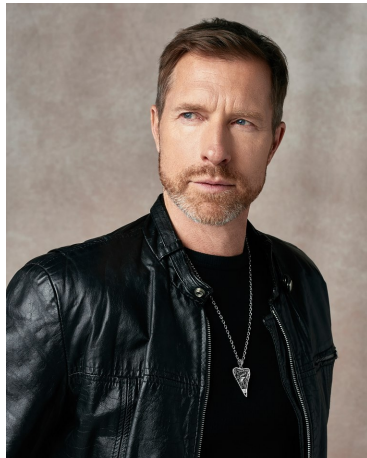

Gary Goba Height 6'1" | 185cm Suit 40" | 101cm R Shirt 35" | 89cm Waist 32" | 81cm
 Inseam 33" | 84cm Shoe 10.5 US | 44.5 EU Hair Blonde Eyes Blue

Gary Goba Height 6'1" | 185cm Suit 40" | 101cm R Shirt 35" | 89cm Waist 32" | 81cm
Inseam 33" | 84cm Shoe 10.5 US | 44.5 EU Hair Blonde Eyes Blue