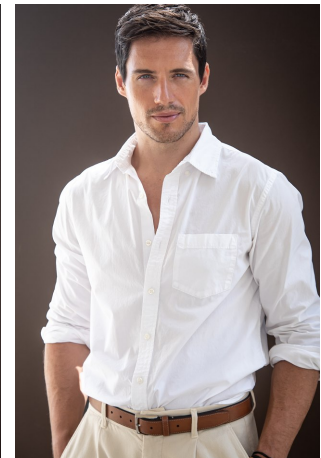

Karl Drexel Height 6'1" | 185cm Suit 40" | 101cm R Shirt 34" | 86cm Waist 32" | 81cm
Inseam 32" | 81cm Shoe 12 US | 46.5 EU Hair Brown Eyes Blue