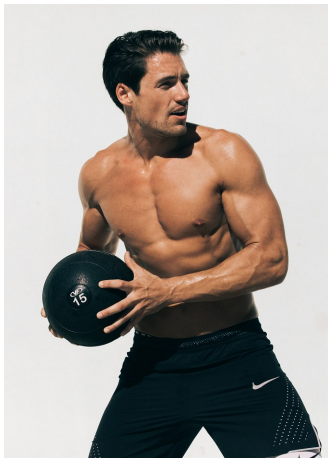

Karl Drexel Height 6'1" | 185cm Suit 40" | 101cm R Shirt 34" | 86cm Waist 32" | 81cm
Inseam 32" | 81cm Shoe 12 US | 46.5 EU Hair Brown Eyes Blue