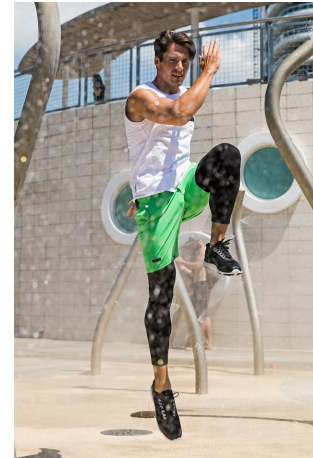

Karl Drexel   Height 6'1" | 185cm   Suit 40" | 101cm R   Shirt 34" | 86cm   Waist 32" | 81cm
Inseam 32" | 81cm   Shoe 12 US | 46.5 EU   Hair Brown   Eyes Blue