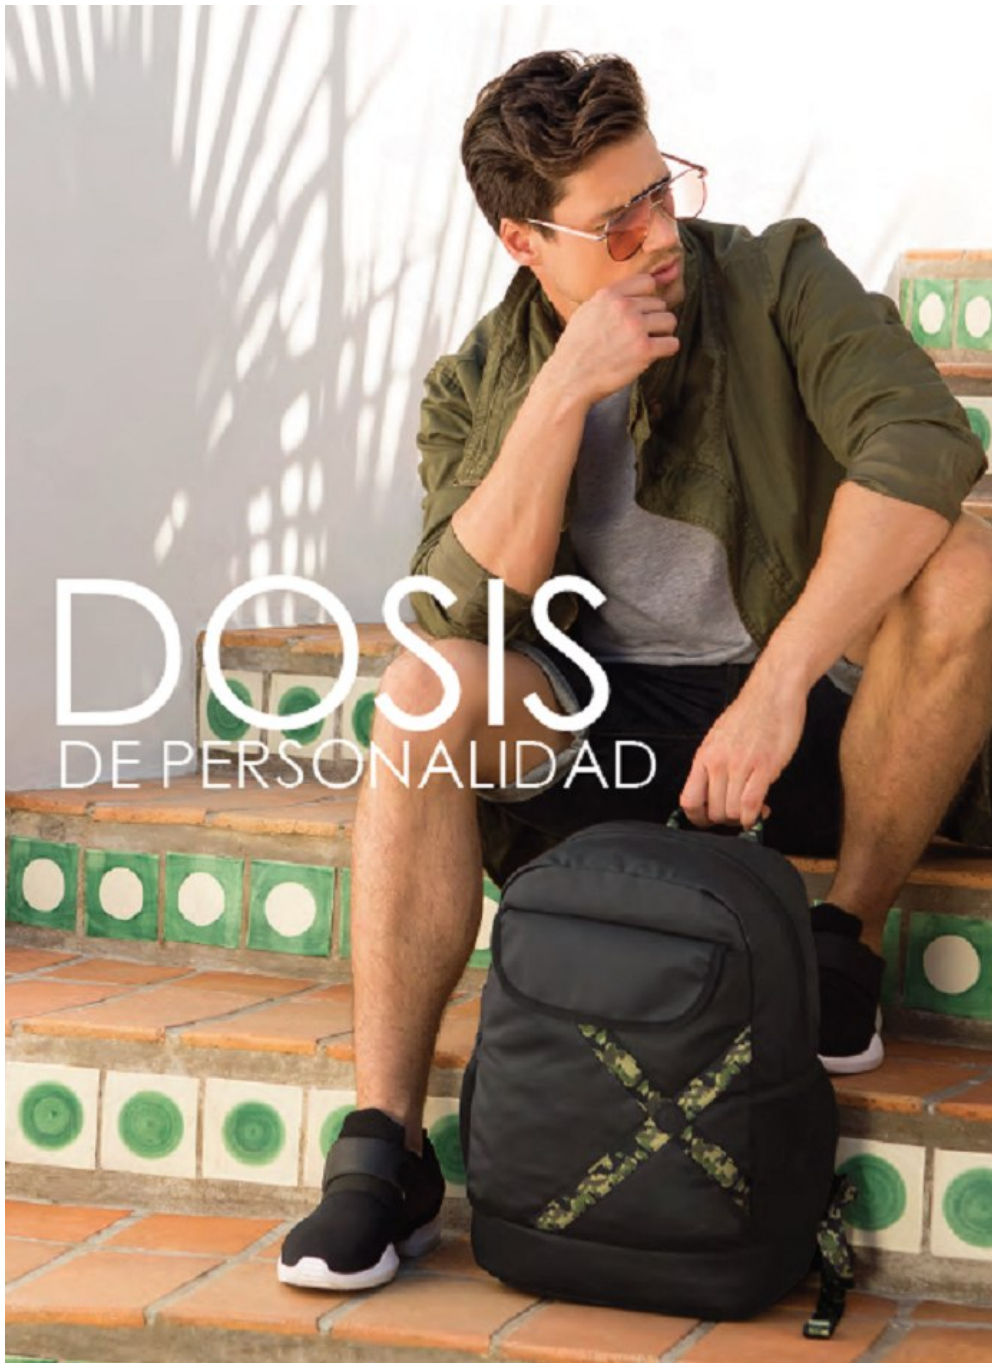

Karl Drexel Height 6'1" | 185cm Suit 40" | 101cm R Shirt 34" | 86cm Waist 32" | 81cm
Inseam 32" | 81cm Shoe 12 US | 46.5 EU Hair Brown Eyes Blue

DOSIS

DE PERSONALIDAD