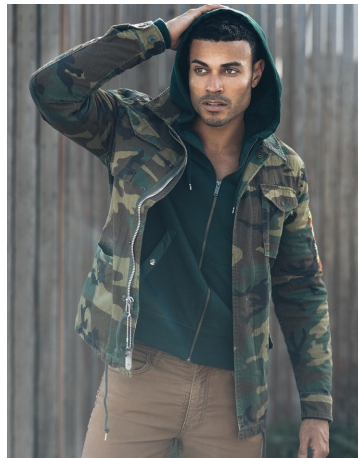

Brandon Williams Height 6'2" | 188cm Suit 40" | 101cm L Shirt 32" | 81cm Waist 32" | 81cm  
Inseam 32" | 81cm Shoe 12 US | 46.5 EU Hair Black Eyes Hazel

Brandon Williams    Height 6'2" | 188cm    Suit 40" | 101cm L    Shirt 32" | 81cm    Waist 32" | 81cm  
 Inseam 32" | 81cm    Shoe 12 US | 46.5 EU    Hair Black    Eyes Hazel