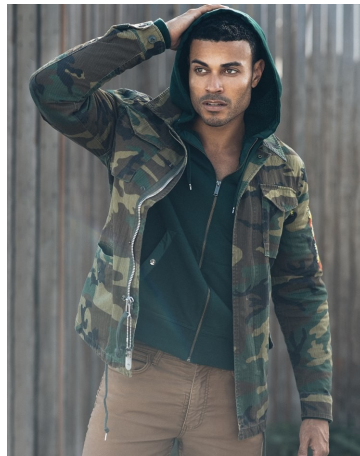

Brandon Williams Height 6'2" | 188cm Suit 40" | 101cm L Shirt 32" | 81cm Waist 32" | 81cm
Inseam 32" | 81cm Shoe 12 US | 46.5 EU Hair Black Eyes Hazel

Brandon Williams Height 6'2" | 188cm Suit 40" | 101cm L Shirt 32" | 81cm Waist 32" | 81cm
Inseam 32" | 81cm Shoe 12 US | 46.5 EU Hair Black Eyes Hazel

Brandon Williams Height 6'2" | 188cm Suit 40" | 101cm L Shirt 32" | 81cm Waist 32" | 81cm
Inseam 32" | 81cm Shoe 12 US | 46.5 EU Hair Black Eyes Hazel

CGM
CAROLINE GLEASON
MANAGEMENT