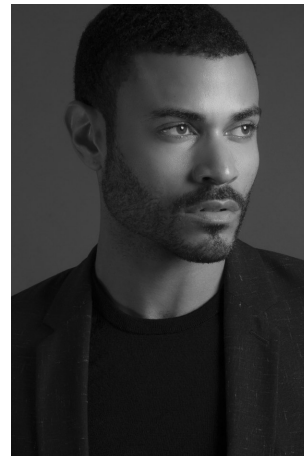

Brandon Williams Height 6'2" | 188cm Suit 40" | 101cm L Shirt 32" | 81cm Waist 32" | 81cm
Inseam 32" | 81cm Shoe 12 US | 46.5 EU Hair Black Eyes Hazel

Brandon Williams Height 6'2" | 188cm Suit 40" | 101cm L Shirt 32" | 81cm Waist 32" | 81cm
Inseam 32" | 81cm Shoe 12 US | 46.5 EU Hair Black Eyes Hazel