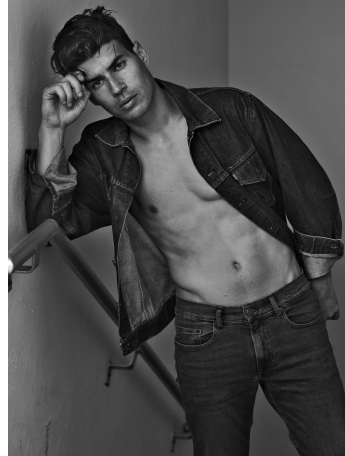

William Weisslinger Height 6'0" | 183cm Suit 38" | 96cm R Shirt 32" | 81cm Waist 32" | 81cm
Inseam 31" | 79cm Shoe 11 US | 45.5 EU Hair Dark Brown Eyes Hazel

William Weisslinger Height 6'0" | 183cm Suit 38" | 96cm R Shirt 32" | 81cm Waist 32" | 81cm
Inseam 31" | 79cm Shoe 11 US | 45.5 EU Hair Dark Brown Eyes Hazel

William Weisslinger Height 6'0" | 183cm Suit 38" | 96cm R Shirt 32" | 81cm Waist 32" | 81cm
Inseam 31" | 79cm Shoe 11 US | 45.5 EU Hair Dark Brown Eyes Hazel

CGM
CAROLINE GLEASON
MANAGEMENT