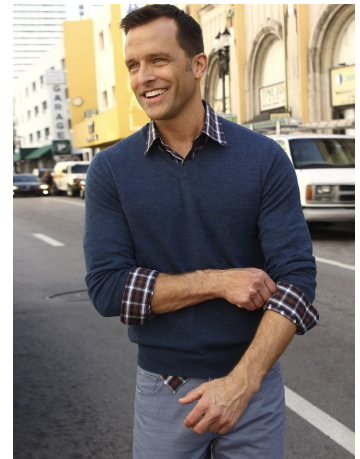

Robert Stewart Height 6'1" | 185cm Suit 41" | 104cm R Shirt 34" | 86cm Waist 33" | 84cm
 Inseam 32" | 81cm Shoe 11 US | 45 EU Hair Brown Eyes Blue

Robert Stewart Height 6'1" | 185cm Suit 41" | 104cm R Shirt 34" | 86cm Waist 33" | 84cm
 Inseam 32" | 81cm Shoe 11 US | 45 EU Hair Brown Eyes Blue

Robert Stewart Height 6'1" | 185cm Suit 41" | 104cm R Shirt 34" | 86cm Waist 33" | 84cm
Inseam 32" | 81cm Shoe 11 US | 45 EU Hair Brown Eyes Blue