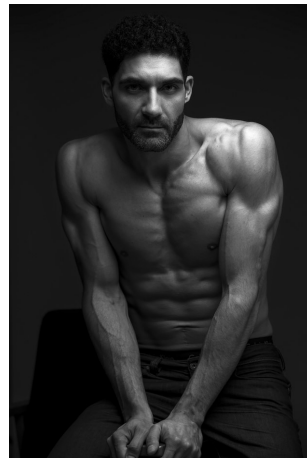

George Sandalakis Height 6'1.5" | 186cm Suit 40" | 101cm R Shirt 34" | 86cm Waist 32" | 81cm
Inseam 32" | 81cm Shoe 13 US | 48 EU Hair Black Eyes Hazel

George Sandalakis Height 6'1.5" | 186cm Suit 40" | 101cm R Shirt 34" | 86cm Waist 32" | 81cm
 Inseam 32" | 81cm Shoe 13 US | 48 EU Hair Black Eyes Hazel

George Sandalakis Height 6'1.5" | 186cm Suit 40" | 101cm R Shirt 34" | 86cm Waist 32" | 81cm
Inseam 32" | 81cm Shoe 13 US | 48 EU Hair Black Eyes Hazel

CGM
CAROLINE GLEASON
MANAGEMENT