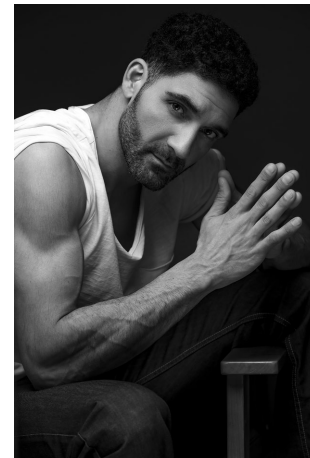

George Sandalakis Height 6'1.5" | 186cm Suit 40" | 101cm R Shirt 34" | 86cm Waist 32" | 81cm  
 Inseam 32" | 81cm Shoe 13 US | 48 EU Hair Black Eyes Hazel

George Sandalakis Height 6'1.5" | 186cm Suit 40" | 101cm R Shirt 34" | 86cm Waist 32" | 81cm  
Inseam 32" | 81cm Shoe 13 US | 48 EU Hair Black Eyes Hazel

George Sandalakis   Height 6'1.5" | 186cm   Suit 40" | 101cm R   Shirt 34" | 86cm   Waist 32" | 81cm  
Inseam 32" | 81cm   Shoe 13 US | 48 EU   Hair Black   Eyes Hazel

**CGM**  
CAROLINE GLEASON  
MANAGEMENT