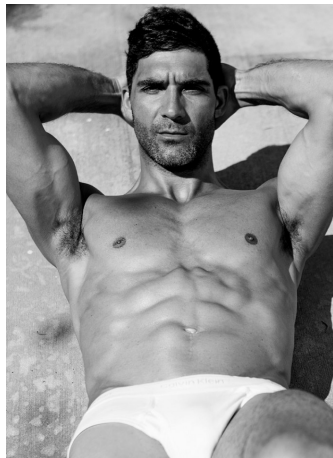

George Sandalakis Height 6'1.5" | 186cm Suit 40" | 101cm R Shirt 34" | 86cm Waist 32" | 81cm
Inseam 32" | 81cm Shoe 13 US | 48 EU Hair Black Eyes Hazel

George Sandalakis Height 6'1.5" | 186cm Suit 40" | 101cm R Shirt 34" | 86cm Waist 32" | 81cm
 Inseam 32" | 81cm Shoe 13 US | 48 EU Hair Black Eyes Hazel

George Sandalakis Height 6'1.5" | 186cm Suit 40" | 101cm R Shirt 34" | 86cm Waist 32" | 81cm
Inseam 32" | 81cm Shoe 13 US | 48 EU Hair Black Eyes Hazel

CGM
CAROLINE GLEASON
MANAGEMENT