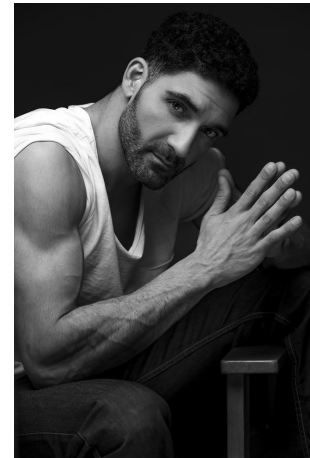

George Sandalakis Height 6'1.5" | 186cm Suit 40" | 101cm R Shirt 34" | 86cm Waist 32" | 81cm
 Inseam 32" | 81cm Shoe 13 US | 48 EU Hair Black Eyes Hazel

George Sandalakis Height 6'1.5" | 186cm Suit 40" | 101cm R Shirt 34" | 86cm Waist 32" | 81cm
Inseam 32" | 81cm Shoe 13 US | 48 EU Hair Black Eyes Hazel

George Sandalakis Height 6'1.5" | 186cm Suit 40" | 101cm R Shirt 34" | 86cm Waist 32" | 81cm
Inseam 32" | 81cm Shoe 13 US | 48 EU Hair Black Eyes Hazel

CGM
CAROLINE GLEASON
MANAGEMENT