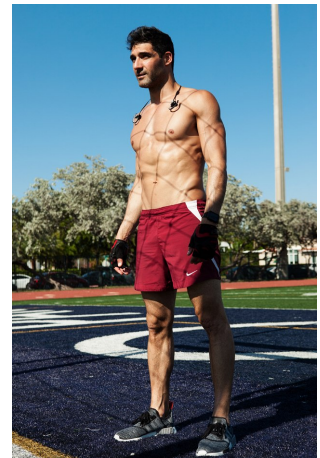

George Sandalakis Height 6'1.5" | 186cm Suit 40" | 101cm R Shirt 34" | 86cm Waist 32" | 81cm
Inseam 32" | 81cm Shoe 13 US | 48 EU Hair Black Eyes Hazel

George Sandalakis Height 6'1.5" | 186cm Suit 40" | 101cm R Shirt 34" | 86cm Waist 32" | 81cm
 Inseam 32" | 81cm Shoe 13 US | 48 EU Hair Black Eyes Hazel

George Sandalakis Height 6'1.5" | 186cm Suit 40" | 101cm R Shirt 34" | 86cm Waist 32" | 81cm
Inseam 32" | 81cm Shoe 13 US | 48 EU Hair Black Eyes Hazel

CGM
CAROLINE GLEASON
MANAGEMENT