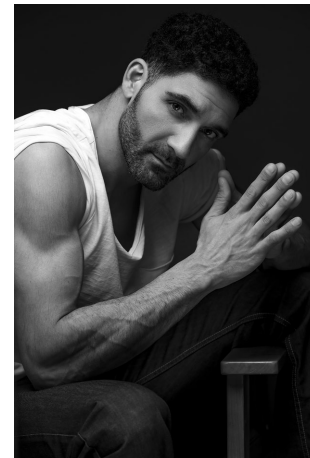

George Sandalakis Height 6'1.5" | 186cm Suit 40" | 101cm R Shirt 34" | 86cm Waist 32" | 81cm
Inseam 32" | 81cm Shoe 13 US | 48 EU Hair Black Eyes Hazel

George Sandalakis Height 6'1.5" | 186cm Suit 40" | 101cm R Shirt 34" | 86cm Waist 32" | 81cm
 Inseam 32" | 81cm Shoe 13 US | 48 EU Hair Black Eyes Hazel

George Sandalakis Height 6'1.5" | 186cm Suit 40" | 101cm R Shirt 34" | 86cm Waist 32" | 81cm
Inseam 32" | 81cm Shoe 13 US | 48 EU Hair Black Eyes Hazel

CGM
CAROLINE GLEASON
MANAGEMENT