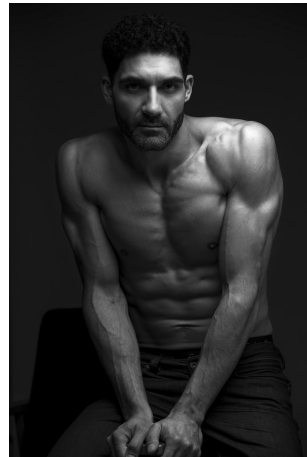

George Sandalakis Height 6'1.5" | 186cm Suit 40" | 101cm R Shirt 34" | 86cm Waist 32" | 81cm  
 Inseam 32" | 81cm Shoe 13 US | 48 EU Hair Black Eyes Hazel

George Sandalakis Height 6'1.5" | 186cm Suit 40" | 101cm R Shirt 34" | 86cm Waist 32" | 81cm  
Inseam 32" | 81cm Shoe 13 US | 48 EU Hair Black Eyes Hazel

George Sandalakis   Height 6'1.5" | 186cm   Suit 40" | 101cm R   Shirt 34" | 86cm   Waist 32" | 81cm  
Inseam 32" | 81cm   Shoe 13 US | 48 EU   Hair Black   Eyes Hazel

**CGM**  
CAROLINE GLEASON  
MANAGEMENT