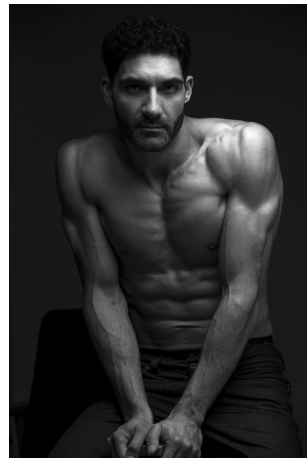

George Sandalakis Height 6'1.5" | 186cm Suit 40" | 101cm R Shirt 34" | 86cm Waist 32" | 81cm
 Inseam 32" | 81cm Shoe 13 US | 48 EU Hair Black Eyes Hazel

George Sandalakis Height 6'1.5" | 186cm Suit 40" | 101cm R Shirt 34" | 86cm Waist 32" | 81cm
Inseam 32" | 81cm Shoe 13 US | 48 EU Hair Black Eyes Hazel

George Sandalakis Height 6'1.5" | 186cm Suit 40" | 101cm R Shirt 34" | 86cm Waist 32" | 81cm
Inseam 32" | 81cm Shoe 13 US | 48 EU Hair Black Eyes Hazel

CGM
CAROLINE GLEASON
MANAGEMENT