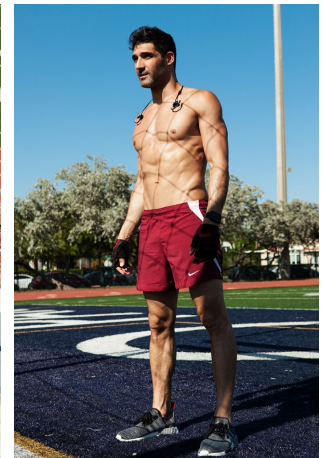

George Sandalakis Height 6'1.5" | 186cm Suit 40" | 101cm R Shirt 34" | 86cm Waist 32" | 81cm  
 Inseam 32" | 81cm Shoe 13 US | 48 EU Hair Black Eyes Hazel

George Sandalakis Height 6'1.5" | 186cm Suit 40" | 101cm R Shirt 34" | 86cm Waist 32" | 81cm  
Inseam 32" | 81cm Shoe 13 US | 48 EU Hair Black Eyes Hazel

George Sandalakis   Height 6'1.5" | 186cm   Suit 40" | 101cm R   Shirt 34" | 86cm   Waist 32" | 81cm  
Inseam 32" | 81cm   Shoe 13 US | 48 EU   Hair Black   Eyes Hazel

**CGM**  
CAROLINE GLEASON  
MANAGEMENT