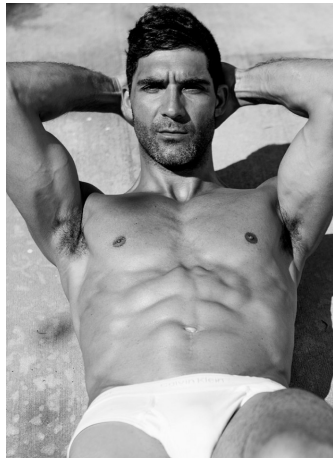

George Sandalakis Height 6'1.5" | 186cm Suit 40" | 101cm R Shirt 34" | 86cm Waist 32" | 81cm
 Inseam 32" | 81cm Shoe 13 US | 48 EU Hair Black Eyes Hazel

George Sandalakis Height 6'1.5" | 186cm Suit 40" | 101cm R Shirt 34" | 86cm Waist 32" | 81cm
Inseam 32" | 81cm Shoe 13 US | 48 EU Hair Black Eyes Hazel

George Sandalakis Height 6'1.5" | 186cm Suit 40" | 101cm R Shirt 34" | 86cm Waist 32" | 81cm
Inseam 32" | 81cm Shoe 13 US | 48 EU Hair Black Eyes Hazel

CGM
CAROLINE GLEASON
MANAGEMENT