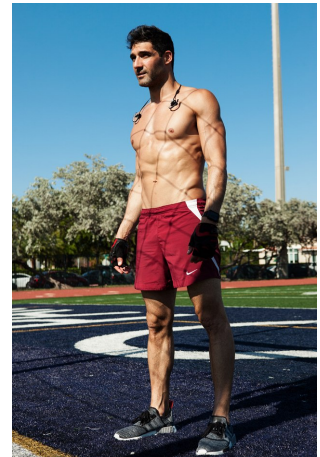

George Sandalakis Height 6'1.5" | 186cm Suit 40" | 101cm R Shirt 34" | 86cm Waist 32" | 81cm
 Inseam 32" | 81cm Shoe 13 US | 48 EU Hair Black Eyes Hazel

George Sandalakis Height 6'1.5" | 186cm Suit 40" | 101cm R Shirt 34" | 86cm Waist 32" | 81cm
Inseam 32" | 81cm Shoe 13 US | 48 EU Hair Black Eyes Hazel

George Sandalakis Height 6'1.5" | 186cm Suit 40" | 101cm R Shirt 34" | 86cm Waist 32" | 81cm
Inseam 32" | 81cm Shoe 13 US | 48 EU Hair Black Eyes Hazel

CGM
CAROLINE GLEASON
MANAGEMENT