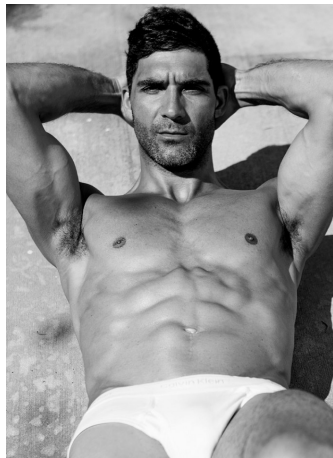

George Sandalakis Height 6'1.5" | 186cm Suit 40" | 101cm R Shirt 34" | 86cm Waist 32" | 81cm  
 Inseam 32" | 81cm Shoe 13 US | 48 EU Hair Black Eyes Hazel

George Sandalakis Height 6'1.5" | 186cm Suit 40" | 101cm R Shirt 34" | 86cm Waist 32" | 81cm  
Inseam 32" | 81cm Shoe 13 US | 48 EU Hair Black Eyes Hazel

George Sandalakis   Height 6'1.5" | 186cm   Suit 40" | 101cm R   Shirt 34" | 86cm   Waist 32" | 81cm  
Inseam 32" | 81cm   Shoe 13 US | 48 EU   Hair Black   Eyes Hazel

**CGM**  
CAROLINE GLEASON  
MANAGEMENT