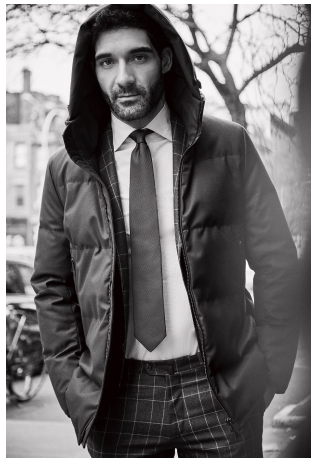

George Sandalakis Height 6'1.5" | 186cm Suit 40" | 101cm R Shirt 34" | 86cm Waist 32" | 81cm
Inseam 32" | 81cm Shoe 13 US | 48 EU Hair Black Eyes Hazel

George Sandalakis Height 6'1.5" | 186cm Suit 40" | 101cm R Shirt 34" | 86cm Waist 32" | 81cm
 Inseam 32" | 81cm Shoe 13 US | 48 EU Hair Black Eyes Hazel

George Sandalakis Height 6'1.5" | 186cm Suit 40" | 101cm R Shirt 34" | 86cm Waist 32" | 81cm
Inseam 32" | 81cm Shoe 13 US | 48 EU Hair Black Eyes Hazel

CGM
CAROLINE GLEASON
MANAGEMENT