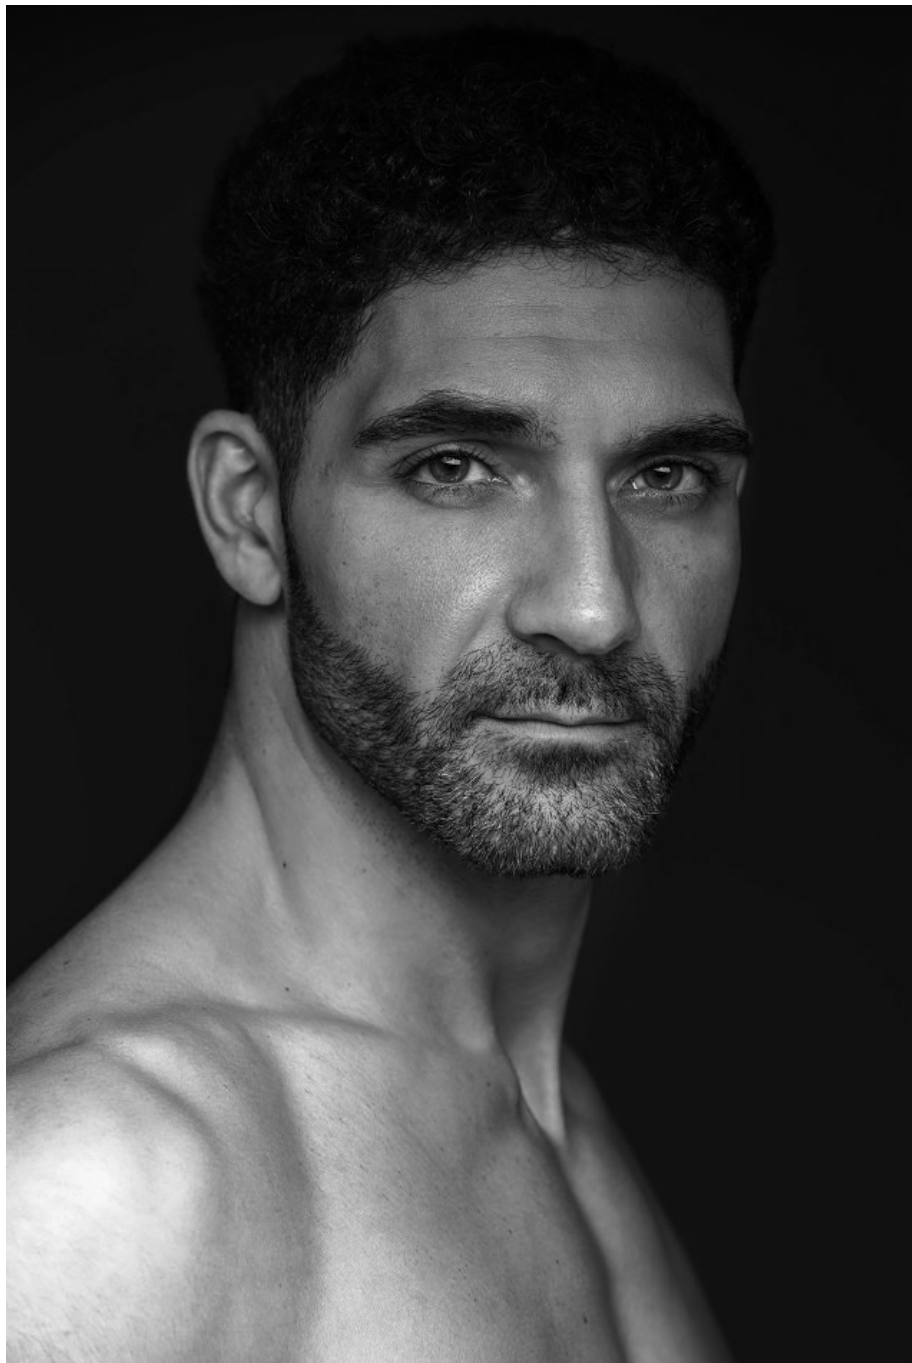

George Sandalakis Height 6'1.5" | 186cm Suit 40" | 101cm R Shirt 34" | 86cm Waist 32" | 81cm
Inseam 32" | 81cm Shoe 13 US | 48 EU Hair Black Eyes Hazel

George Sandalakis Height 6'1.5" | 186cm Suit 40" | 101cm R Shirt 34" | 86cm Waist 32" | 81cm
Inseam 32" | 81cm Shoe 13 US | 48 EU Hair Black Eyes Hazel

George Sandalakis Height 6'1.5" | 186cm Suit 40" | 101cm R Shirt 34" | 86cm Waist 32" | 81cm
Inseam 32" | 81cm Shoe 13 US | 48 EU Hair Black Eyes Hazel

CGM
CAROLINE GLEASON
MANAGEMENT

George Sandalakis Height 6'1.5" | 186cm Suit 40" | 101cm R Shirt 34" | 86cm Waist 32" | 81cm
Inseam 32" | 81cm Shoe 13 US | 48 EU Hair Black Eyes Hazel