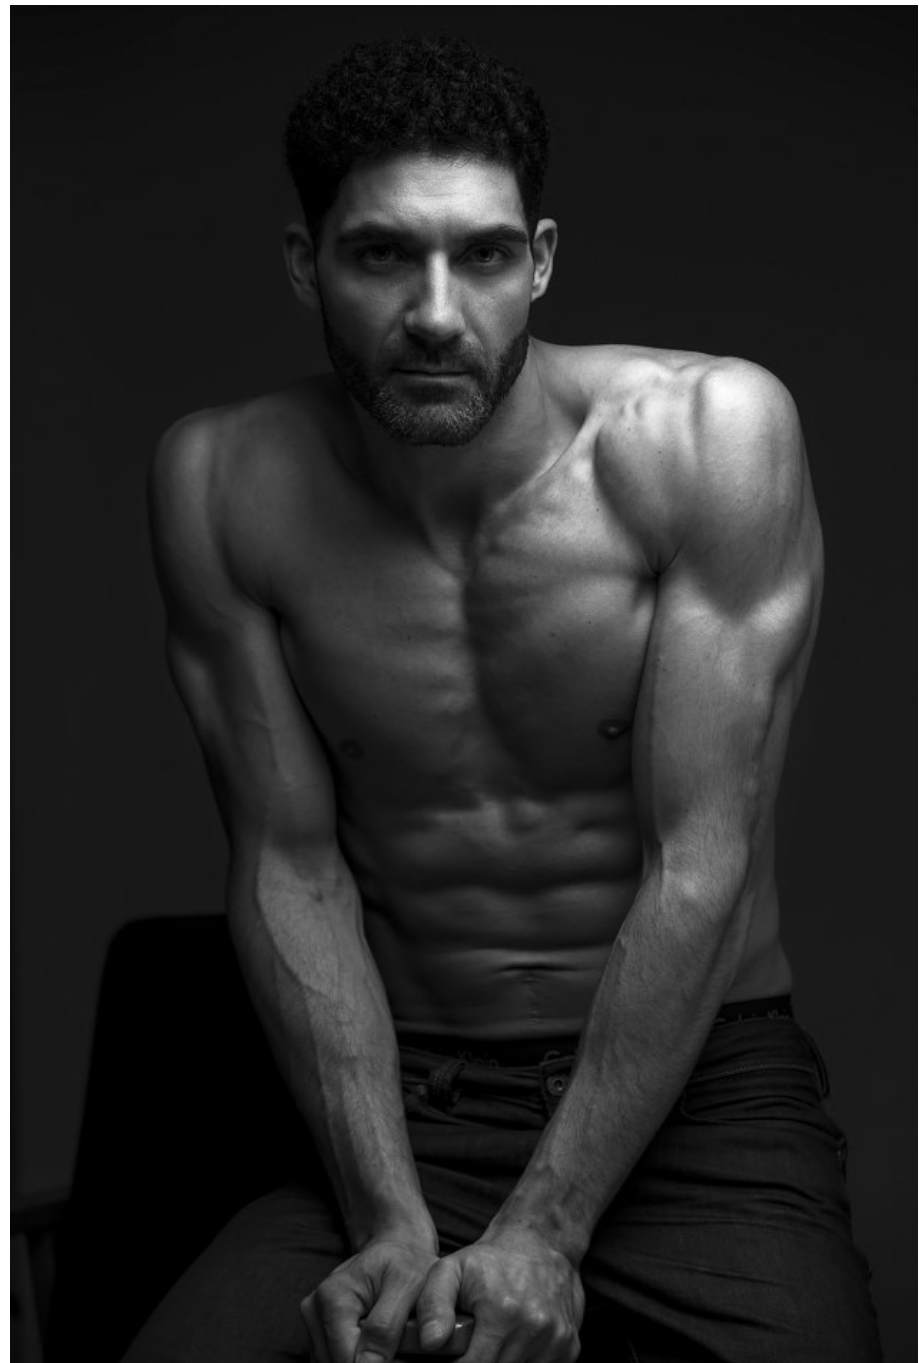

George Sandalakis Height 6'1.5" | 186cm Suit 40" | 101cm R Shirt 34" | 86cm Waist 32" | 81cm
Inseam 32" | 81cm Shoe 13 US | 48 EU Hair Black Eyes Hazel

George Sandalakis Height 6'1.5" | 186cm Suit 40" | 101cm R Shirt 34" | 86cm Waist 32" | 81cm
Inseam 32" | 81cm Shoe 13 US | 48 EU Hair Black Eyes Hazel

George Sandalakis Height 6'1.5" | 186cm Suit 40" | 101cm R Shirt 34" | 86cm Waist 32" | 81cm
Inseam 32" | 81cm Shoe 13 US | 48 EU Hair Black Eyes Hazel

CGM
CAROLINE GLEASON
MANAGEMENT

George Sandalakis Height 6'1.5" | 186cm Suit 40" | 101cm R Shirt 34" | 86cm Waist 32" | 81cm
Inseam 32" | 81cm Shoe 13 US | 48 EU Hair Black Eyes Hazel