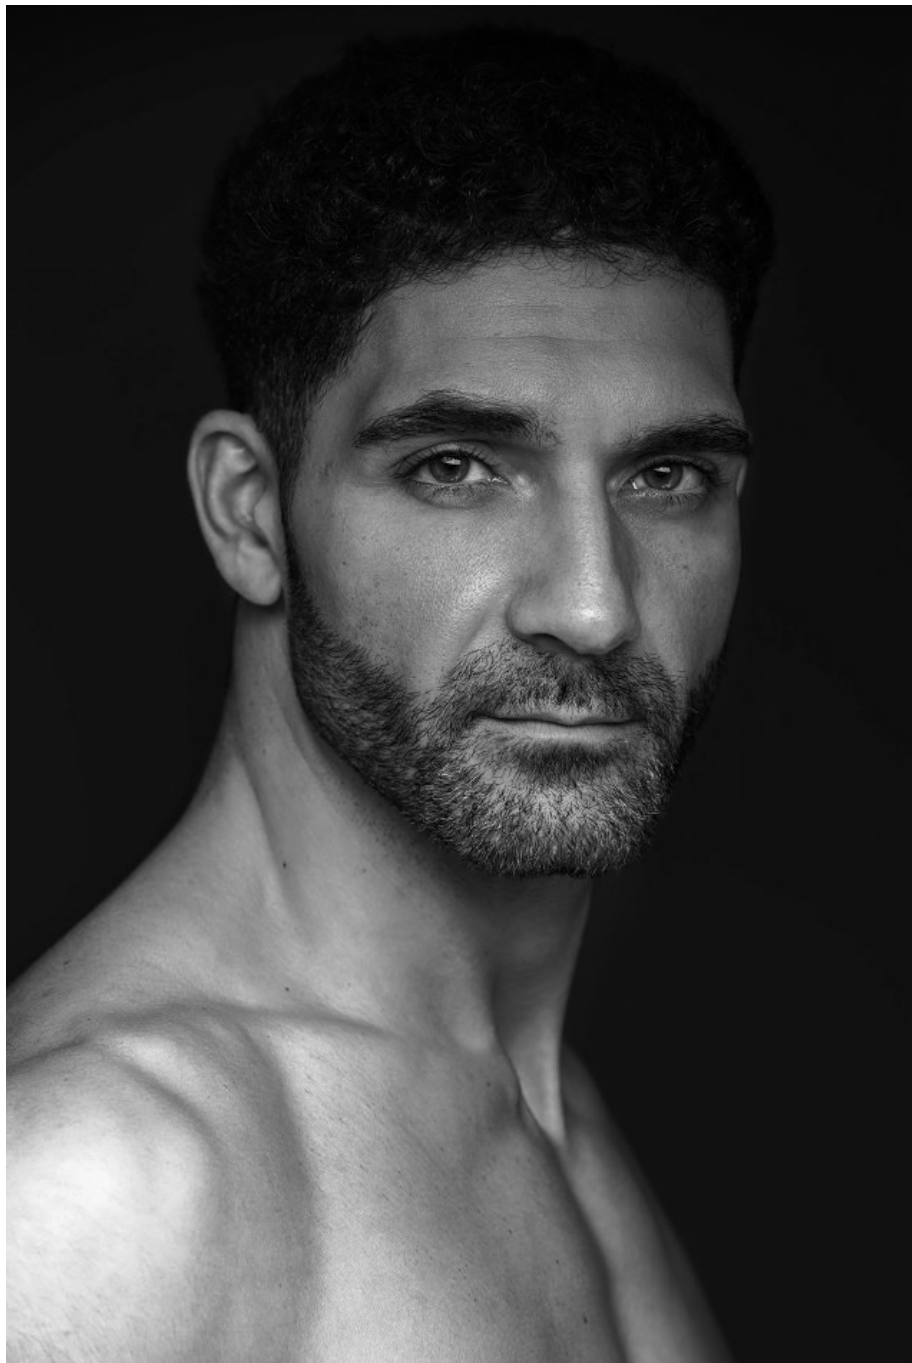

George Sandalakis Height 6'1.5" | 186cm Suit 40" | 101cm R Shirt 34" | 86cm Waist 32" | 81cm
Inseam 32" | 81cm Shoe 13 US | 48 EU Hair Black Eyes Hazel