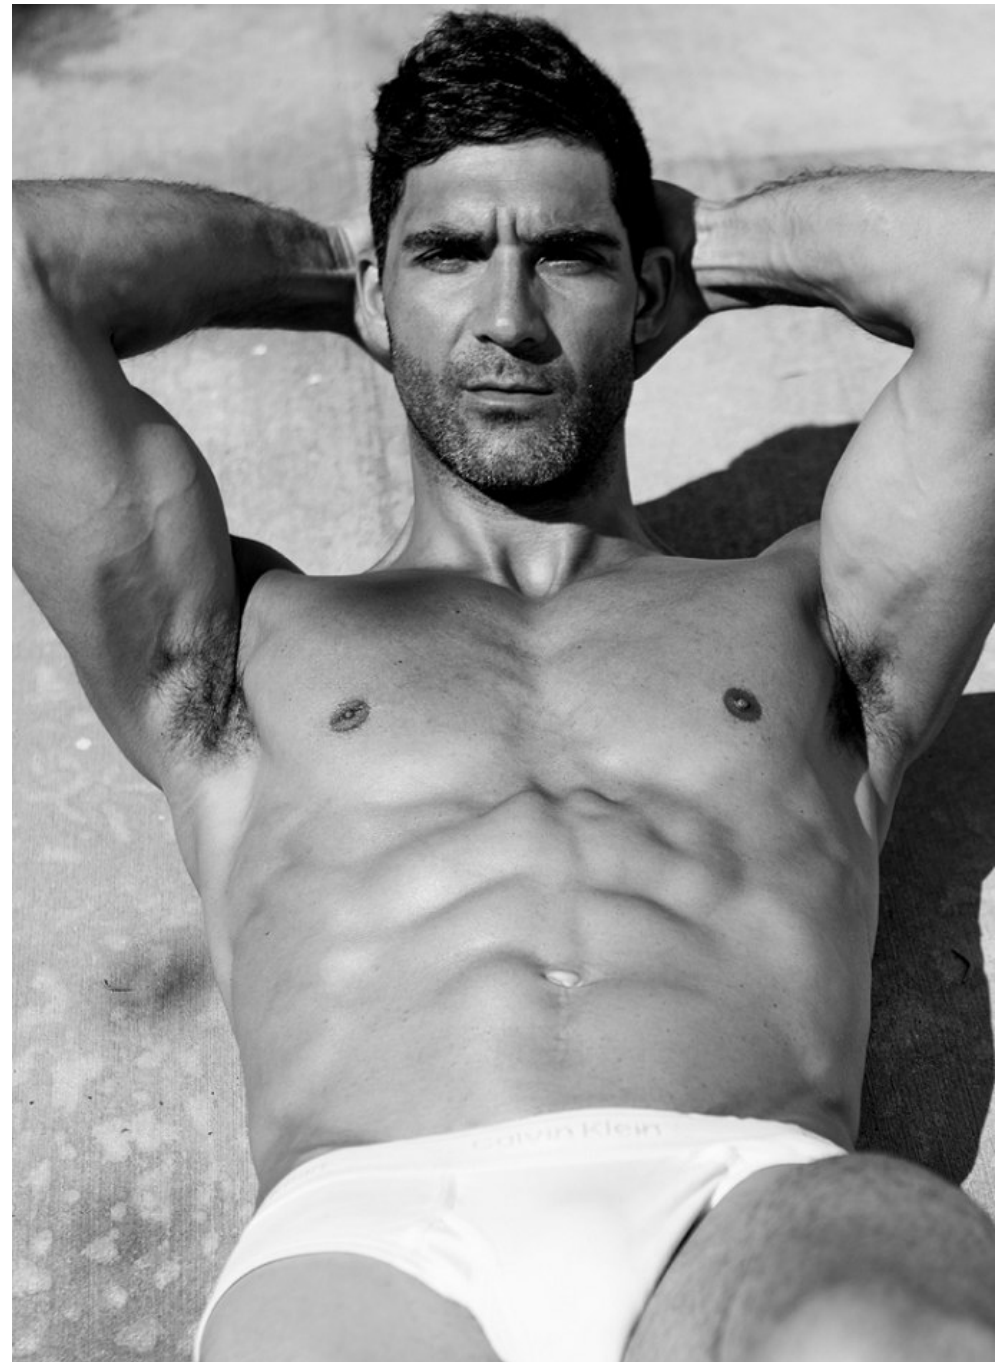

HARLEY-DAVIDSON®

E Y E W E A R

George Sandalakis Height 6'1.5" | 186cm Suit 40" | 101cm R Shirt 34" | 86cm Waist 32" | 81cm
Inseam 32" | 81cm Shoe 13 US | 48 EU Hair Black Eyes Hazel

CGM
CAROLINE GLEASON
MANAGEMENT