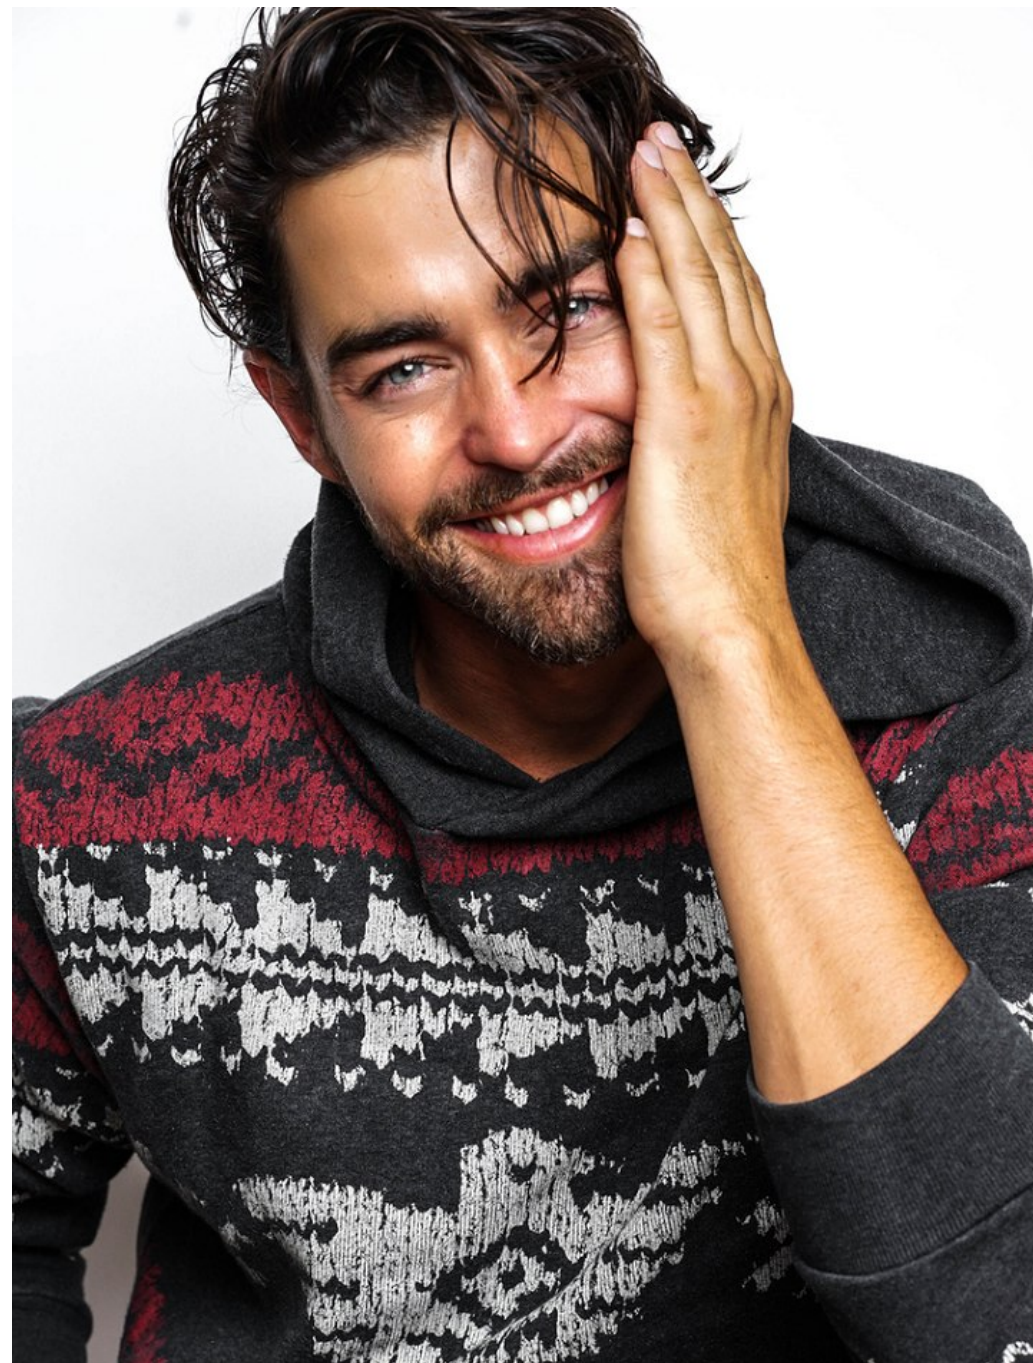

Sterling Folkestad Height 6'0" | 183cm Suit 40" | 101cm R Shirt 32" | 81cm Waist 32" | 81cm
Inseam 32" | 81cm Shoe 10.5 US | 44.5 EU Hair Brown Eyes Blue

Sterling Folkestad Height 6'0" | 183cm Suit 40" | 101cm R Shirt 32" | 81cm Waist 32" | 81cm
Inseam 32" | 81cm Shoe 10.5 US | 44.5 EU Hair Brown Eyes Blue

Sterling Folkestad Height 6'0" | 183cm Suit 40" | 101cm R Shirt 32" | 81cm Waist 32" | 81cm
Inseam 32" | 81cm Shoe 10.5 US | 44.5 EU Hair Brown Eyes Blue

CGM
CAROLINE GLEASON
MANAGEMENT

Sterling Folkestad Height 6'0" | 183cm Suit 40" | 101cm R Shirt 32" | 81cm Waist 32" | 81cm
Inseam 32" | 81cm Shoe 10.5 US | 44.5 EU Hair Brown Eyes Blue