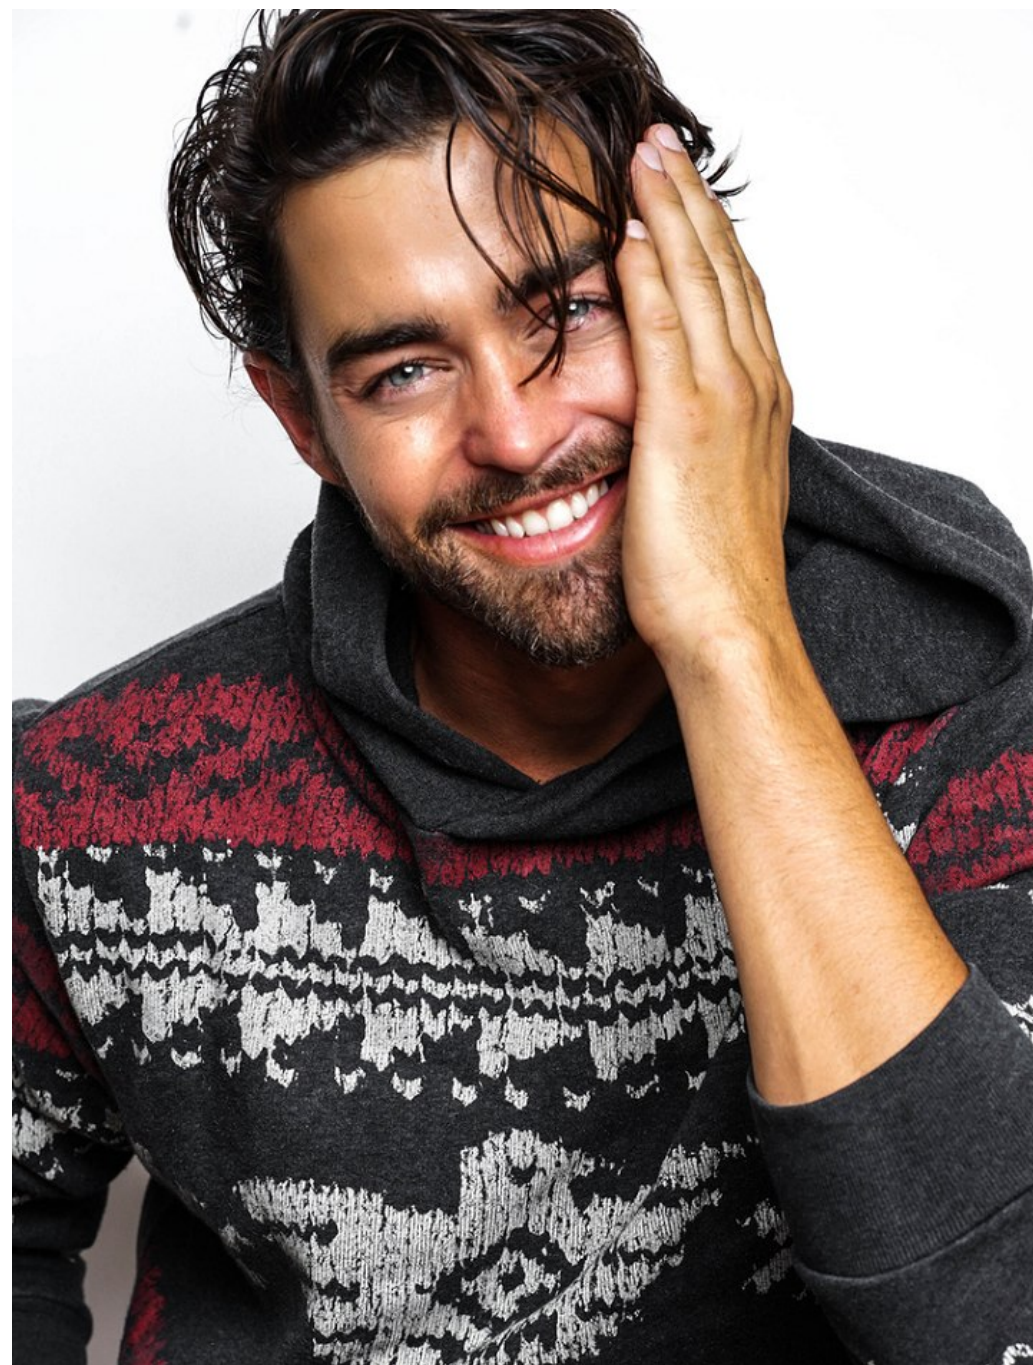

Sterling Folkestad Height 6'0" | 183cm Suit 40" | 101cm R Shirt 32" | 81cm Waist 32" | 81cm
Inseam 32" | 81cm Shoe 10.5 US | 44.5 EU Hair Brown Eyes Blue

Sterling Folkestad Height 6'0" | 183cm Suit 40" | 101cm R Shirt 32" | 81cm Waist 32" | 81cm
Inseam 32" | 81cm Shoe 10.5 US | 44.5 EU Hair Brown Eyes Blue

Sterling Folkestad Height 6'0" | 183cm Suit 40" | 101cm R Shirt 32" | 81cm Waist 32" | 81cm
Inseam 32" | 81cm Shoe 10.5 US | 44.5 EU Hair Brown Eyes Blue

CGM
CAROLINE GLEASON
MANAGEMENT

Sterling Folkestad Height 6'0" | 183cm Suit 40" | 101cm R Shirt 32" | 81cm Waist 32" | 81cm
Inseam 32" | 81cm Shoe 10.5 US | 44.5 EU Hair Brown Eyes Blue