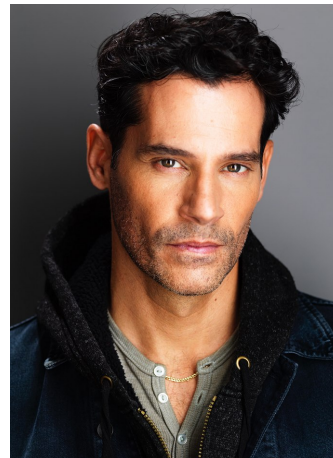

Eduardo Ramos Height 6'1" | 185cm Suit 40" | 101cm R Shirt 34" | 86cm Waist 32" | 81cm
Inseam 32" | 81cm Shoe 10 US | 43.5 EU Hair Brown Eyes Hazel

Eduardo Ramos Height 6'1" | 185cm Suit 40" | 101cm R Shirt 34" | 86cm Waist 32" | 81cm
 Inseam 32" | 81cm Shoe 10 US | 43.5 EU Hair Brown Eyes Hazel