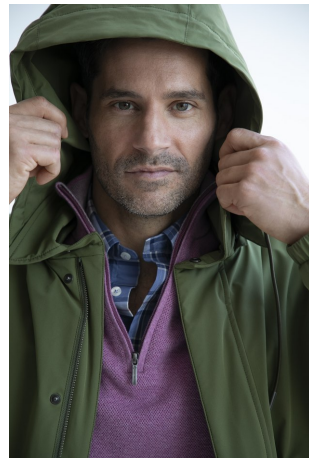

Eduardo Ramos Height 6'1" | 185cm Suit 40" | 101cm R Shirt 34" | 86cm Waist 32" | 81cm
Inseam 32" | 81cm Shoe 10 US | 43.5 EU Hair Brown Eyes Hazel

Eduardo Ramos Height 6'1" | 185cm Suit 40" | 101cm R Shirt 34" | 86cm Waist 32" | 81cm
 Inseam 32" | 81cm Shoe 10 US | 43.5 EU Hair Brown Eyes Hazel