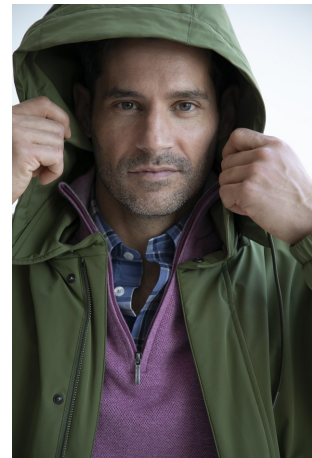

Eduardo Ramos Height 6'1" | 185cm Suit 40" | 101cm R Shirt 34" | 86cm Waist 32" | 81cm
Inseam 32" | 81cm Shoe 10 US | 43.5 EU Hair Brown Eyes Hazel

Eduardo Ramos Height 6'1" | 185cm Suit 40" | 101cm R Shirt 34" | 86cm Waist 32" | 81cm
 Inseam 32" | 81cm Shoe 10 US | 43.5 EU Hair Brown Eyes Hazel