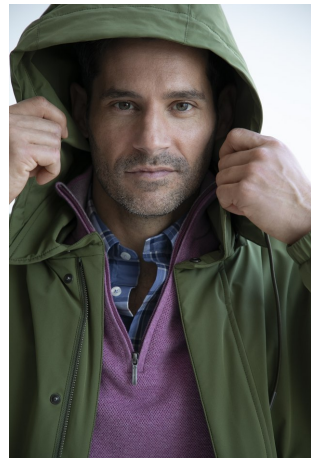

Eduardo Ramos Height 6'1" | 185cm Suit 40" | 101cm R Shirt 34" | 86cm Waist 32" | 81cm
Inseam 32" | 81cm Shoe 10 US | 43.5 EU Hair Brown Eyes Hazel

Eduardo Ramos Height 6'1" | 185cm Suit 40" | 101cm R Shirt 34" | 86cm Waist 32" | 81cm
 Inseam 32" | 81cm Shoe 10 US | 43.5 EU Hair Brown Eyes Hazel