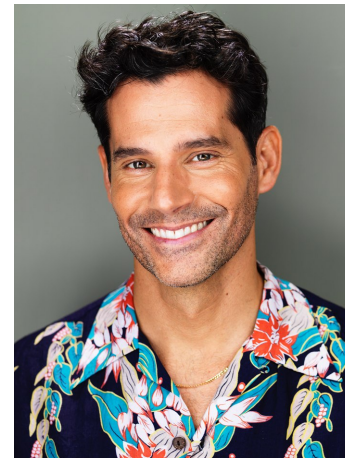

Eduardo Ramos Height 6'1" | 185cm Suit 40" | 101cm R Shirt 34" | 86cm Waist 32" | 81cm
Inseam 32" | 81cm Shoe 10 US | 43.5 EU Hair Brown Eyes Hazel

Eduardo Ramos Height 6'1" | 185cm Suit 40" | 101cm R Shirt 34" | 86cm Waist 32" | 81cm
 Inseam 32" | 81cm Shoe 10 US | 43.5 EU Hair Brown Eyes Hazel