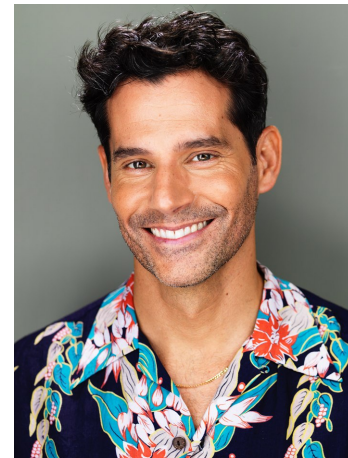

Eduardo Ramos Height 6'1" | 185cm Suit 40" | 101cm R Shirt 34" | 86cm Waist 32" | 81cm
Inseam 32" | 81cm Shoe 10 US | 43.5 EU Hair Brown Eyes Hazel

Eduardo Ramos Height 6'1" | 185cm Suit 40" | 101cm R Shirt 34" | 86cm Waist 32" | 81cm
 Inseam 32" | 81cm Shoe 10 US | 43.5 EU Hair Brown Eyes Hazel