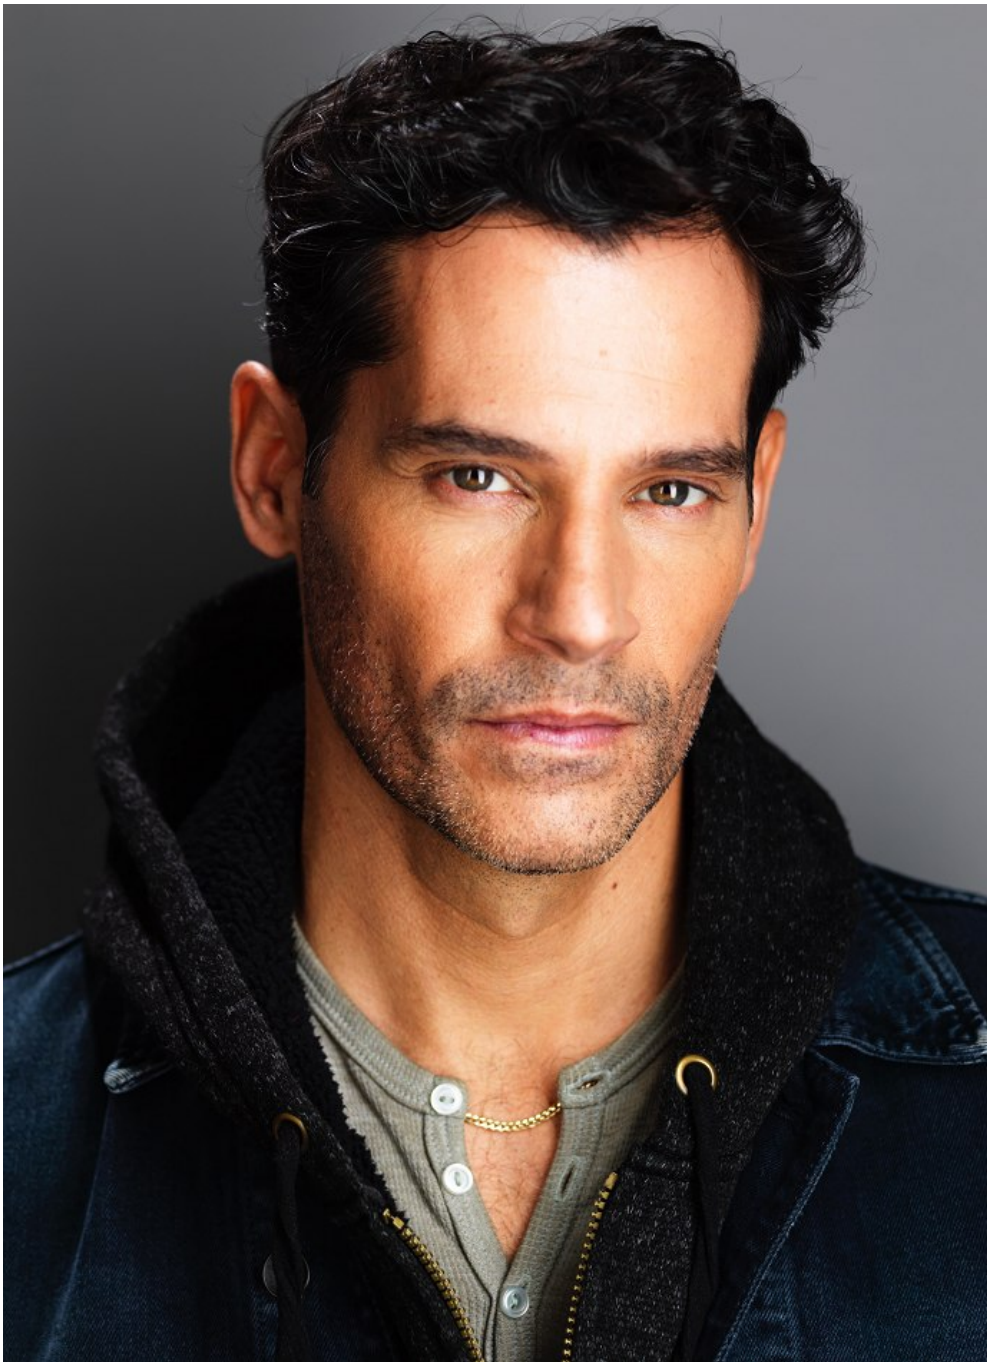

Eduardo Ramos   Height 6'1" | 185cm   Suit 40" | 101cm R   Shirt 34" | 86cm   Waist 32" | 81cm
Inseam 32" | 81cm   Shoe 10 US | 43.5 EU   Hair Brown   Eyes Hazel