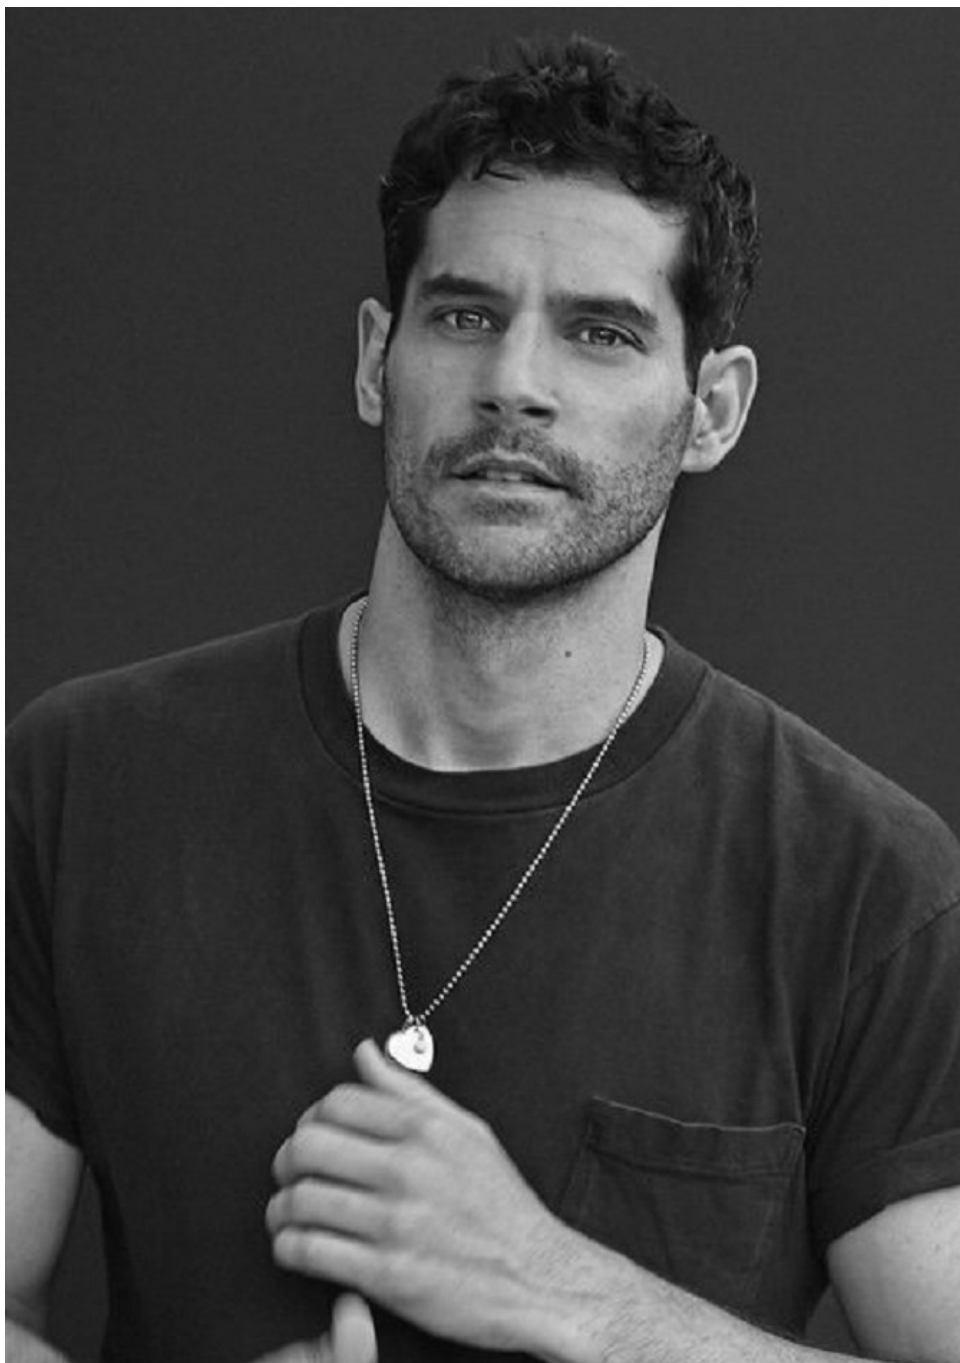

Eduardo Ramos   Height 6'1" | 185cm   Suit 40" | 101cm R   Shirt 34" | 86cm   Waist 32" | 81cm
Inseam 32" | 81cm   Shoe 10 US | 43.5 EU   Hair Brown   Eyes Hazel

Eduardo Ramos   Height 6'1" | 185cm   Suit 40" | 101cm R   Shirt 34" | 86cm   Waist 32" | 81cm
Inseam 32" | 81cm   Shoe 10 US | 43.5 EU   Hair Brown   Eyes Hazel