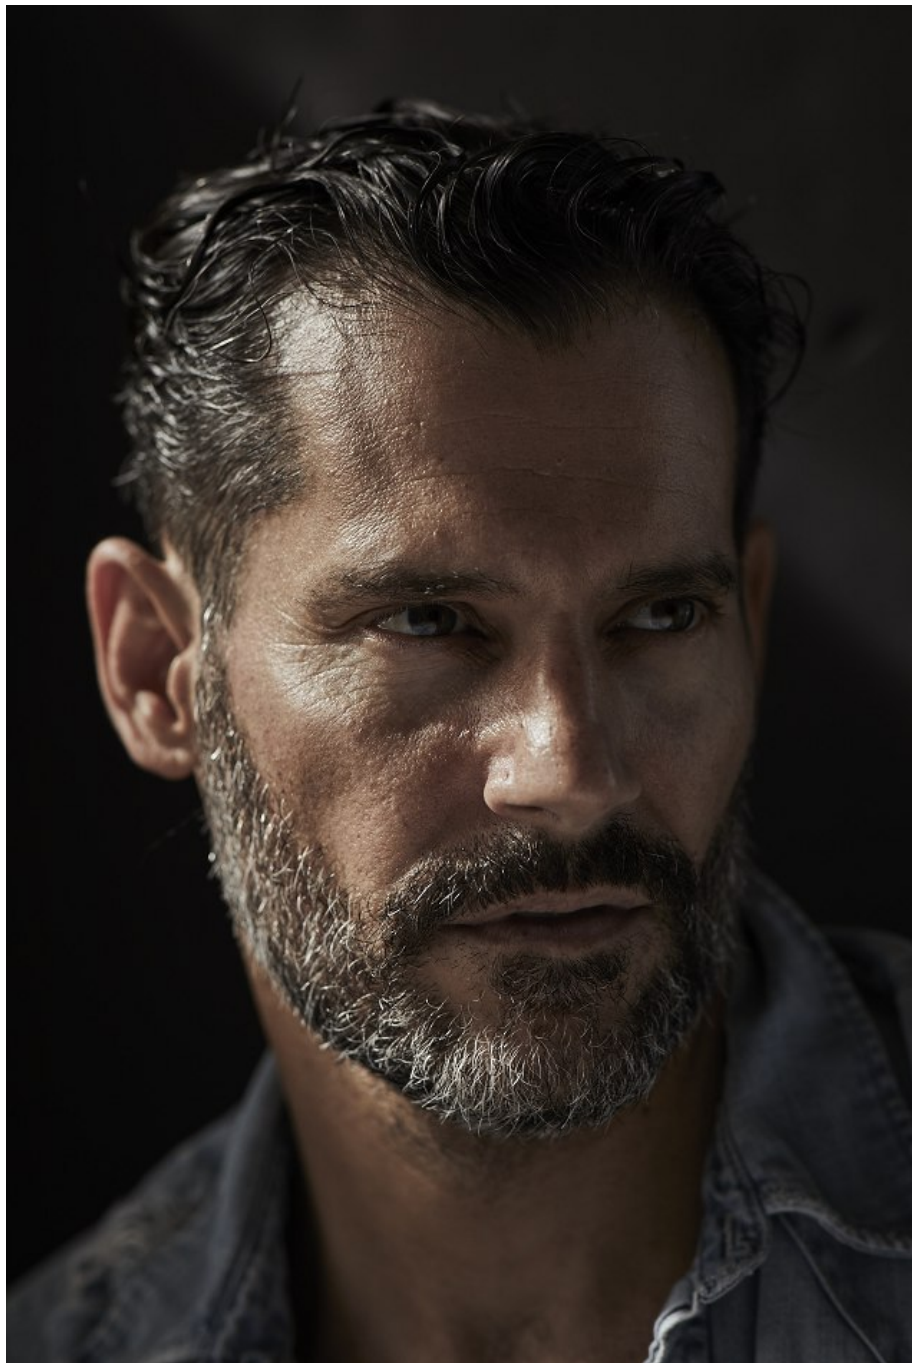

Eduardo Ramos   Height 6'1" | 185cm   Suit 40" | 101cm R   Shirt 34" | 86cm   Waist 32" | 81cm
Inseam 32" | 81cm   Shoe 10 US | 43.5 EU   Hair Brown   Eyes Hazel