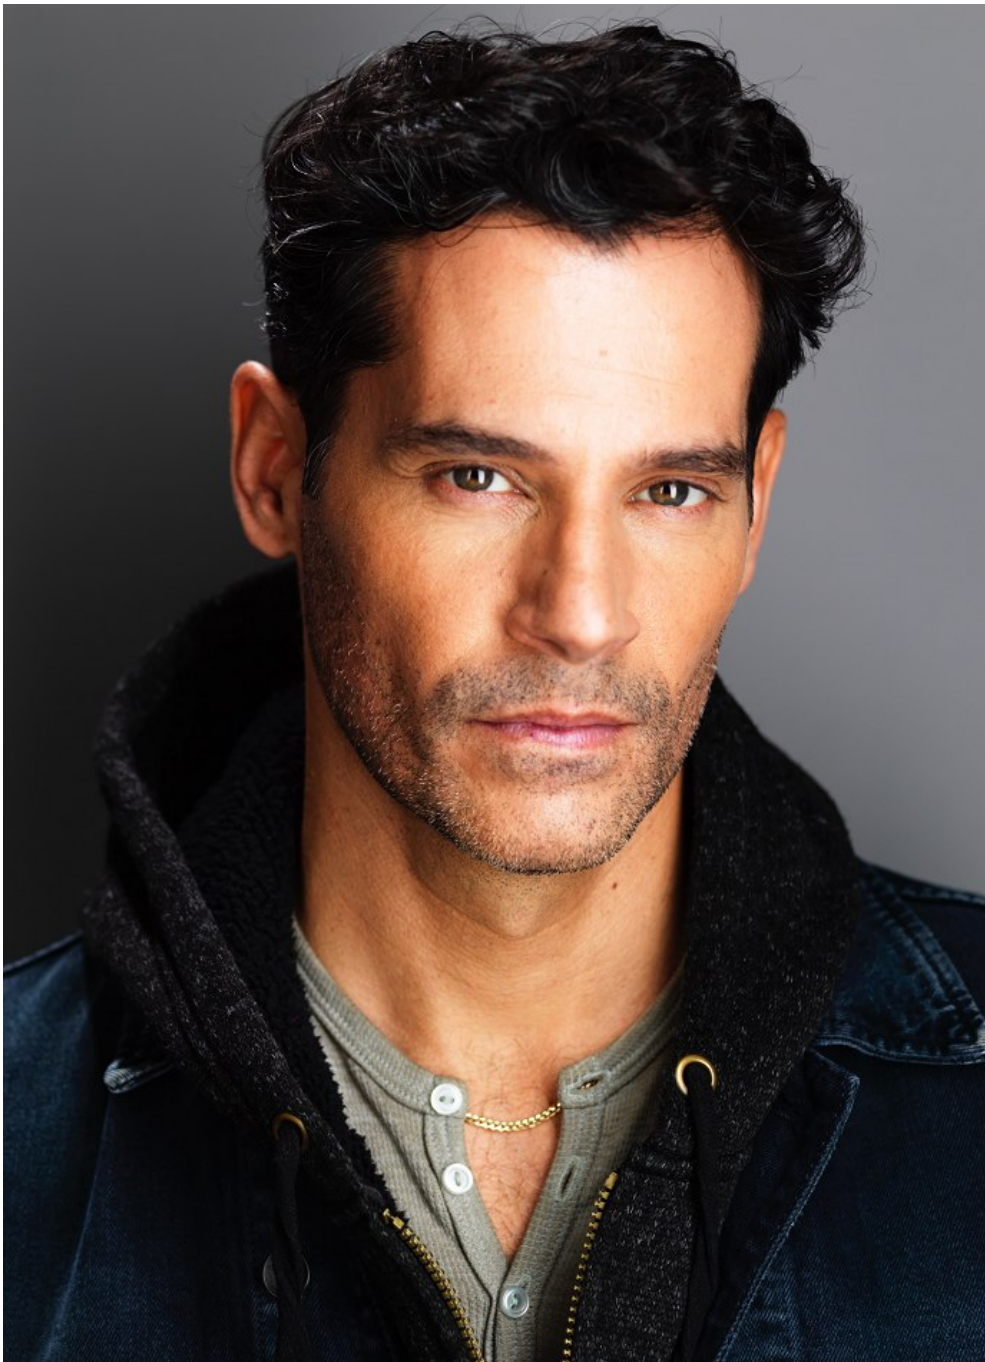

Eduardo Ramos   Height 6'1" | 185cm   Suit 40" | 101cm R   Shirt 34" | 86cm   Waist 32" | 81cm
Inseam 32" | 81cm   Shoe 10 US | 43.5 EU   Hair Brown   Eyes Hazel