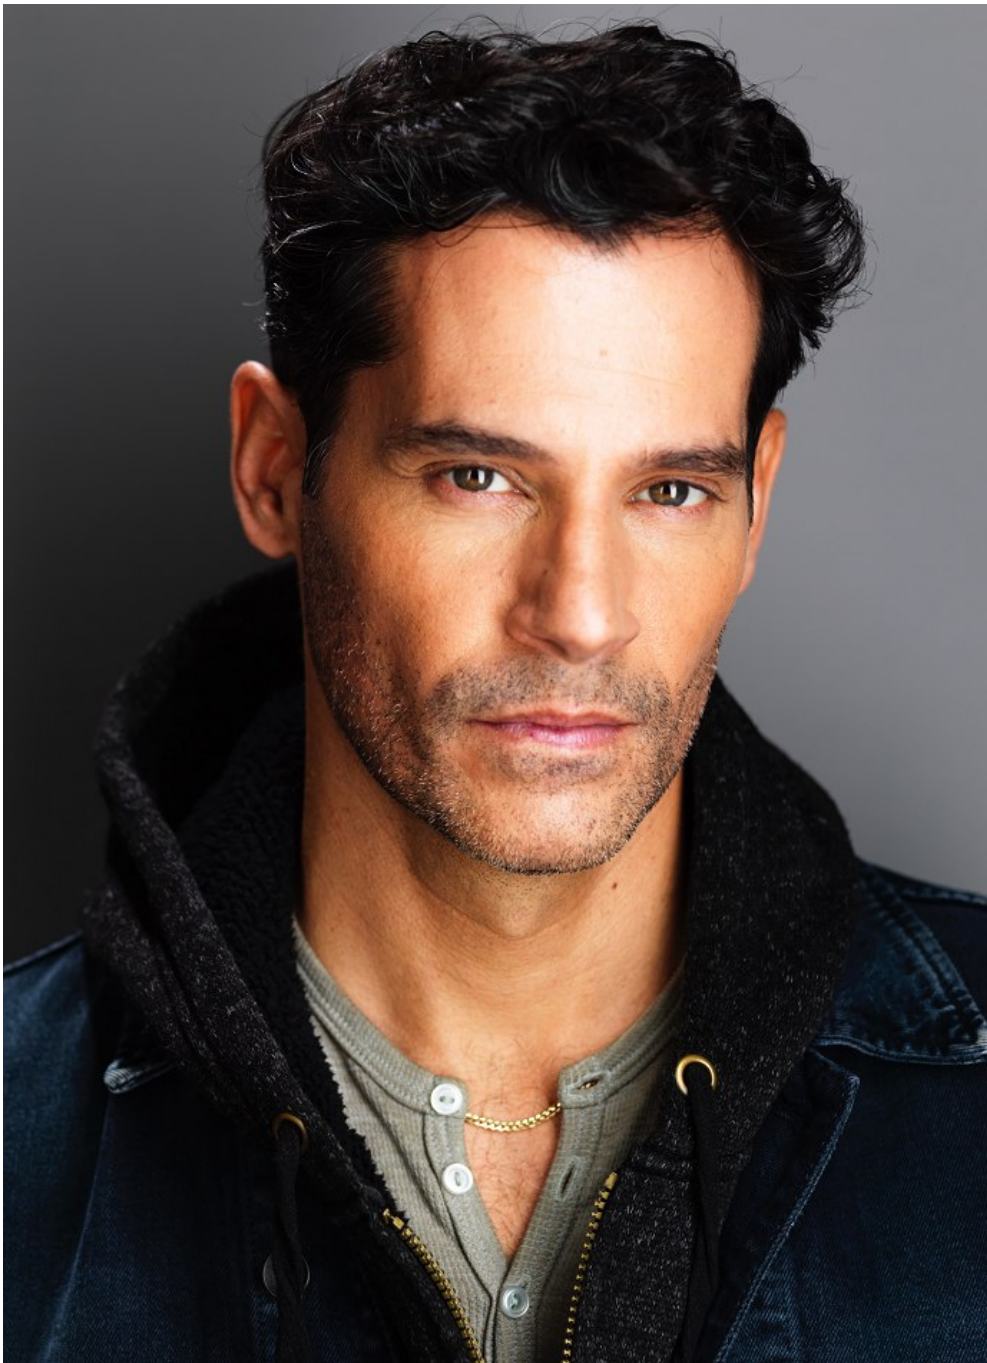

Eduardo Ramos   Height 6'1" | 185cm   Suit 40" | 101cm R   Shirt 34" | 86cm   Waist 32" | 81cm
Inseam 32" | 81cm   Shoe 10 US | 43.5 EU   Hair Brown   Eyes Hazel