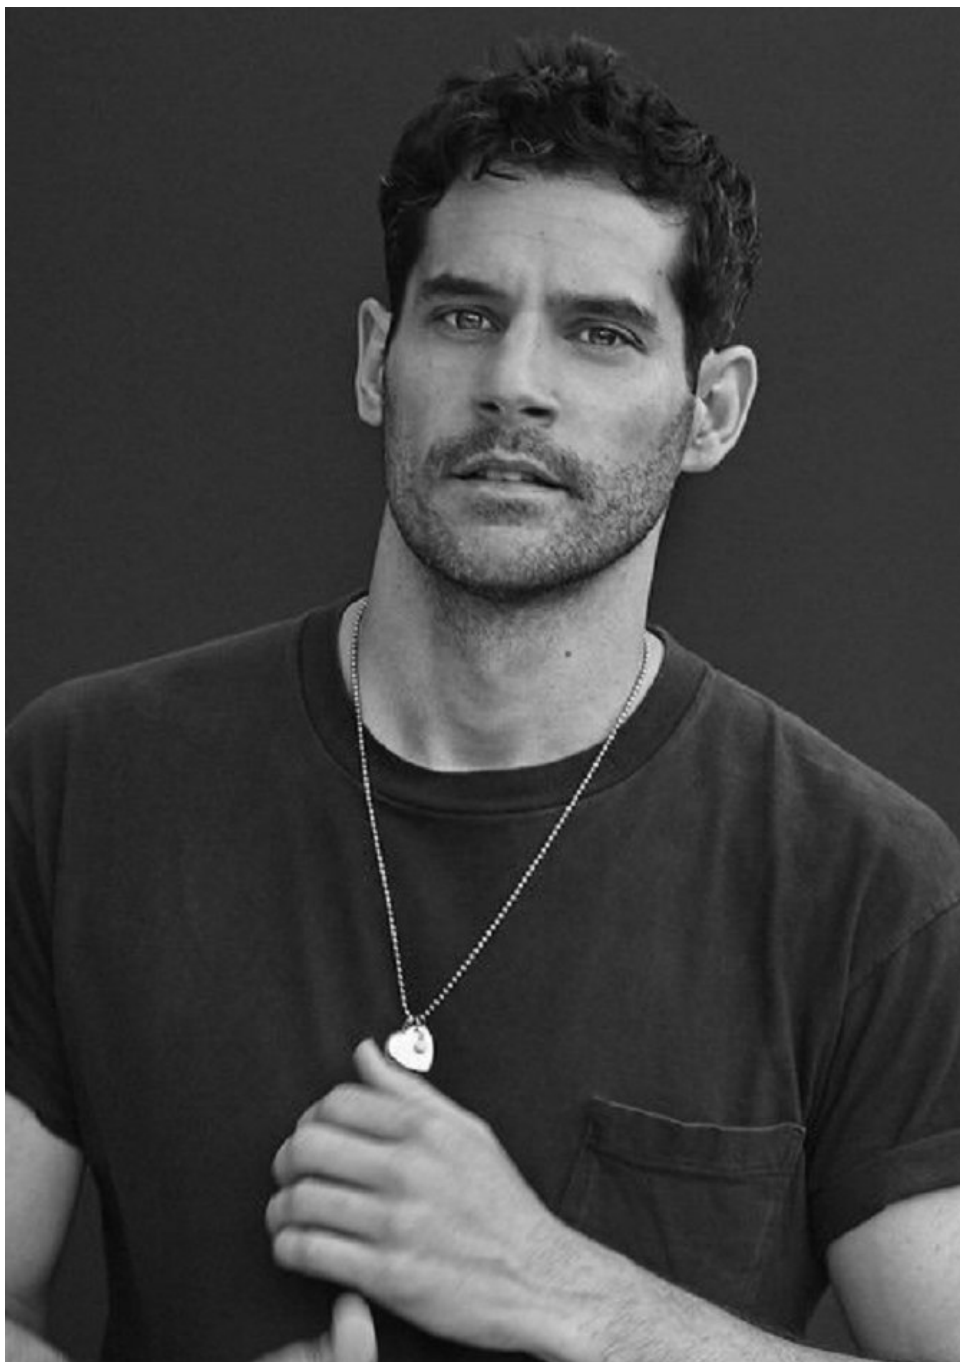

Eduardo Ramos   Height 6'1" | 185cm   Suit 40" | 101cm R   Shirt 34" | 86cm   Waist 32" | 81cm
Inseam 32" | 81cm   Shoe 10 US | 43.5 EU   Hair Brown   Eyes Hazel

Eduardo Ramos   Height 6'1" | 185cm   Suit 40" | 101cm R   Shirt 34" | 86cm   Waist 32" | 81cm
Inseam 32" | 81cm   Shoe 10 US | 43.5 EU   Hair Brown   Eyes Hazel