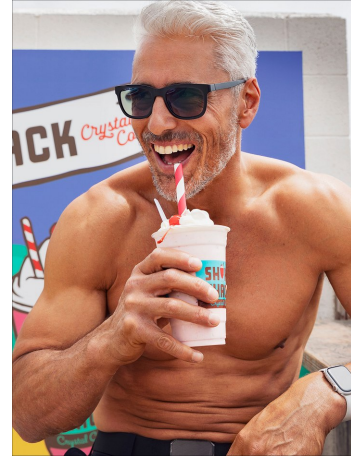

Richard Lima Height 6'1" | 185cm Suit 41" | 104cm R Shirt 34" | 86cm Waist 34" | 86cm  
Inseam 34" | 86cm Shoe 13 US | 30.5 EU Hair Silver Eyes Brown

Richard Lima    Height 6'1" | 185cm    Suit 41" | 104cm R    Shirt 34" | 86cm    Waist 34" | 86cm  
 Inseam 34" | 86cm    Shoe 13 US | 30.5 EU    Hair Silver    Eyes Brown

Richard Lima Height 6'1" | 185cm Suit 41" | 104cm R Shirt 34" | 86cm Waist 34" | 86cm  
Inseam 34" | 86cm Shoe 13 US | 30.5 EU Hair Silver Eyes Brown