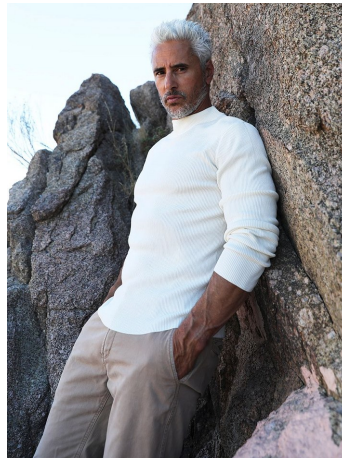

Richard Lima Height 6'1" | 185cm Suit 41" | 104cm R Shirt 34" | 86cm Waist 34" | 86cm  
Inseam 34" | 86cm Shoe 13 US | 30.5 EU Hair Silver Eyes Brown

Richard Lima    Height 6'1" | 185cm    Suit 41" | 104cm R    Shirt 34" | 86cm    Waist 34" | 86cm  
 Inseam 34" | 86cm    Shoe 13 US | 30.5 EU    Hair Silver    Eyes Brown

Richard Lima Height 6'1" | 185cm Suit 41" | 104cm R Shirt 34" | 86cm Waist 34" | 86cm  
Inseam 34" | 86cm Shoe 13 US | 30.5 EU Hair Silver Eyes Brown