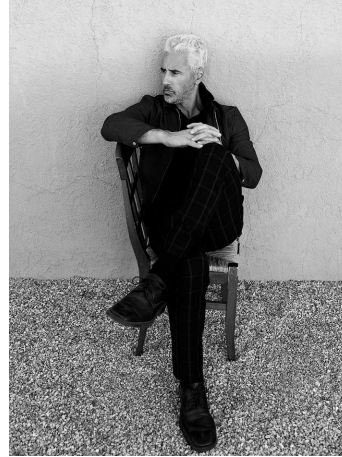

Richard Lima Height 6'1" | 185cm Suit 41" | 104cm R Shirt 34" | 86cm Waist 34" | 86cm  
Inseam 34" | 86cm Shoe 13 US | 30.5 EU Hair Silver Eyes Brown

Richard Lima    Height 6'1" | 185cm    Suit 41" | 104cm R    Shirt 34" | 86cm    Waist 34" | 86cm  
 Inseam 34" | 86cm    Shoe 13 US | 30.5 EU    Hair Silver    Eyes Brown

Richard Lima Height 6'1" | 185cm Suit 41" | 104cm R Shirt 34" | 86cm Waist 34" | 86cm  
Inseam 34" | 86cm Shoe 13 US | 30.5 EU Hair Silver Eyes Brown