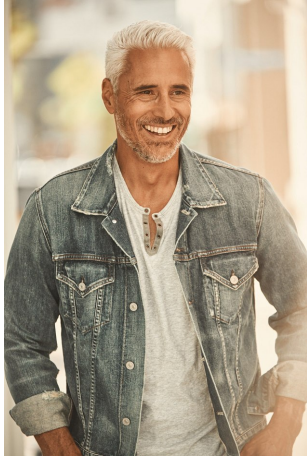

Richard Lima Height 6'1" | 185cm Suit 41" | 104cm R Shirt 34" | 86cm Waist 34" | 86cm  
Inseam 34" | 86cm Shoe 13 US | 30.5 EU Hair Silver Eyes Brown

Richard Lima    Height 6'1" | 185cm    Suit 41" | 104cm R    Shirt 34" | 86cm    Waist 34" | 86cm  
 Inseam 34" | 86cm    Shoe 13 US | 30.5 EU    Hair Silver    Eyes Brown