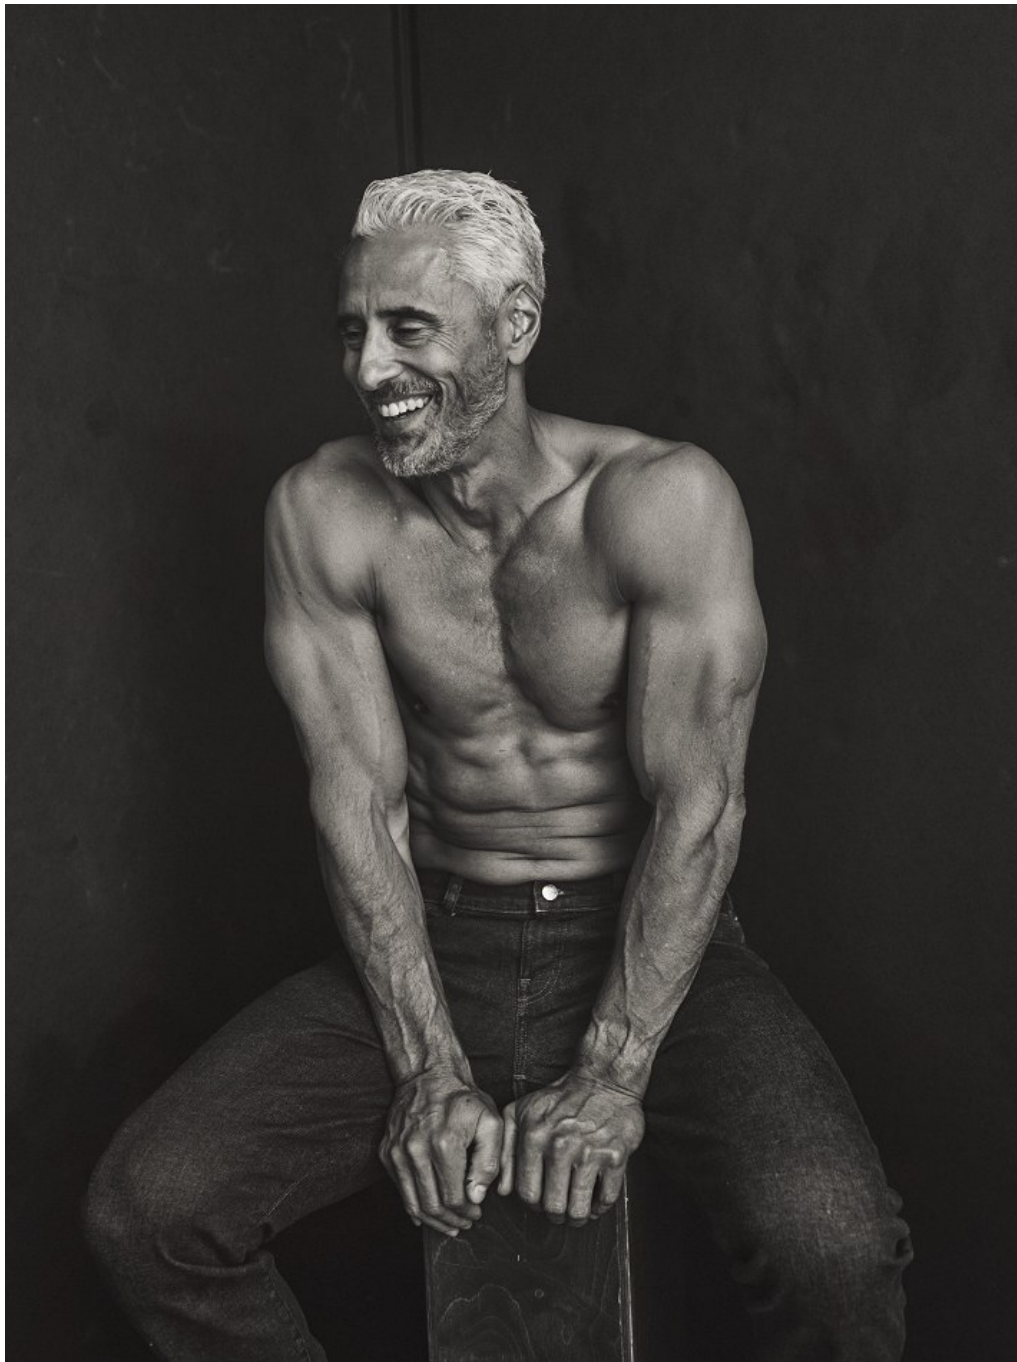

Richard Lima Height 6'1" | 185cm Suit 41" | 104cm R Shirt 34" | 86cm Waist 34" | 86cm
Inseam 34" | 86cm Shoe 13 US | 30.5 EU Hair Silver Eyes Brown

Richard Lima Height 6'1" | 185cm Suit 41" | 104cm R Shirt 34" | 86cm Waist 34" | 86cm
Inseam 34" | 86cm Shoe 13 US | 30.5 EU Hair Silver Eyes Brown