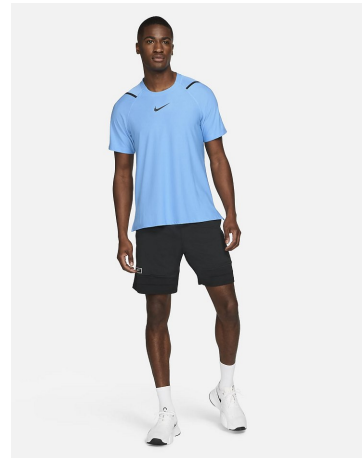

Matthew East   Height 6'1.5" | 187cm   Suit 38" | 96cm L   Shirt 16.5" | 42cm   Waist 32" | 81cm  
Inseam 34" | 86cm   Shoe 11.5 US | 46 EU   Hair Black   Eyes Brown

Matthew East Height 6'1.5" | 187cm Suit 38" | 96cm L Shirt 16.5" | 42cm Waist 32" | 81cm  
 Inseam 34" | 86cm Shoe 11.5 US | 46 EU Hair Black Eyes Brown