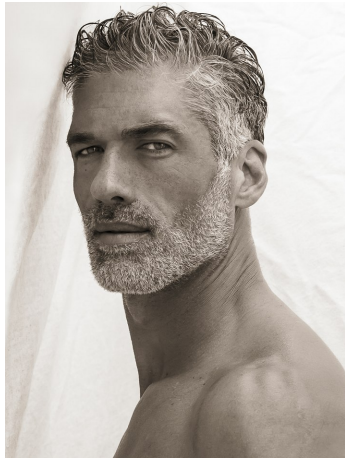

Erik Neff Height 6'2" | 188cm Chest 42.5" | 108cm Suit 42" | 106cm L Waist 32" | 81cm  
Shoe 12 US | 46.5 EU Hair Salt and Pepper Eyes Green

Erik Neff Height 6'2" | 188cm Chest 42.5" | 108cm Suit 42" | 106cm L Waist 32" | 81cm  
Shoe 12 US | 46.5 EU Hair Salt and Pepper Eyes Green

Erik Neff Height 6'2" | 188cm Chest 42.5" | 108cm Suit 42" | 106cm L Waist 32" | 81cm  
Shoe 12 US | 46.5 EU Hair Salt and Pepper Eyes Green