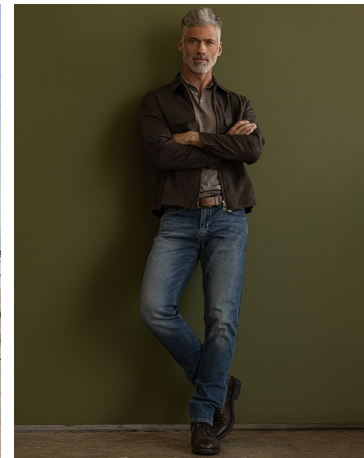

Erik Neff Height 6'2" | 188cm Chest 42.5" | 108cm Suit 42" | 106cm L Waist 32" | 81cm  
Shoe 12 US | 46.5 EU Hair Salt and Pepper Eyes Green

Erik Neff Height 6'2" | 188cm Chest 42.5" | 108cm Suit 42" | 106cm L Waist 32" | 81cm  
Shoe 12 US | 46.5 EU Hair Salt and Pepper Eyes Green