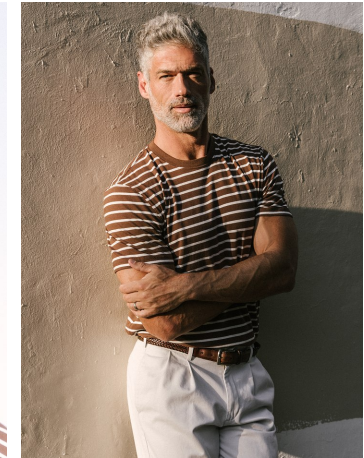

Erik Neff Height 6'2" | 188cm Chest 42.5" | 108cm Suit 42" | 106cm L Waist 32" | 81cm  
Shoe 12 US | 46.5 EU Hair Salt and Pepper Eyes Green

Erik Neff Height 6'2" | 188cm Chest 42.5" | 108cm Suit 42" | 106cm L Waist 32" | 81cm  
Shoe 12 US | 46.5 EU Hair Salt and Pepper Eyes Green

Erik Neff Height 6'2" | 188cm Chest 42.5" | 108cm Suit 42" | 106cm L Waist 32" | 81cm  
Shoe 12 US | 46.5 EU Hair Salt and Pepper Eyes Green