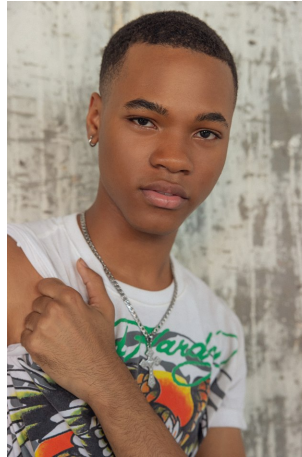

Shamar Hylton Height 5'10" | 178cm Suit 38" | 96cm R Shirt 34" | 86cm Waist 30" | 76cm  
Inseam 32" | 81cm Shoe 11.5 US | 46 EU Hair Brown Eyes Brown

Shamar Hylton   Height 5'10" | 178cm   Suit 38" | 96cm R   Shirt 34" | 86cm   Waist 30" | 76cm  
Inseam 32" | 81cm   Shoe 11.5 US | 46 EU   Hair Brown   Eyes Brown