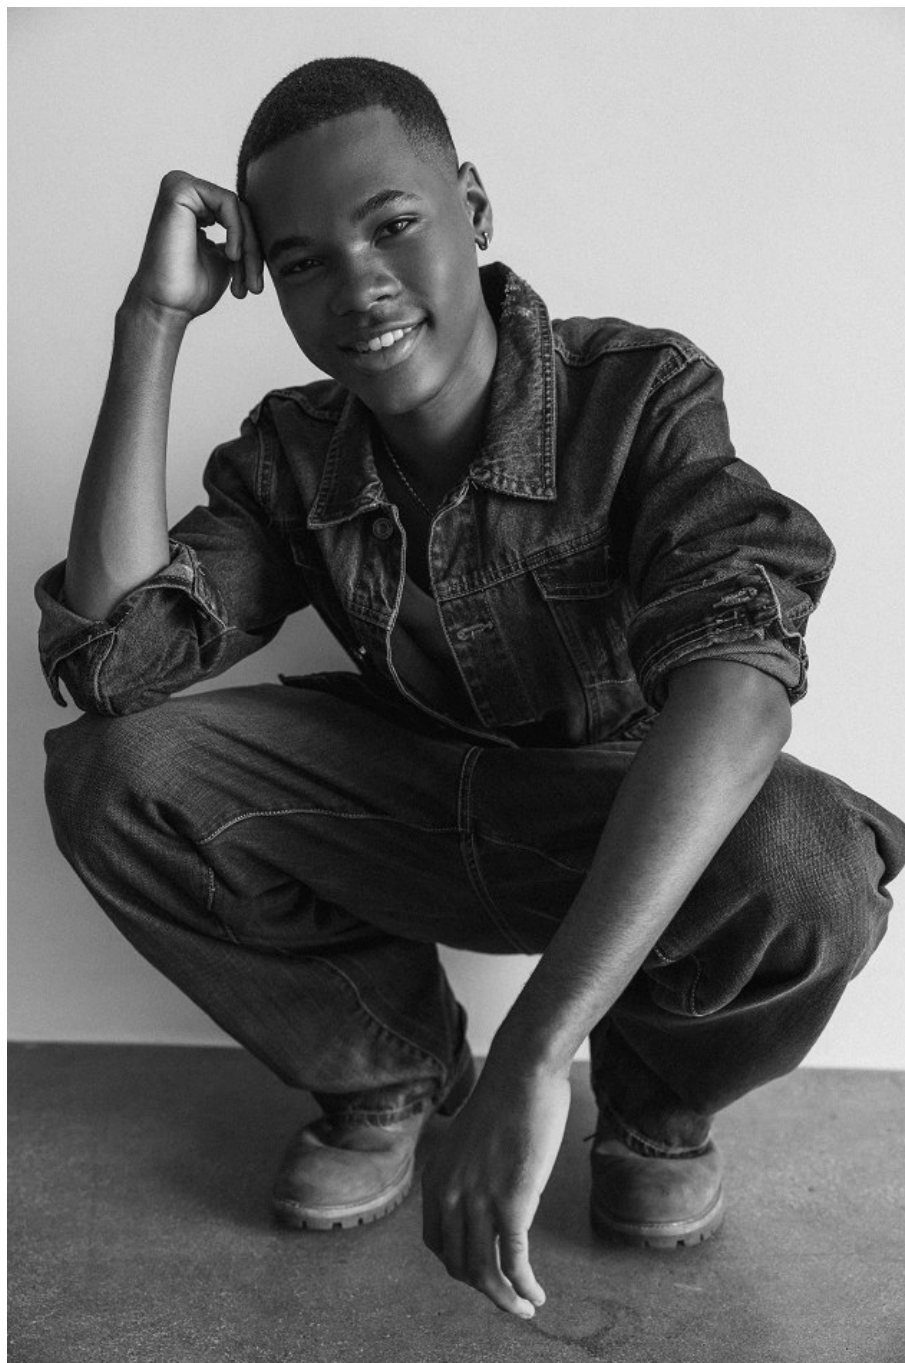

Shamar Hylton Height 5'10" | 178cm Suit 38" | 96cm R Shirt 34" | 86cm Waist 30" | 76cm  
Inseam 32" | 81cm Shoe 11.5 US | 46 EU Hair Brown Eyes Brown

Shamar Hylton   Height 5'10" | 178cm   Suit 38" | 96cm R   Shirt 34" | 86cm   Waist 30" | 76cm  
Inseam 32" | 81cm   Shoe 11.5 US | 46 EU   Hair Brown   Eyes Brown