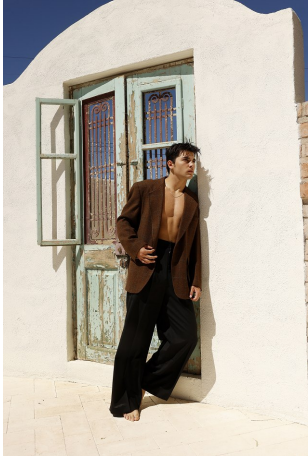

Tanner Freeland Height 6'0" | 183cm Suit 38" | 97cm R Shirt 15.5" | 40cm Waist 30" | 76cm
Inseam 32" | 81cm Shoe 10 US | 43.5 EU Hair Dark Brown Eyes Hazel

Tanner Freeland Height 6'0" | 183cm Suit 38" | 97cm R Shirt 15.5" | 40cm Waist 30" | 76cm
Inseam 32" | 81cm Shoe 10 US | 43.5 EU Hair Dark Brown Eyes Hazel