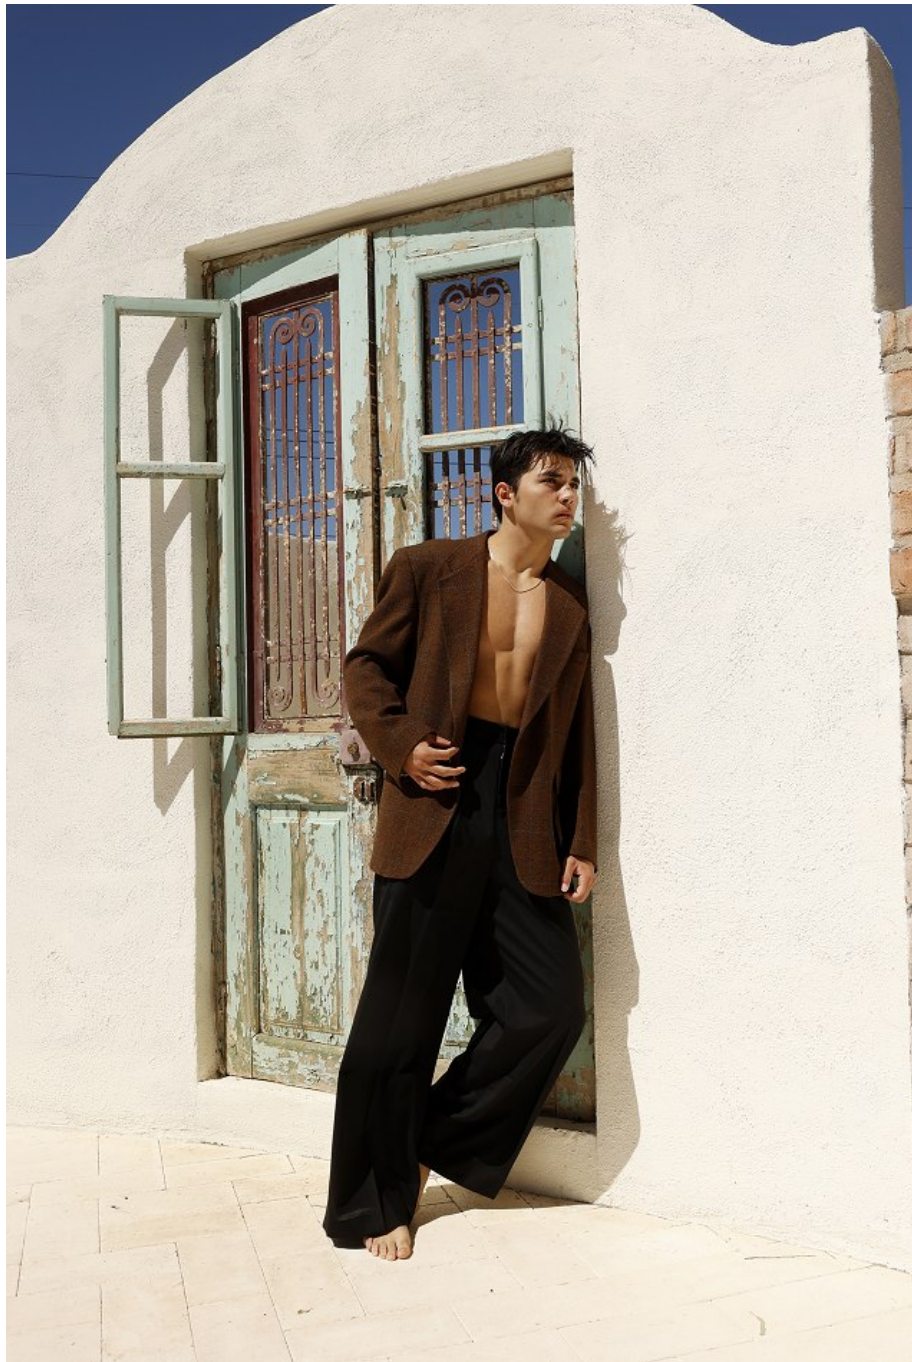

Tanner Freeland Height 6'0" | 183cm Suit 38" | 97cm R Shirt 15.5" | 40cm Waist 30" | 76cm
Inseam 32" | 81cm Shoe 10 US | 43.5 EU Hair Dark Brown Eyes Hazel

Tanner Freeland Height 6'0" | 183cm Suit 38" | 97cm R Shirt 15.5" | 40cm Waist 30" | 76cm
Inseam 32" | 81cm Shoe 10 US | 43.5 EU Hair Dark Brown Eyes Hazel