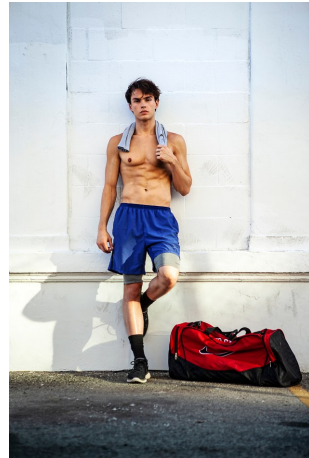

Jared Scott Height 6'2" | 188cm Suit 40" | 102cm L Shirt 16" | 41cm Waist 31" | 79cm  
Inseam 32" | 81cm Shoe 10.5 US | 44.5 EU Hair Brown Eyes Brown

Jared Scott   Height 6'2" | 188cm   Suit 40" | 102cm L   Shirt 16" | 41cm   Waist 31" | 79cm  
 Inseam 32" | 81cm   Shoe 10.5 US | 44.5 EU   Hair Brown   Eyes Brown

**CGM**  
CAROLINE GLEASON  
MANAGEMENT

Jared Scott   Height 6'2" | 188cm   Suit 40" | 102cm L   Shirt 16" | 41cm   Waist 31" | 79cm  
Inseam 32" | 81cm   Shoe 10.5 US | 44.5 EU   Hair Brown   Eyes Brown