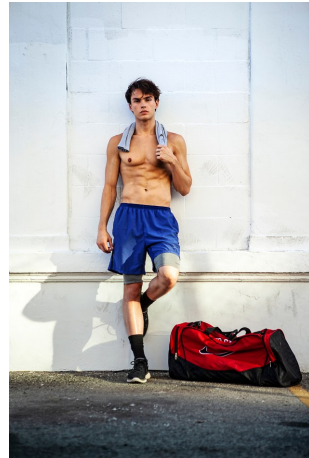

Jared Scott Height 6'2" | 188cm Suit 40" | 102cm L Shirt 16" | 41cm Waist 31" | 79cm
 Inseam 32" | 81cm Shoe 10.5 US | 44.5 EU Hair Brown Eyes Brown

Jared Scott Height 6'2" | 188cm Suit 40" | 102cm L Shirt 16" | 41cm Waist 31" | 79cm
Inseam 32" | 81cm Shoe 10.5 US | 44.5 EU Hair Brown Eyes Brown

Jared Scott Height 6'2" | 188cm Suit 40" | 102cm L Shirt 16" | 41cm Waist 31" | 79cm
Inseam 32" | 81cm Shoe 10.5 US | 44.5 EU Hair Brown Eyes Brown

CGM
CAROLINE GLEASON
MANAGEMENT

Jared Scott Height 6'2" | 188cm Suit 40" | 102cm L Shirt 16" | 41cm Waist 31" | 79cm
Inseam 32" | 81cm Shoe 10.5 US | 44.5 EU Hair Brown Eyes Brown