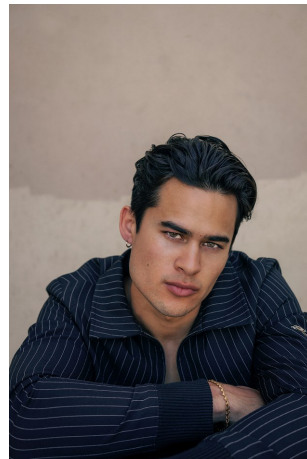

Noah Steinbuch Height 6'0" | 183cm Suit 41" | 104cm R Shirt 36" | 92cm Waist 32" | 81cm
 Inseam 32" | 81cm Shoe 10.5 US | 44.5 EU Hair Black Eyes Brown

Noah Steinbuch Height 6'0" | 183cm Suit 41" | 104cm R Shirt 36" | 92cm Waist 32" | 81cm
Inseam 32" | 81cm Shoe 10.5 US | 44.5 EU Hair Black Eyes Brown

Noah Steinbuch Height 6'0" | 183cm Suit 41" | 104cm R Shirt 36" | 92cm Waist 32" | 81cm
Inseam 32" | 81cm Shoe 10.5 US | 44.5 EU Hair Black Eyes Brown