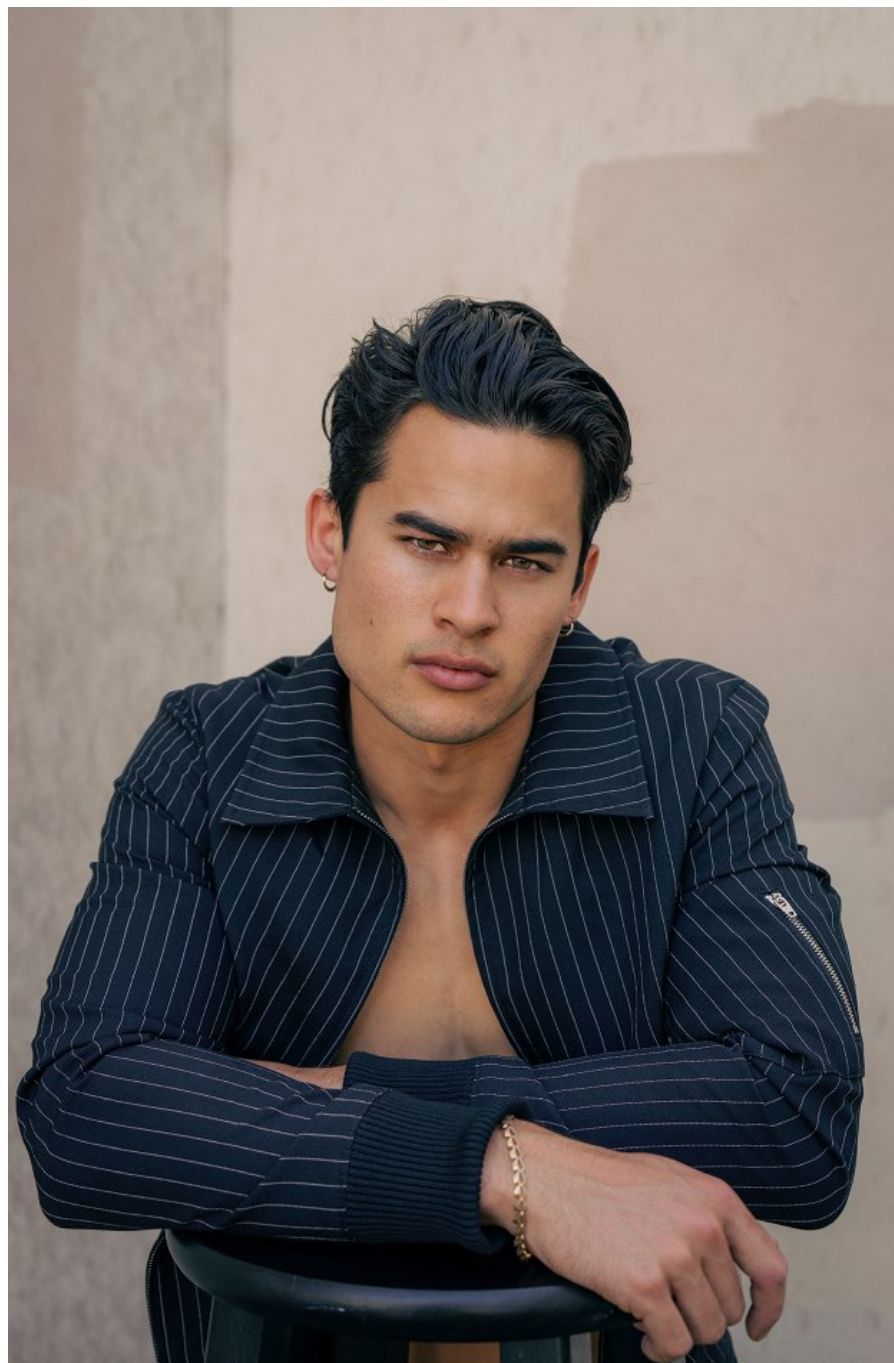

Noah Steinbuch Height 6'0" | 183cm Suit 41" | 104cm R Shirt 36" | 92cm Waist 32" | 81cm
Inseam 32" | 81cm Shoe 10.5 US | 44.5 EU Hair Black Eyes Brown

KNOW

CGM
CAROLINE GLEASON
MANAGEMENT

Noah Steinbuch Height 6'0" | 183cm Suit 41" | 104cm R Shirt 36" | 92cm Waist 32" | 81cm
Inseam 32" | 81cm Shoe 10.5 US | 44.5 EU Hair Black Eyes Brown

KNOW

13

Noah Steinbuch Height 6'0" | 183cm Suit 41" | 104cm R Shirt 36" | 92cm Waist 32" | 81cm
Inseam 32" | 81cm Shoe 10.5 US | 44.5 EU Hair Black Eyes Brown

CGM
CAROLINE GLEASON
MANAGEMENT

Noah Steinbuch Height 6'0" | 183cm Suit 41" | 104cm R Shirt 36" | 92cm Waist 32" | 81cm
Inseam 32" | 81cm Shoe 10.5 US | 44.5 EU Hair Black Eyes Brown