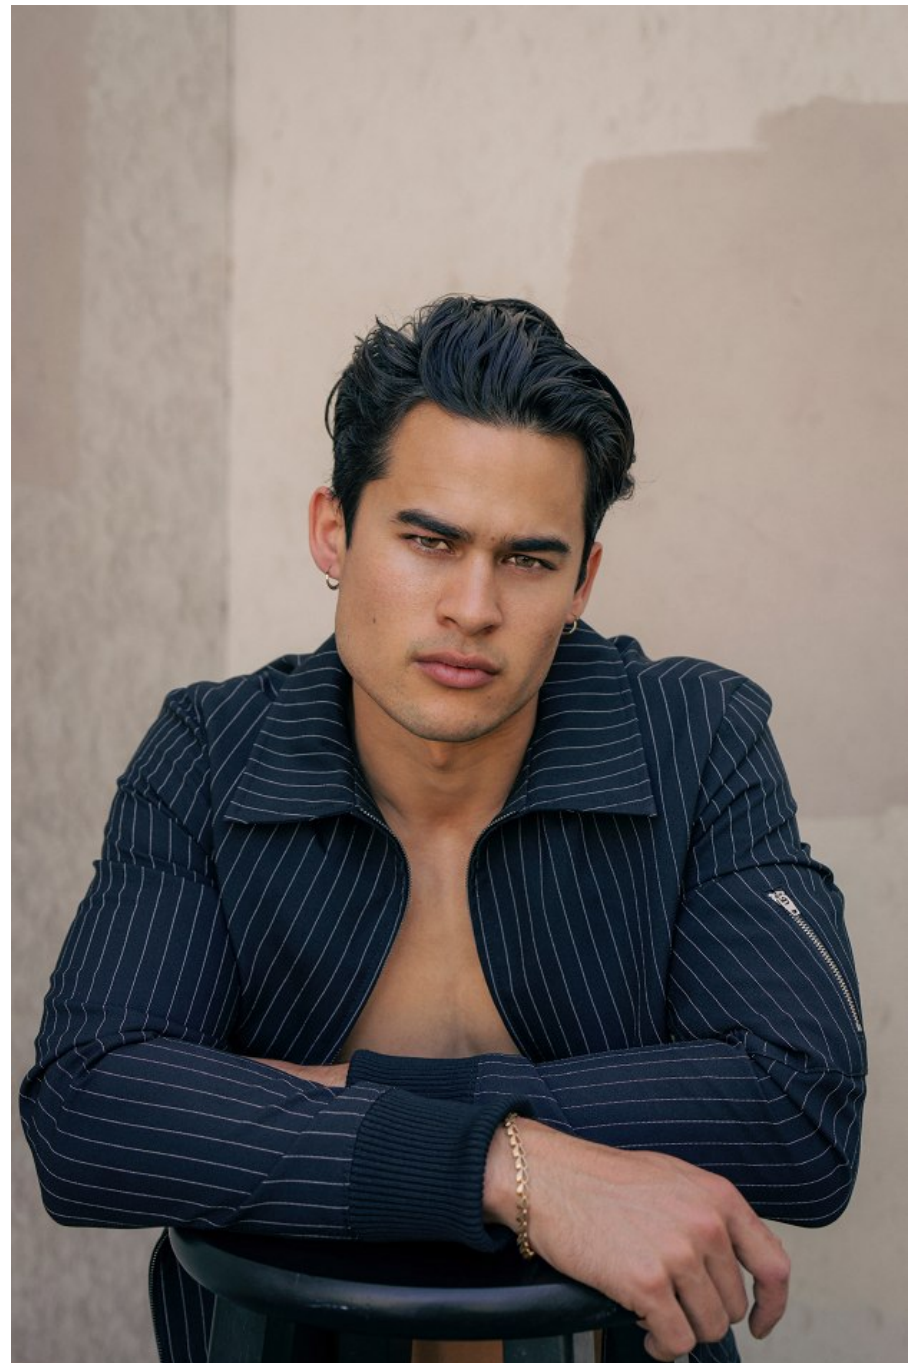

Noah Steinbuch Height 6'0" | 183cm Suit 41" | 104cm R Shirt 36" | 92cm Waist 32" | 81cm
Inseam 32" | 81cm Shoe 10.5 US | 44.5 EU Hair Black Eyes Brown

KNOW

CGM
CAROLINE GLEASON
MANAGEMENT

Noah Steinbuch Height 6'0" | 183cm Suit 41" | 104cm R Shirt 36" | 92cm Waist 32" | 81cm
Inseam 32" | 81cm Shoe 10.5 US | 44.5 EU Hair Black Eyes Brown

KNOW

13

Noah Steinbuch Height 6'0" | 183cm Suit 41" | 104cm R Shirt 36" | 92cm Waist 32" | 81cm
Inseam 32" | 81cm Shoe 10.5 US | 44.5 EU Hair Black Eyes Brown

CGM
CAROLINE GLEASON
MANAGEMENT

Noah Steinbuch Height 6'0" | 183cm Suit 41" | 104cm R Shirt 36" | 92cm Waist 32" | 81cm
Inseam 32" | 81cm Shoe 10.5 US | 44.5 EU Hair Black Eyes Brown