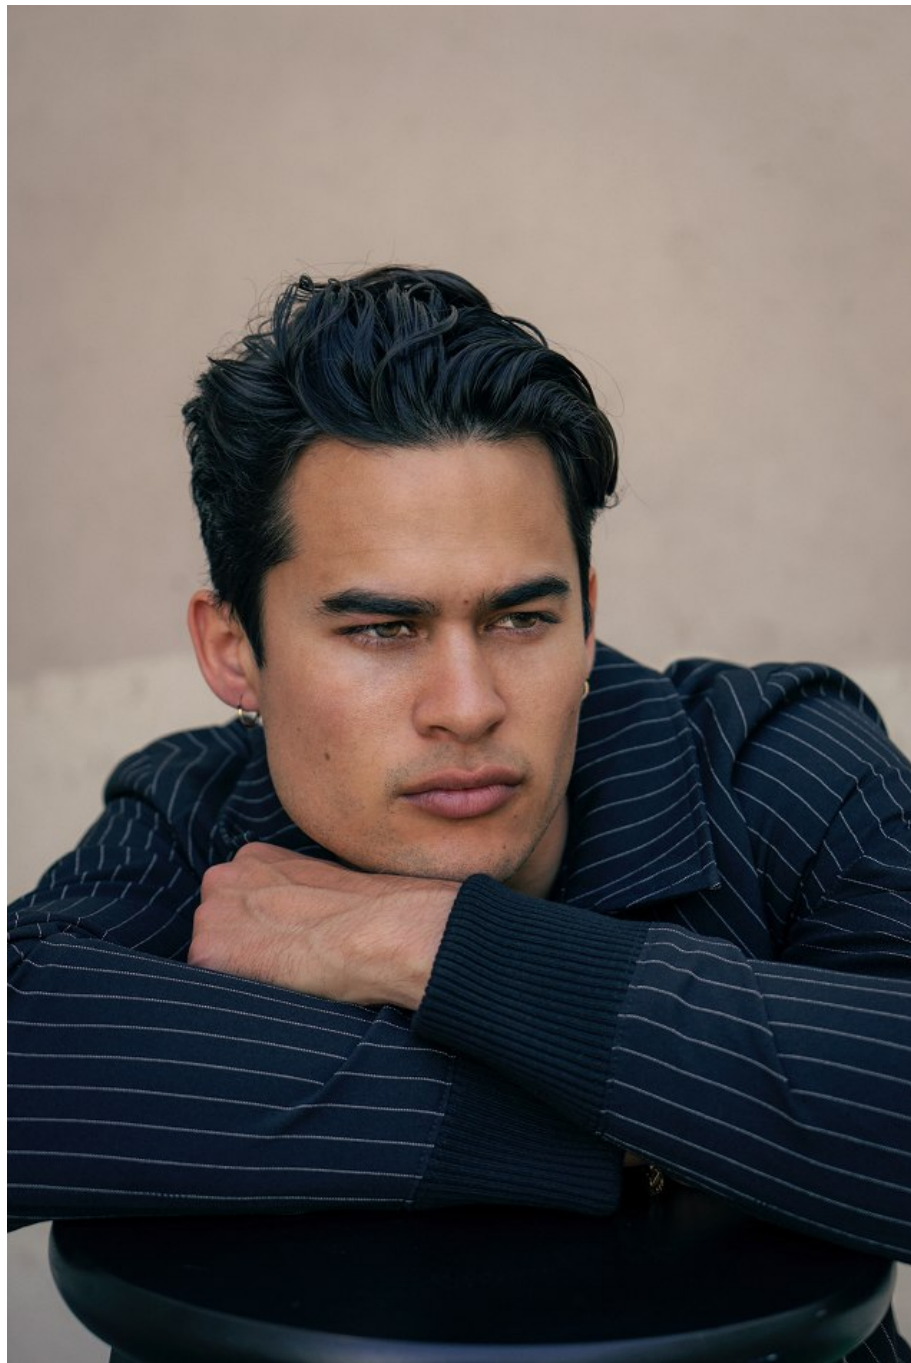

Noah Steinbuch   Height 6'0" | 183cm   Suit 41" | 104cm R   Shirt 36" | 92cm   Waist 32" | 81cm
Inseam 32" | 81cm   Shoe 10.5 US | 44.5 EU   Hair Black   Eyes Brown