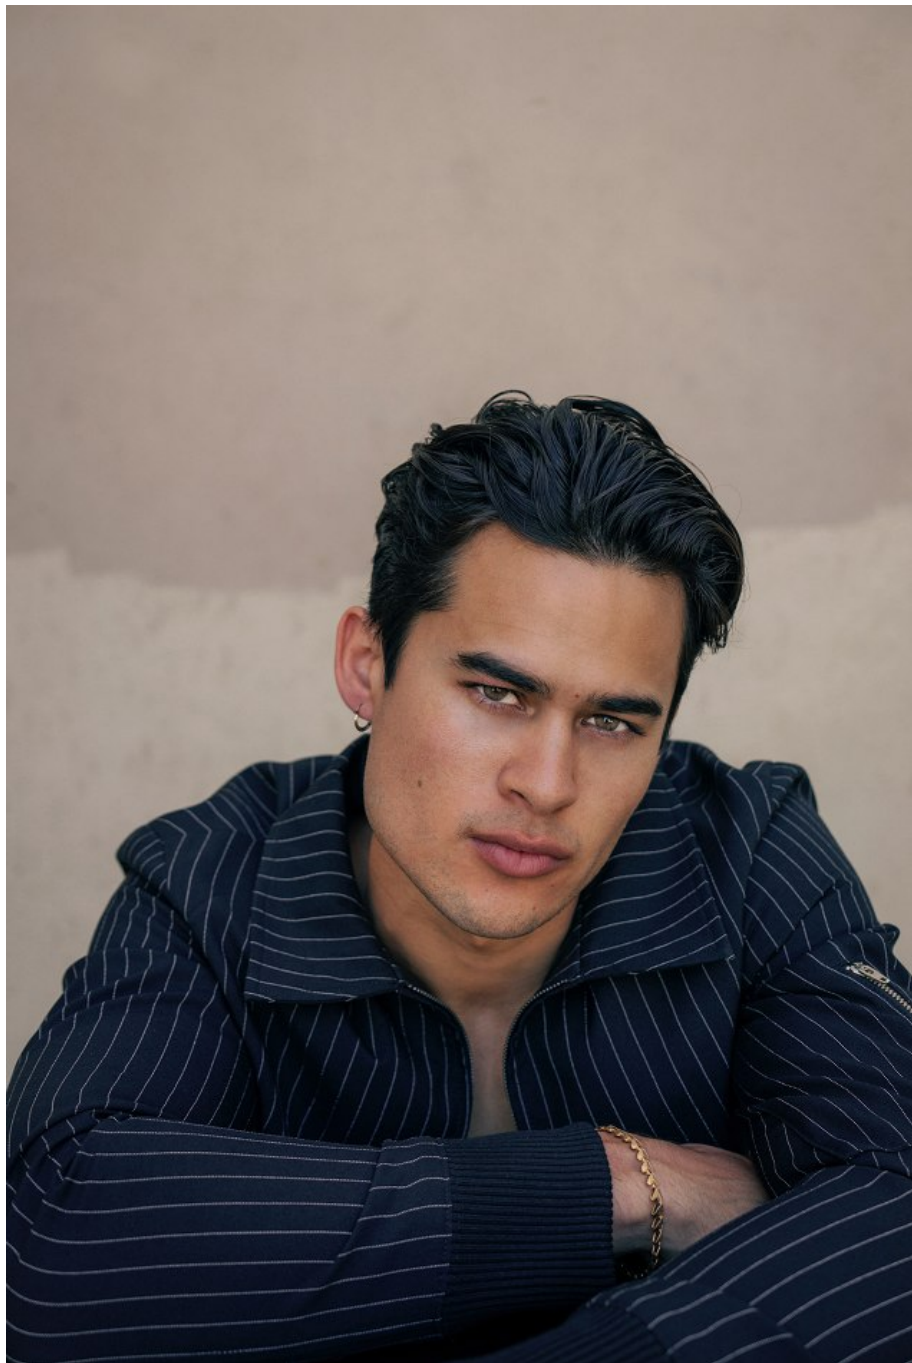

Noah Steinbuch   Height 6'0" | 183cm   Suit 41" | 104cm R   Shirt 36" | 92cm   Waist 32" | 81cm
Inseam 32" | 81cm   Shoe 10.5 US | 44.5 EU   Hair Black   Eyes Brown