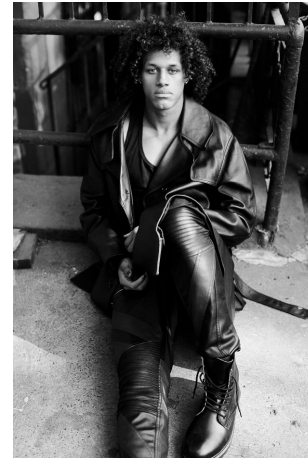

Jaelin Reeves Height 6'2" | 188cm Suit 38" | 97cm L Shirt 34" | 86cm Waist 31" | 79cm
Inseam 33" | 84cm Shoe 11 US | 45.5 EU Hair Brown Eyes Hazel

Jaelin Reeves Height 6'2" | 188cm Suit 38" | 97cm L Shirt 34" | 86cm Waist 31" | 79cm
Inseam 33" | 84cm Shoe 11 US | 45.5 EU Hair Brown Eyes Hazel