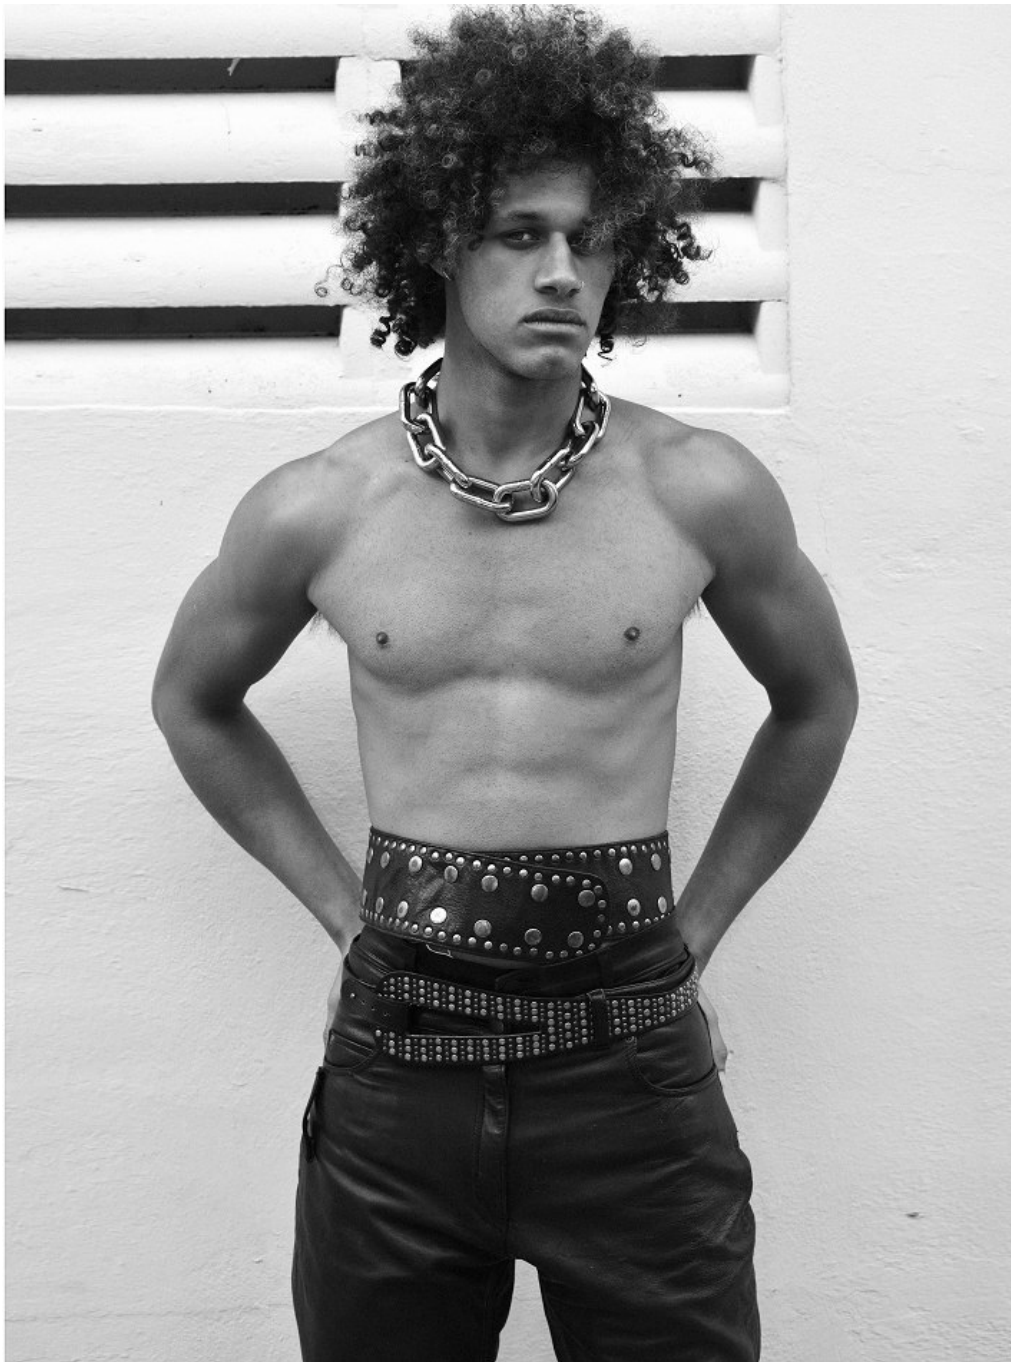

Jaelin Reeves Height 6'2" | 188cm Suit 38" | 97cm L Shirt 34" | 86cm Waist 31" | 79cm
Inseam 33" | 84cm Shoe 11 US | 45.5 EU Hair Brown Eyes Hazel

Jaelin Reeves Height 6'2" | 188cm Suit 38" | 97cm L Shirt 34" | 86cm Waist 31" | 79cm
Inseam 33" | 84cm Shoe 11 US | 45.5 EU Hair Brown Eyes Hazel