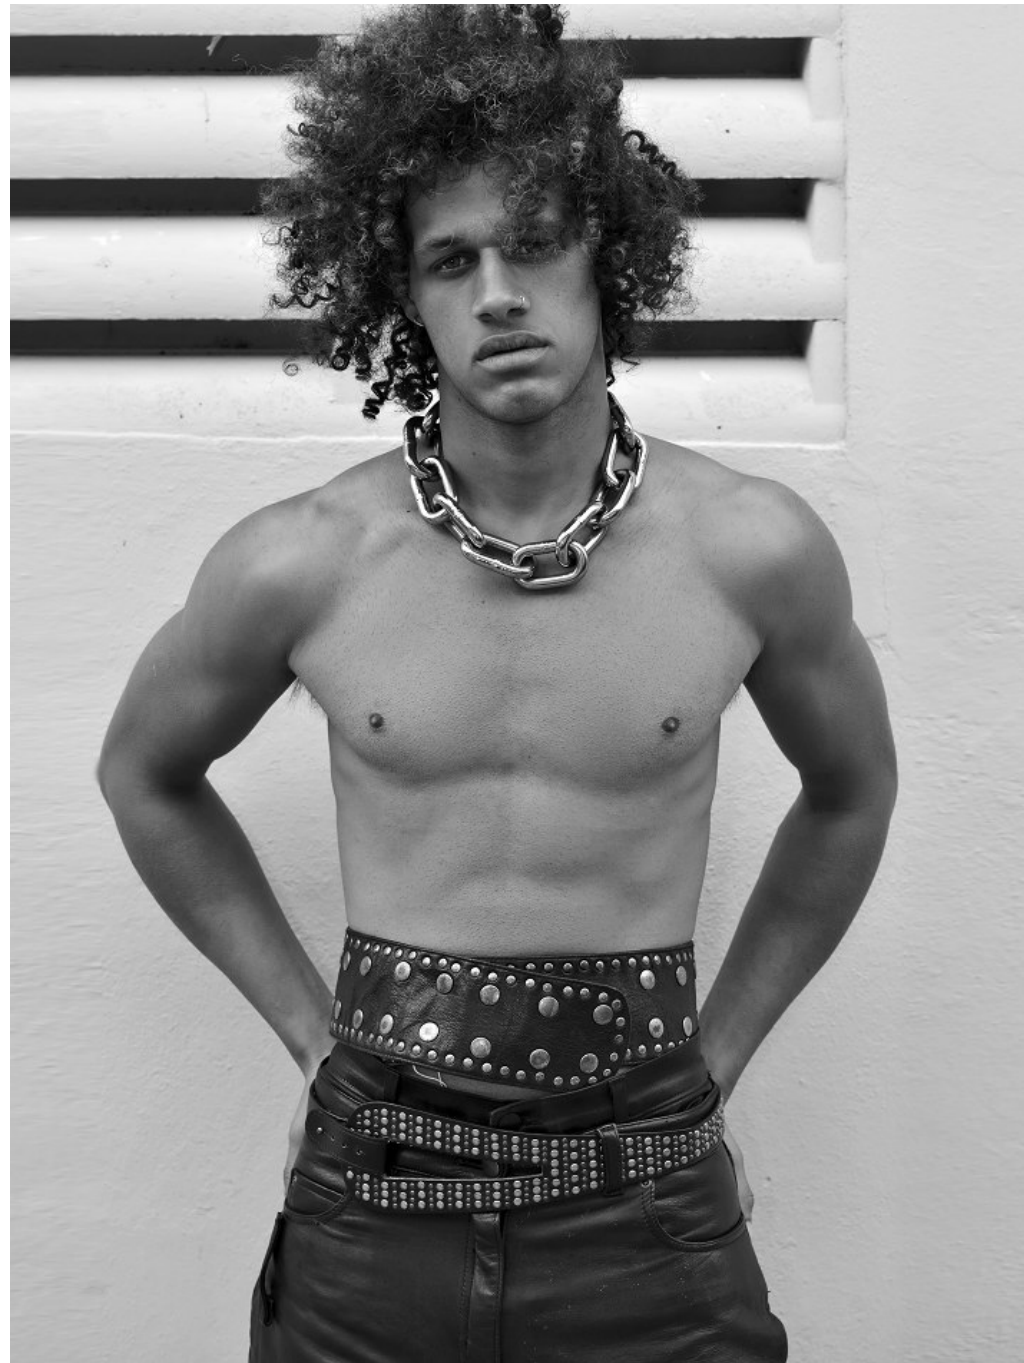

Jaelin Reeves Height 6'2" | 188cm Suit 38" | 97cm L Shirt 34" | 86cm Waist 31" | 79cm
Inseam 33" | 84cm Shoe 11 US | 45.5 EU Hair Brown Eyes Hazel

Jaelin Reeves Height 6'2" | 188cm Suit 38" | 97cm L Shirt 34" | 86cm Waist 31" | 79cm
Inseam 33" | 84cm Shoe 11 US | 45.5 EU Hair Brown Eyes Hazel