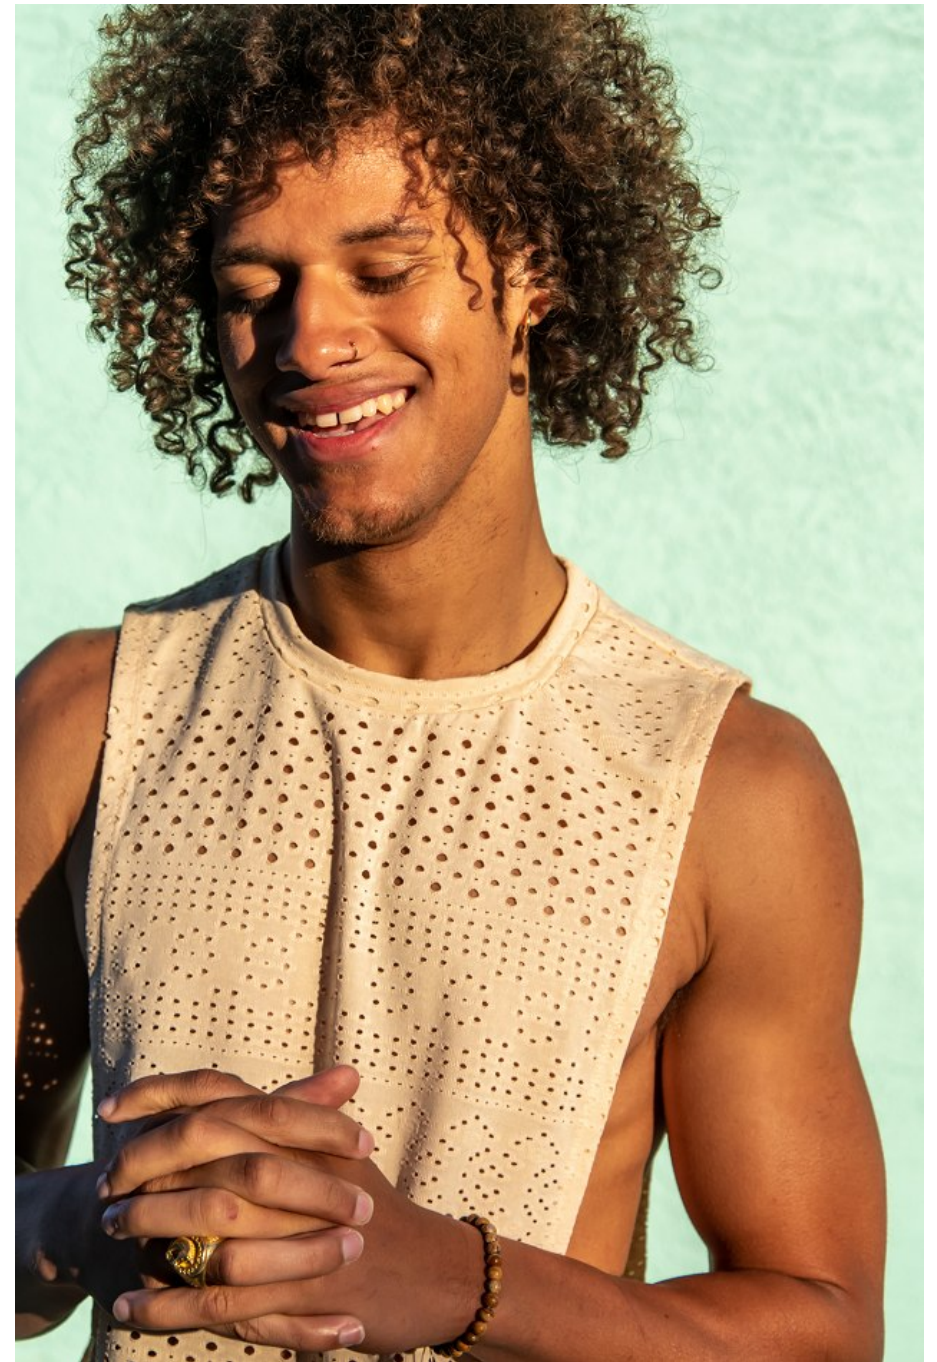

Jaelin Reeves Height 6'2" | 188cm Suit 38" | 97cm L Shirt 34" | 86cm Waist 31" | 79cm
Inseam 33" | 84cm Shoe 11 US | 45.5 EU Hair Brown Eyes Hazel

Jaelin Reeves Height 6'2" | 188cm Suit 38" | 97cm L Shirt 34" | 86cm Waist 31" | 79cm
Inseam 33" | 84cm Shoe 11 US | 45.5 EU Hair Brown Eyes Hazel