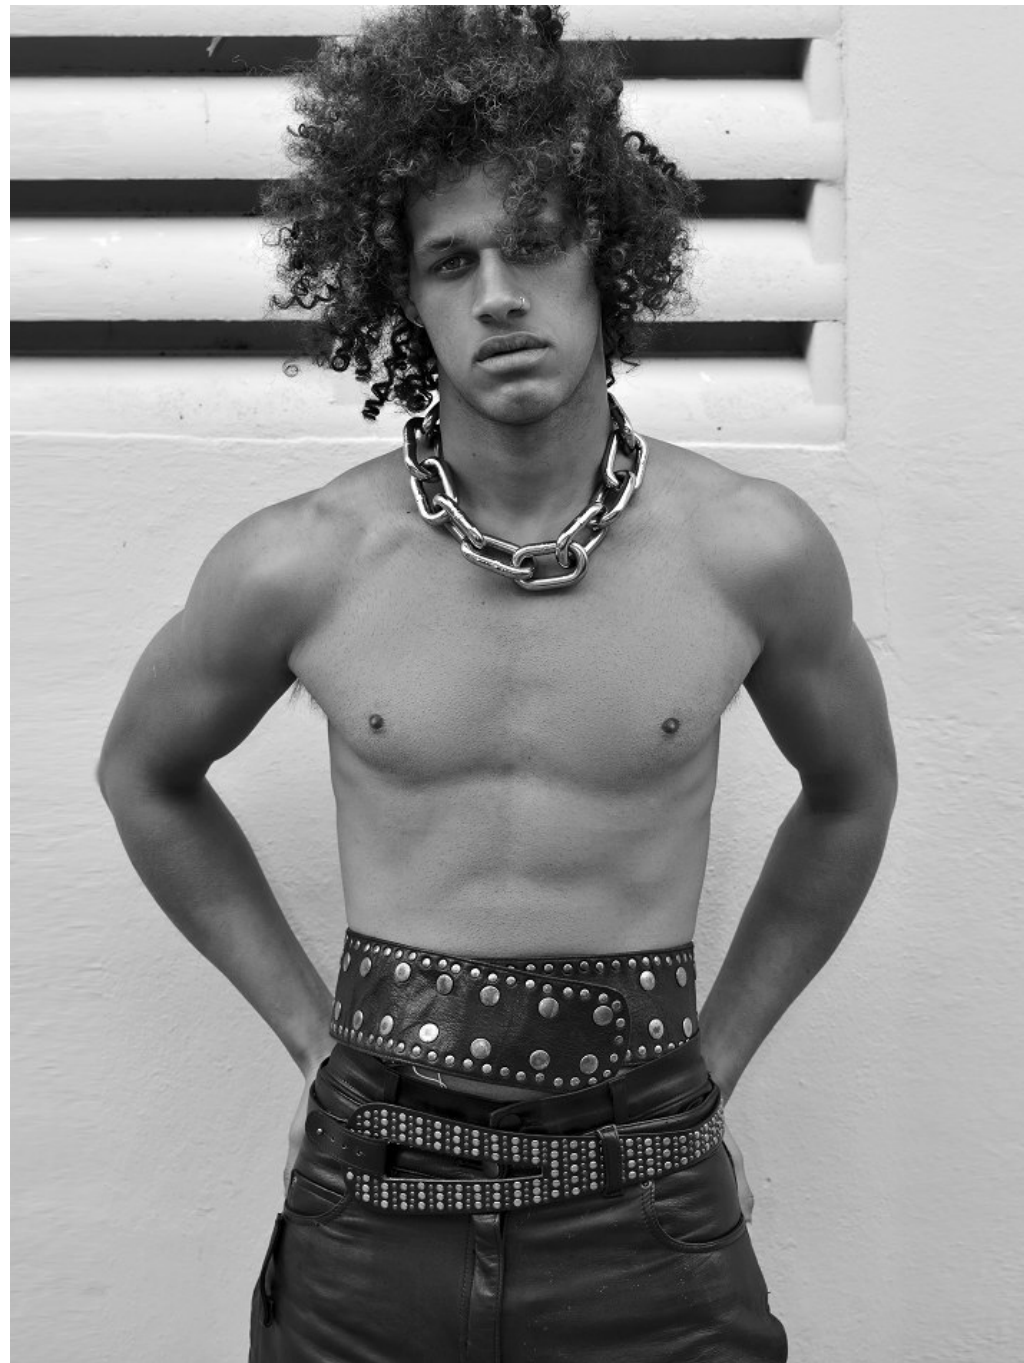

Jaelin Reeves Height 6'2" | 188cm Suit 38" | 97cm L Shirt 34" | 86cm Waist 31" | 79cm
Inseam 33" | 84cm Shoe 11 US | 45.5 EU Hair Brown Eyes Hazel

Jaelin Reeves Height 6'2" | 188cm Suit 38" | 97cm L Shirt 34" | 86cm Waist 31" | 79cm
Inseam 33" | 84cm Shoe 11 US | 45.5 EU Hair Brown Eyes Hazel