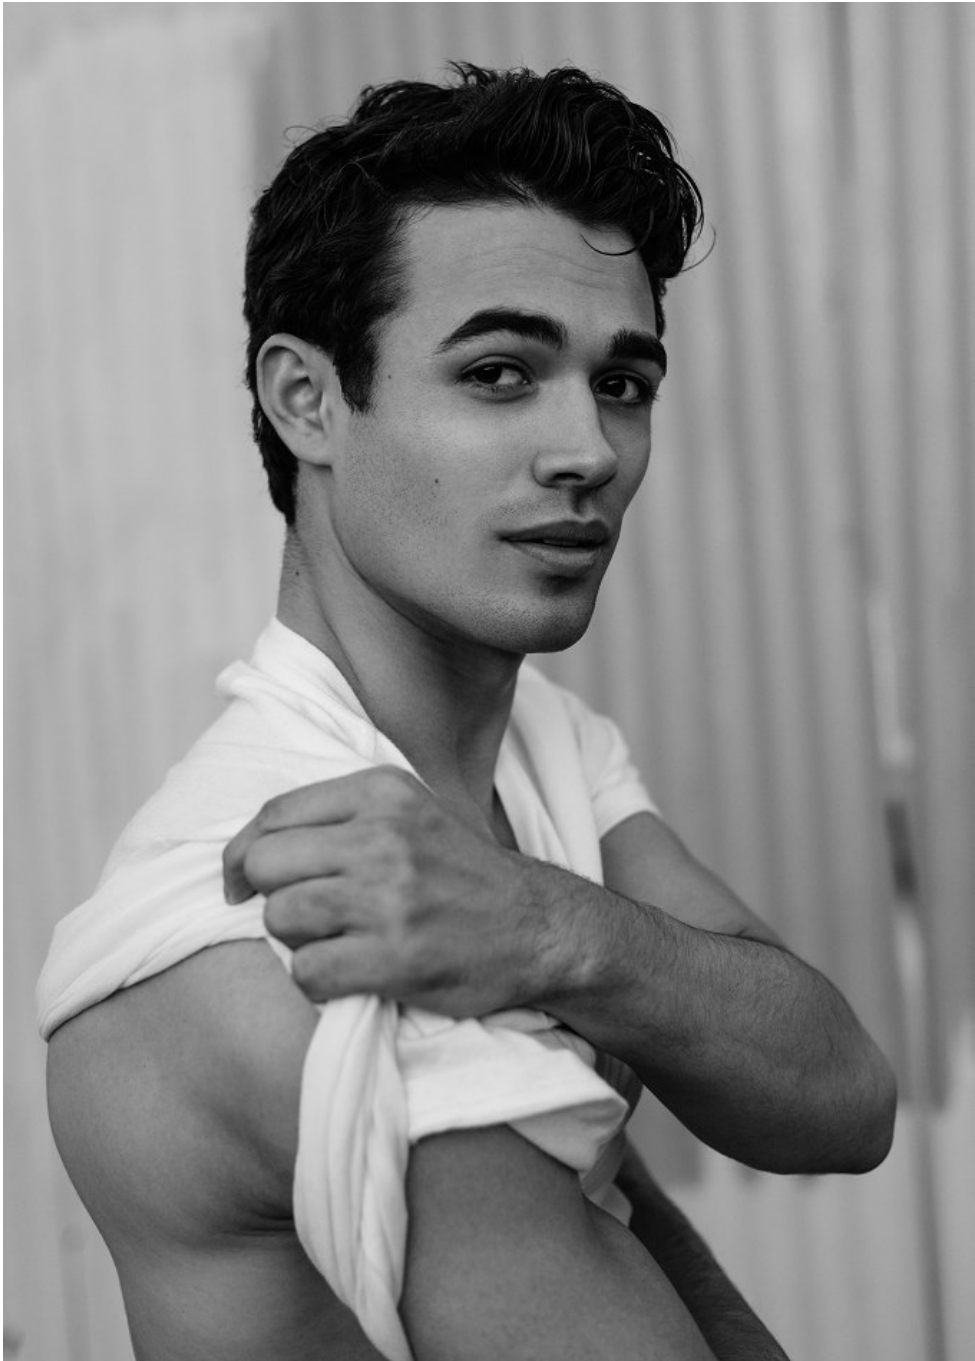

Chase Hamilton Height 6'0" | 183cm Suit 38" | 97cm R Shirt 32" | 81cm Waist 32" | 81cm
Inseam 32" | 81cm Shoe 10.5 US | 44.5 EU Hair Brown Eyes Brown

Chase Hamilton Height 6'0" | 183cm Suit 38" | 97cm R Shirt 32" | 81cm Waist 32" | 81cm
Inseam 32" | 81cm Shoe 10.5 US | 44.5 EU Hair Brown Eyes Brown

Chase Hamilton Height 6'0" | 183cm Suit 38" | 97cm R Shirt 32" | 81cm Waist 32" | 81cm
Inseam 32" | 81cm Shoe 10.5 US | 44.5 EU Hair Brown Eyes Brown

CGM
CAROLINE GLEASON
MANAGEMENT

Chase Hamilton Height 6'0" | 183cm Suit 38" | 97cm R Shirt 32" | 81cm Waist 32" | 81cm
Inseam 32" | 81cm Shoe 10.5 US | 44.5 EU Hair Brown Eyes Brown