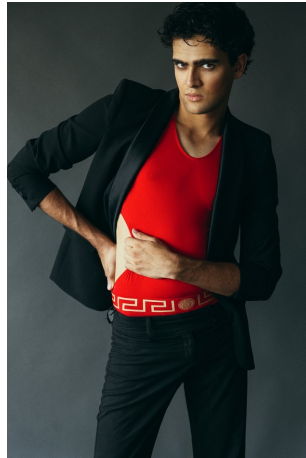

Viren Aluri Height 6'3" | 191cm Suit 40" | 102cm R Shirt 34" | 86cm Waist 32" | 81cm
Inseam 34" | 86cm Shoe 12 US | 46.5 EU Hair Brown Eyes Brown

Viren Aluri Height 6'3" | 191cm Suit 40" | 102cm R Shirt 34" | 86cm Waist 32" | 81cm
Inseam 34" | 86cm Shoe 12 US | 46.5 EU Hair Brown Eyes Brown

Viren Aluri Height 6'3" | 191cm Suit 40" | 102cm R Shirt 34" | 86cm Waist 32" | 81cm
Inseam 34" | 86cm Shoe 12 US | 46.5 EU Hair Brown Eyes Brown