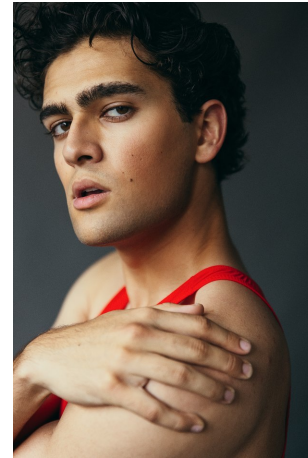

Viren Aluri Height 6'3" | 191cm Suit 40" | 102cm R Shirt 34" | 86cm Waist 32" | 81cm  
Inseam 34" | 86cm Shoe 12 US | 46.5 EU Hair Brown Eyes Brown

Viren Aluri Height 6'3" | 191cm Suit 40" | 102cm R Shirt 34" | 86cm Waist 32" | 81cm  
Inseam 34" | 86cm Shoe 12 US | 46.5 EU Hair Brown Eyes Brown

Viren Aluri   Height 6'3" | 191cm   Suit 40" | 102cm R   Shirt 34" | 86cm   Waist 32" | 81cm  
Inseam 34" | 86cm   Shoe 12 US | 46.5 EU   Hair Brown   Eyes Brown