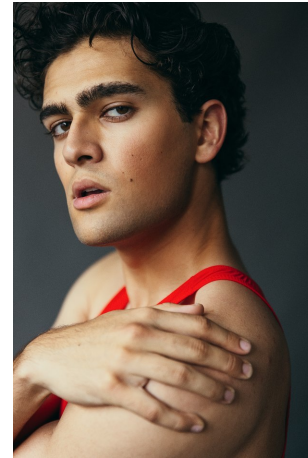

Viren Aluri Height 6'3" | 191cm Suit 40" | 102cm R Shirt 34" | 86cm Waist 32" | 81cm
Inseam 34" | 86cm Shoe 12 US | 46.5 EU Hair Brown Eyes Brown

Viren Aluri Height 6'3" | 191cm Suit 40" | 102cm R Shirt 34" | 86cm Waist 32" | 81cm
Inseam 34" | 86cm Shoe 12 US | 46.5 EU Hair Brown Eyes Brown

Viren Aluri Height 6'3" | 191cm Suit 40" | 102cm R Shirt 34" | 86cm Waist 32" | 81cm
Inseam 34" | 86cm Shoe 12 US | 46.5 EU Hair Brown Eyes Brown