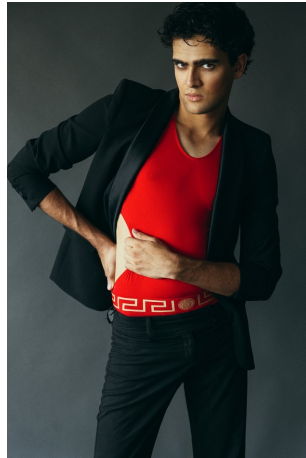

Viren Aluri Height 6'3" | 191cm Suit 40" | 102cm R Shirt 34" | 86cm Waist 32" | 81cm  
Inseam 34" | 86cm Shoe 12 US | 46.5 EU Hair Brown Eyes Brown

Viren Aluri Height 6'3" | 191cm Suit 40" | 102cm R Shirt 34" | 86cm Waist 32" | 81cm  
Inseam 34" | 86cm Shoe 12 US | 46.5 EU Hair Brown Eyes Brown

Viren Aluri   Height 6'3" | 191cm   Suit 40" | 102cm R   Shirt 34" | 86cm   Waist 32" | 81cm  
Inseam 34" | 86cm   Shoe 12 US | 46.5 EU   Hair Brown   Eyes Brown