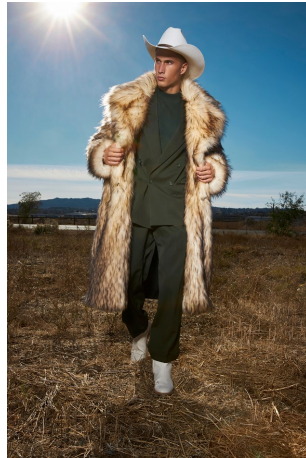

Keltan Lawler Height 6'1.5" | 186cm Suit 40" | 101cm R Shirt 34" | 86cm Waist 32" | 81cm
Inseam 32" | 81cm Shoe 11 US | 28 EU Hair Brown Eyes Green | Blue

Keltan Lawler Height 6'1.5" | 186cm Suit 40" | 101cm R Shirt 34" | 86cm Waist 32" | 81cm
 Inseam 32" | 81cm Shoe 11 US | 28 EU Hair Brown Eyes Green | Blue