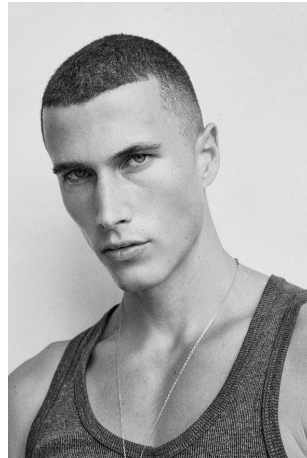

Keltan Lawler Height 6'1.5" | 186cm Suit 40" | 101cm R Shirt 34" | 86cm Waist 32" | 81cm
Inseam 32" | 81cm Shoe 11 US | 28 EU Hair Brown Eyes Green | Blue

Keltan Lawler Height 6'1.5" | 186cm Suit 40" | 101cm R Shirt 34" | 86cm Waist 32" | 81cm
 Inseam 32" | 81cm Shoe 11 US | 28 EU Hair Brown Eyes Green | Blue