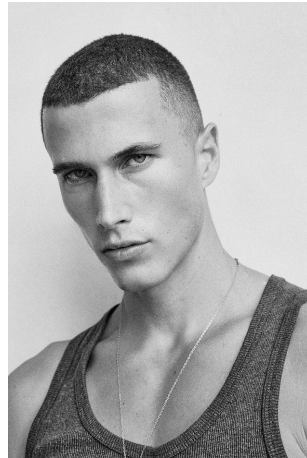

Keltan Lawler Height 6'1.5" | 186cm Suit 40" | 101cm R Shirt 34" | 86cm Waist 32" | 81cm  
Inseam 32" | 81cm Shoe 11 US | 28 EU Hair Brown Eyes Green | Blue

Keltan Lawler Height 6'1.5" | 186cm Suit 40" | 101cm R Shirt 34" | 86cm Waist 32" | 81cm  
 Inseam 32" | 81cm Shoe 11 US | 28 EU Hair Brown Eyes Green | Blue