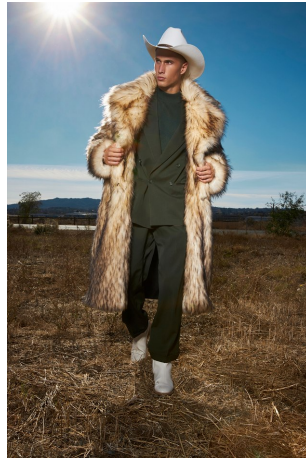

Keltan Lawler Height 6'1.5" | 186cm Suit 40" | 101cm R Shirt 34" | 86cm Waist 32" | 81cm  
Inseam 32" | 81cm Shoe 11 US | 28 EU Hair Brown Eyes Green | Blue

Keltan Lawler Height 6'1.5" | 186cm Suit 40" | 101cm R Shirt 34" | 86cm Waist 32" | 81cm  
 Inseam 32" | 81cm Shoe 11 US | 28 EU Hair Brown Eyes Green | Blue