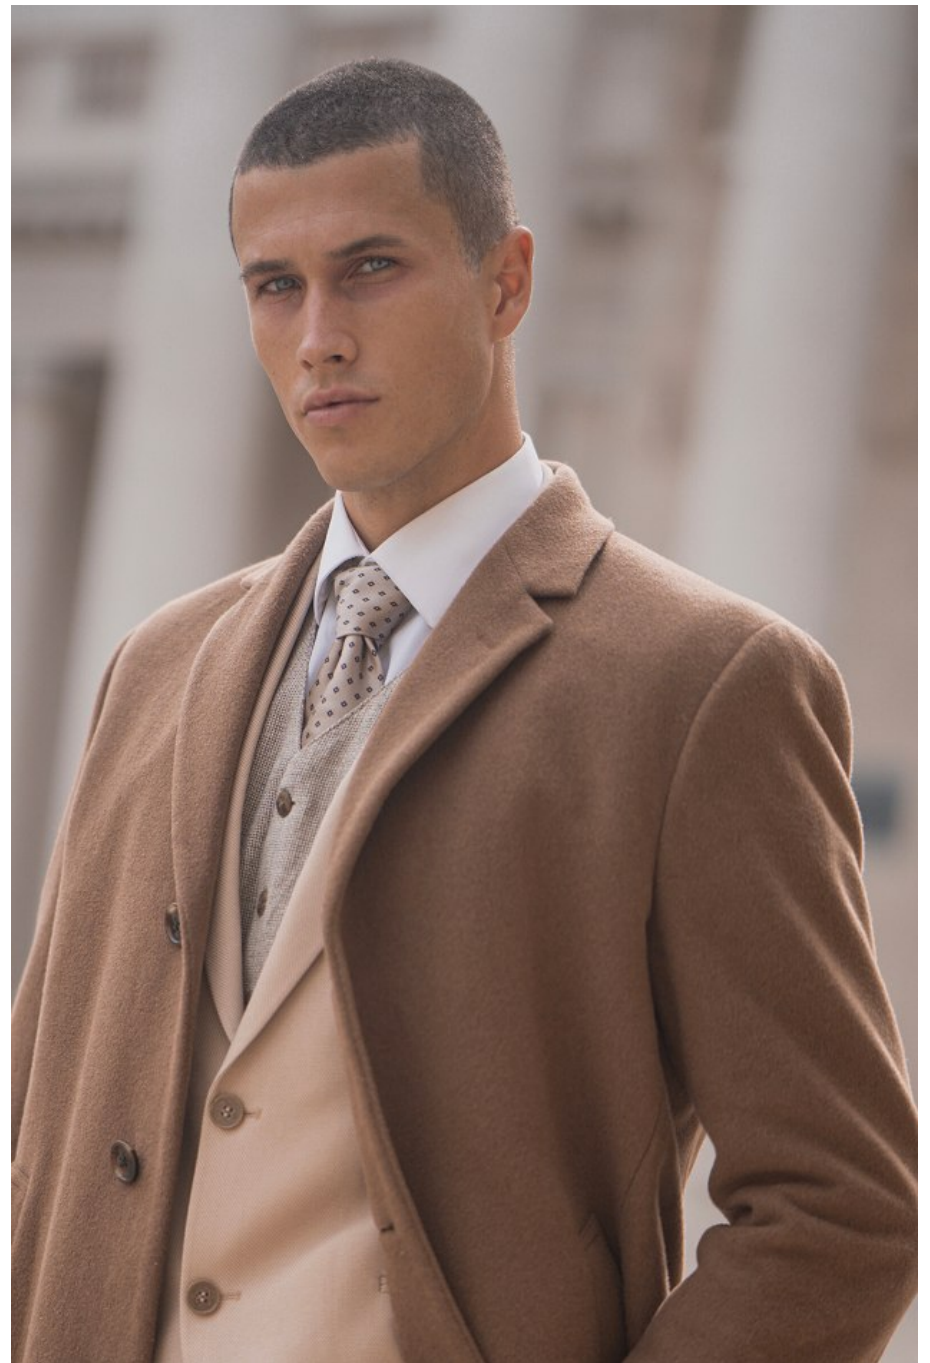

Keltan Lawler Height 6'1.5" | 186cm Suit 40" | 101cm R Shirt 34" | 86cm Waist 32" | 81cm
Inseam 32" | 81cm Shoe 11 US | 28 EU Hair Brown Eyes Green | Blue