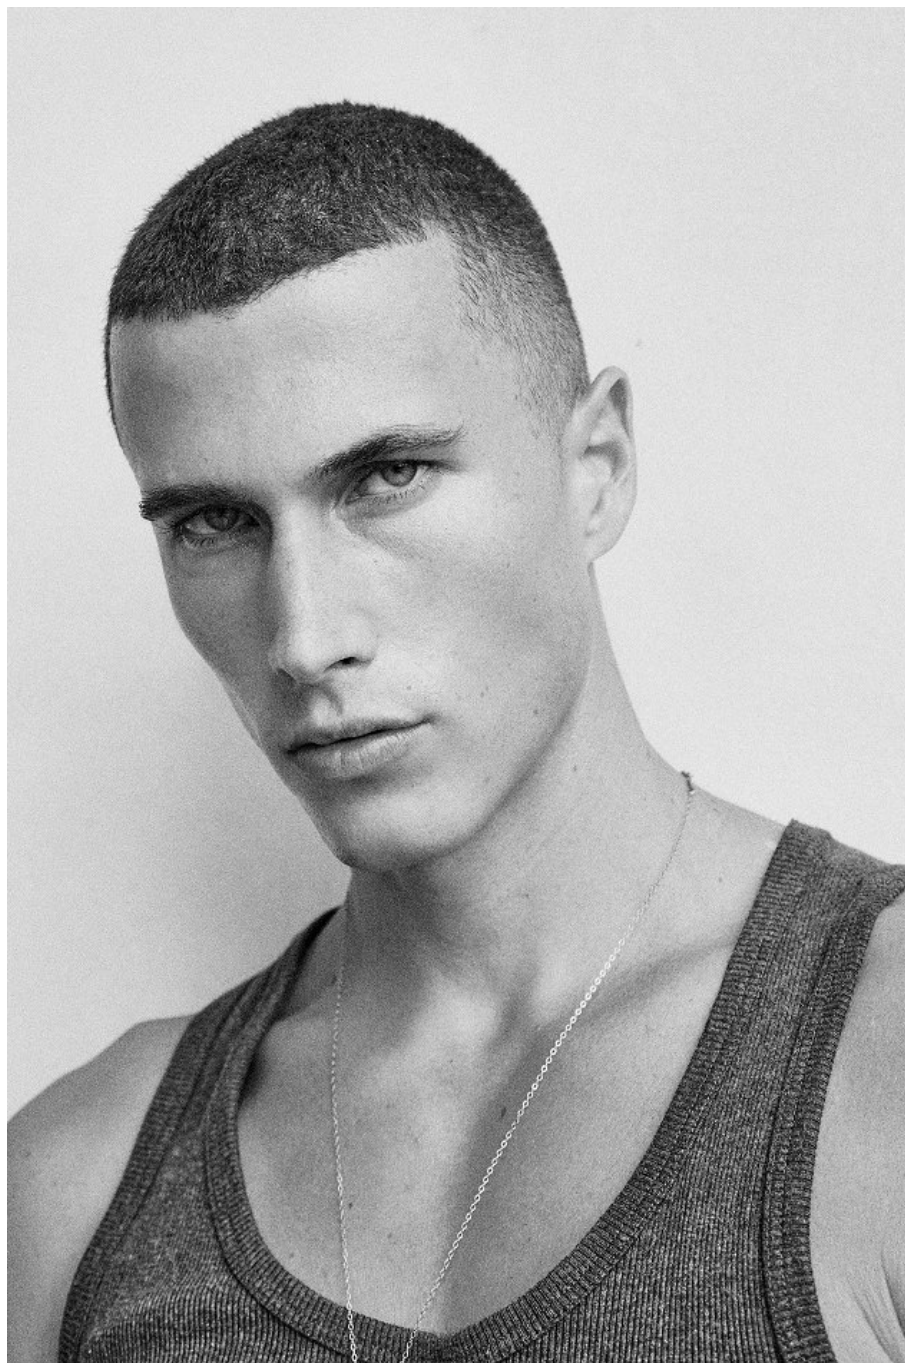

Keltan Lawler Height 6'1.5" | 186cm Suit 40" | 101cm R Shirt 34" | 86cm Waist 32" | 81cm
Inseam 32" | 81cm Shoe 11 US | 28 EU Hair Brown Eyes Green | Blue