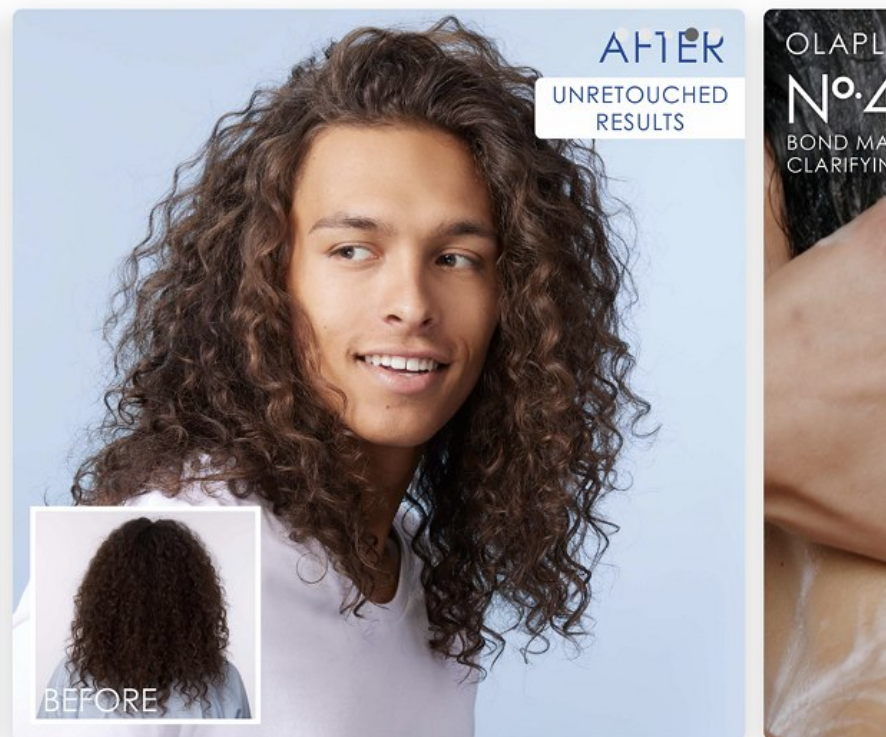

headandshoulders

REMOVE OIL & FLAKES
*with regular use

CLINICALLY PROVEN
UP TO 100%
DANDRUFF PROTECTION

up to 100% flake free,
with regular use

head & shoulders
CLINICAL STRENGTH
DANDRUFF DEFENSE
ADVANCED OIL CONTROL
WITH SALICYLIC ACID

Shop Now

SEPHORA

Search

Olaplex

No. 4C Bond Maintenance™ Clarifying Shampoo

Write a review | Ask a question | ❤️ 57

$28.00 get it for (% Off) with Auto-Replenish

or 4 payments of $7.00 with Klarna. ⓘ

Size: 8.5 oz / 250 mL

OUT OF STOCK

NEW

Coming Soon
Email When In Stock

Desmond Etheridge Height 5'11.5" | 181cm Suit 38" | 97cm R Shirt 34" | 86cm Waist 31" | 79cm
Inseam 32" | 81cm Shoe 12 US | 46.5 EU Hair Brown Eyes Hazel

CGM
CAROLINE GLEASON
MANAGEMENT