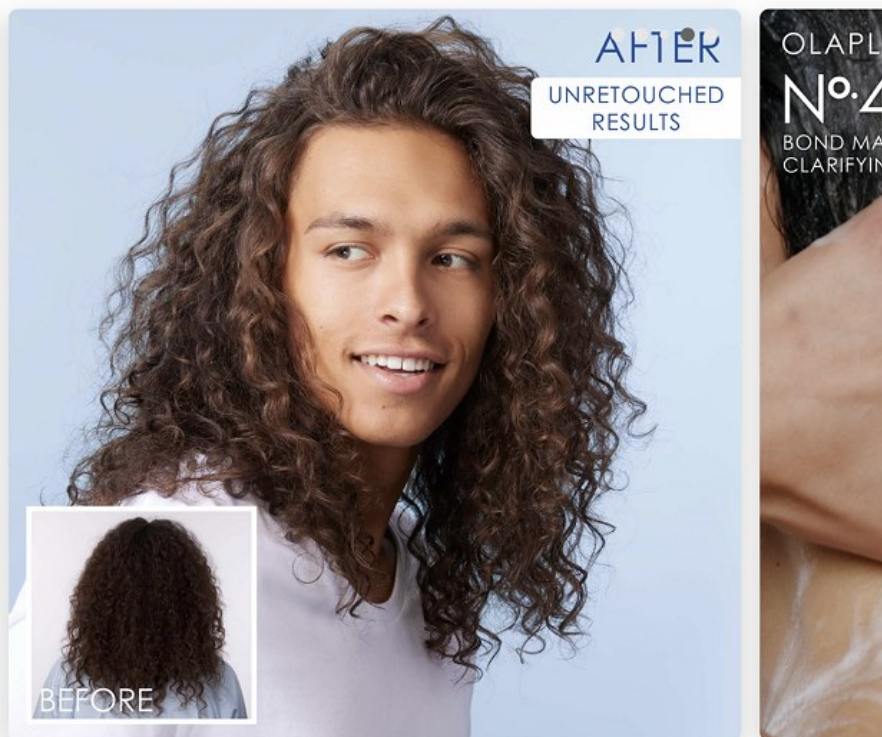

headandshoulders

REMOVE OIL & FLAKES
*with regular use

CLINICALLY PROVEN
UP TO 100%
DANDRUFF PROTECTION

*up to 100% flake free, with regular use

head & shoulders
CLINICAL STRENGTH
DANDRUFF DEFENSE
ADVANCED OIL CONTROL
WITH SALICYLIC ACID

Shop Now >

SEPHORA

Search

Olaplex

No. 4C Bond Maintenance™ Clarifying Shampoo

Write a review | Ask a question | ❤️ 57

$28.00 get it for (% Off) with Auto-Replenish

or 4 payments of $7.00 with Klarna. ⓘ

Size: 8.5 oz / 250 mL

OUT OF STOCK

NEW

Coming Soon
Email When In Stock

Desmond Etheridge Height 5'11.5" | 181cm Suit 38" | 97cm R Shirt 34" | 86cm Waist 31" | 79cm
Inseam 32" | 81cm Shoe 12 US | 46.5 EU Hair Brown Eyes Hazel

CGM
CAROLINE GLEASON
MANAGEMENT