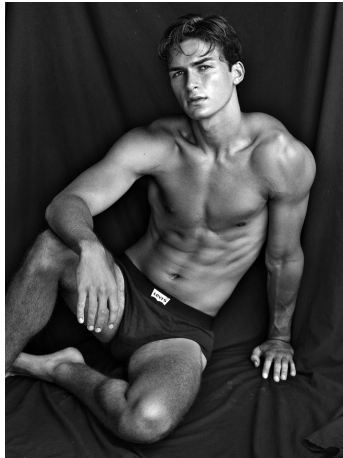

Trevor Rupich Height 6'1" | 185cm Suit 38" | 97cm R Shirt 34" | 86cm Waist 32" | 81cm
Inseam 32" | 81cm Shoe 11.5 US | 46 EU Hair Brown Eyes Green

Trevor Rupich Height 6'1" | 185cm Suit 38" | 97cm R Shirt 34" | 86cm Waist 32" | 81cm
 Inseam 32" | 81cm Shoe 11.5 US | 46 EU Hair Brown Eyes Green

Trevor Rupich Height 6'1" | 185cm Suit 38" | 97cm R Shirt 34" | 86cm Waist 32" | 81cm
Inseam 32" | 81cm Shoe 11.5 US | 46 EU Hair Brown Eyes Green