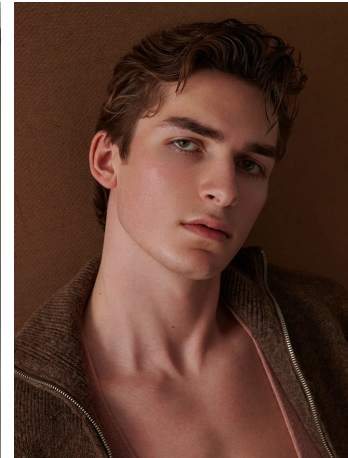

Trevor Rupich Height 6'1" | 185cm Suit 38" | 97cm R Shirt 34" | 86cm Waist 32" | 81cm
Inseam 32" | 81cm Shoe 11.5 US | 46 EU Hair Brown Eyes Green

Trevor Rupich Height 6'1" | 185cm Suit 38" | 97cm R Shirt 34" | 86cm Waist 32" | 81cm
Inseam 32" | 81cm Shoe 11.5 US | 46 EU Hair Brown Eyes Green

Trevor Rupich Height 6'1" | 185cm Suit 38" | 97cm R Shirt 34" | 86cm Waist 32" | 81cm
Inseam 32" | 81cm Shoe 11.5 US | 46 EU Hair Brown Eyes Green