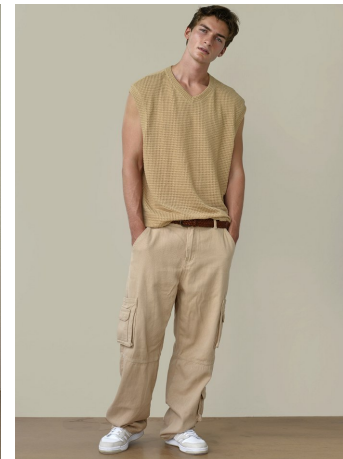

Trevor Rupich Height 6'1" | 185cm Suit 38" | 97cm R Shirt 34" | 86cm Waist 32" | 81cm
Inseam 32" | 81cm Shoe 11.5 US | 46 EU Hair Brown Eyes Green

Trevor Rupich Height 6'1" | 185cm Suit 38" | 97cm R Shirt 34" | 86cm Waist 32" | 81cm
 Inseam 32" | 81cm Shoe 11.5 US | 46 EU Hair Brown Eyes Green

Trevor Rupich Height 6'1" | 185cm Suit 38" | 97cm R Shirt 34" | 86cm Waist 32" | 81cm
Inseam 32" | 81cm Shoe 11.5 US | 46 EU Hair Brown Eyes Green