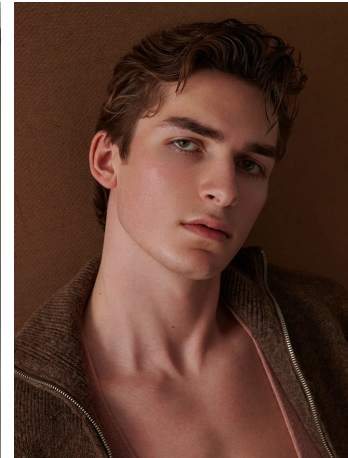

Trevor Rupich Height 6'1" | 185cm Suit 38" | 97cm R Shirt 34" | 86cm Waist 32" | 81cm
Inseam 32" | 81cm Shoe 11.5 US | 46 EU Hair Brown Eyes Green

Trevor Rupich Height 6'1" | 185cm Suit 38" | 97cm R Shirt 34" | 86cm Waist 32" | 81cm
 Inseam 32" | 81cm Shoe 11.5 US | 46 EU Hair Brown Eyes Green

Trevor Rupich Height 6'1" | 185cm Suit 38" | 97cm R Shirt 34" | 86cm Waist 32" | 81cm
Inseam 32" | 81cm Shoe 11.5 US | 46 EU Hair Brown Eyes Green