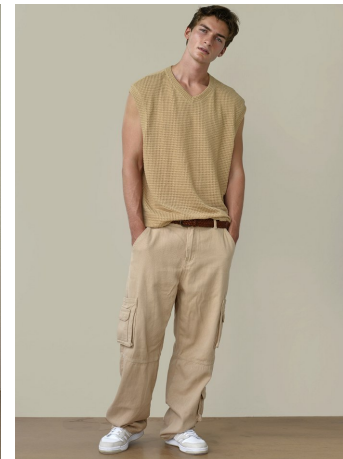

Trevor Rupich Height 6'1" | 185cm Suit 38" | 97cm R Shirt 34" | 86cm Waist 32" | 81cm
Inseam 32" | 81cm Shoe 11.5 US | 46 EU Hair Brown Eyes Green

Trevor Rupich Height 6'1" | 185cm Suit 38" | 97cm R Shirt 34" | 86cm Waist 32" | 81cm
Inseam 32" | 81cm Shoe 11.5 US | 46 EU Hair Brown Eyes Green

Trevor Rupich Height 6'1" | 185cm Suit 38" | 97cm R Shirt 34" | 86cm Waist 32" | 81cm
Inseam 32" | 81cm Shoe 11.5 US | 46 EU Hair Brown Eyes Green