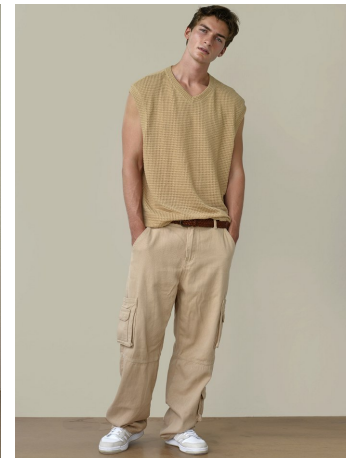

Trevor Rupich Height 6'1" | 185cm Suit 38" | 97cm R Shirt 34" | 86cm Waist 32" | 81cm
Inseam 32" | 81cm Shoe 11.5 US | 46 EU Hair Brown Eyes Green

Trevor Rupich Height 6'1" | 185cm Suit 38" | 97cm R Shirt 34" | 86cm Waist 32" | 81cm
Inseam 32" | 81cm Shoe 11.5 US | 46 EU Hair Brown Eyes Green

Trevor Rupich Height 6'1" | 185cm Suit 38" | 97cm R Shirt 34" | 86cm Waist 32" | 81cm
Inseam 32" | 81cm Shoe 11.5 US | 46 EU Hair Brown Eyes Green