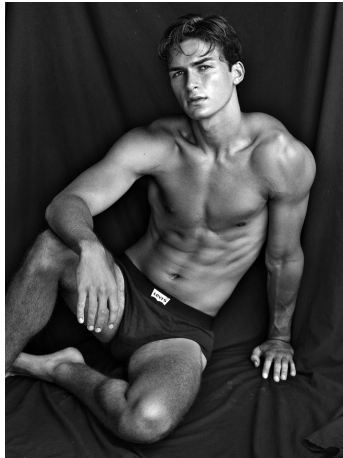

Trevor Rupich Height 6'1" | 185cm Suit 38" | 97cm R Shirt 34" | 86cm Waist 32" | 81cm
Inseam 32" | 81cm Shoe 11.5 US | 46 EU Hair Brown Eyes Green

Trevor Rupich Height 6'1" | 185cm Suit 38" | 97cm R Shirt 34" | 86cm Waist 32" | 81cm
Inseam 32" | 81cm Shoe 11.5 US | 46 EU Hair Brown Eyes Green

Trevor Rupich Height 6'1" | 185cm Suit 38" | 97cm R Shirt 34" | 86cm Waist 32" | 81cm
Inseam 32" | 81cm Shoe 11.5 US | 46 EU Hair Brown Eyes Green