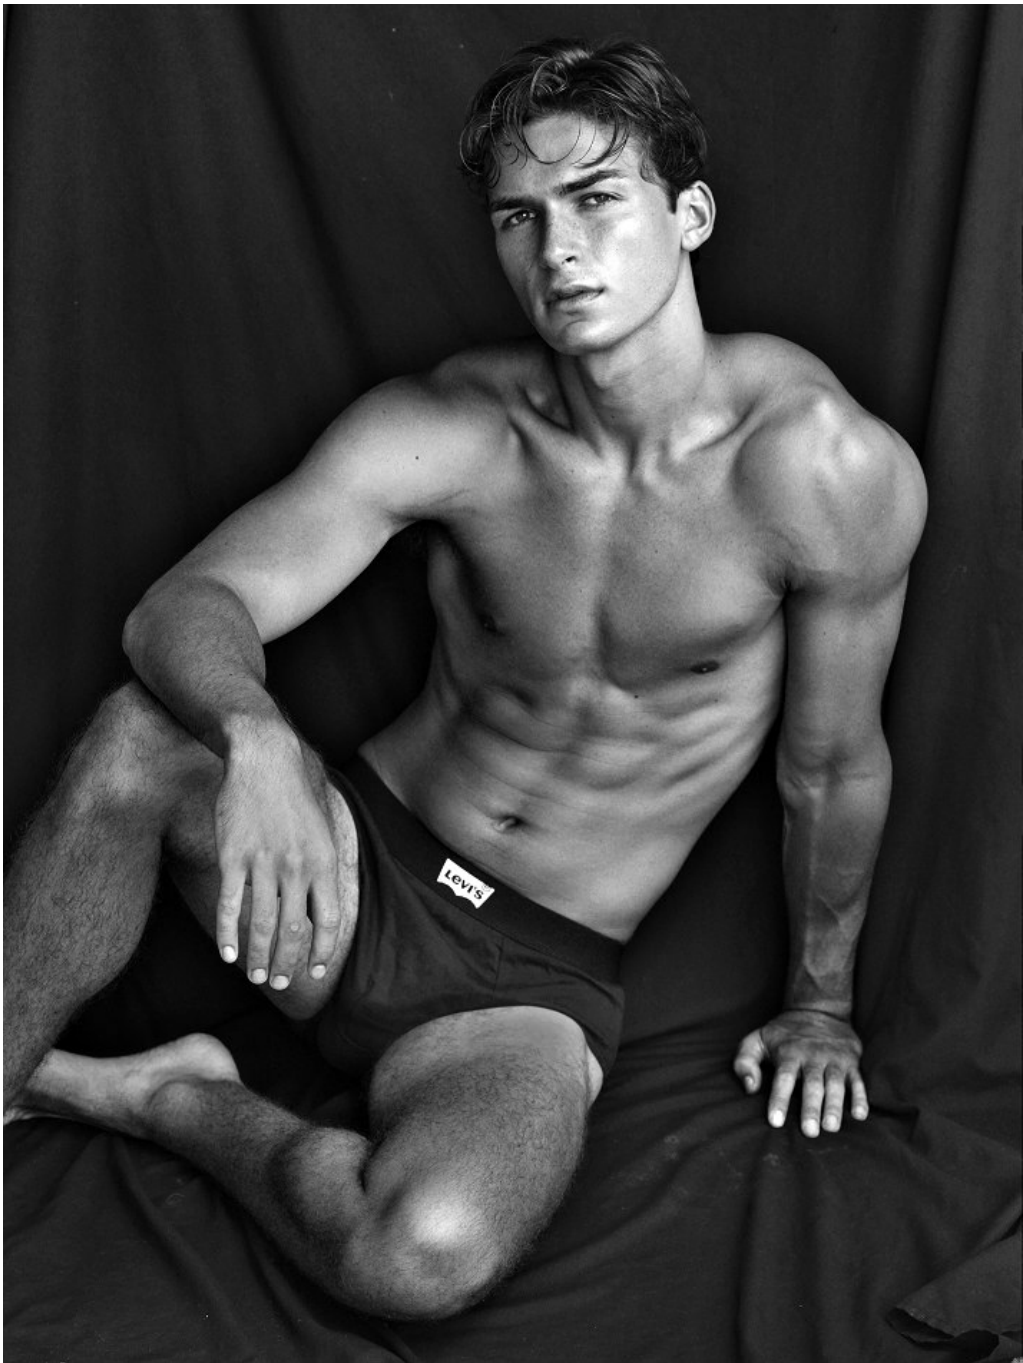

Trevor Rupich Height 6'1" | 185cm Suit 38" | 97cm R Shirt 34" | 86cm Waist 32" | 81cm
Inseam 32" | 81cm Shoe 11.5 US | 46 EU Hair Brown Eyes Green

Trevor Rupich Height 6'1" | 185cm Suit 38" | 97cm R Shirt 34" | 86cm Waist 32" | 81cm
Inseam 32" | 81cm Shoe 11.5 US | 46 EU Hair Brown Eyes Green