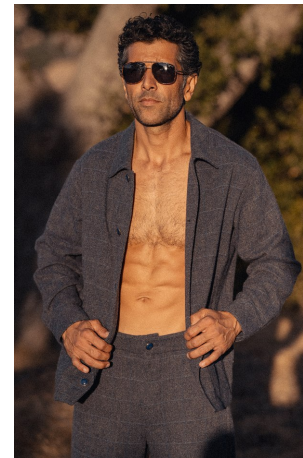

Zadran Wali Height 6'2" | 188cm Suit 40" | 101cm L Shirt 33" | 84cm Waist 32" | 81cm
Inseam 34" | 86cm Shoe 11.5 US | 46 EU Hair Salt and Pepper Eyes Hazel

Zadran Wali Height 6'2" | 188cm Suit 40" | 101cm L Shirt 33" | 84cm Waist 32" | 81cm
Inseam 34" | 86cm Shoe 11.5 US | 46 EU Hair Salt and Pepper Eyes Hazel

Zadran Wali Height 6'2" | 188cm Suit 40" | 101cm L Shirt 33" | 84cm Waist 32" | 81cm
Inseam 34" | 86cm Shoe 11.5 US | 46 EU Hair Salt and Pepper Eyes Hazel