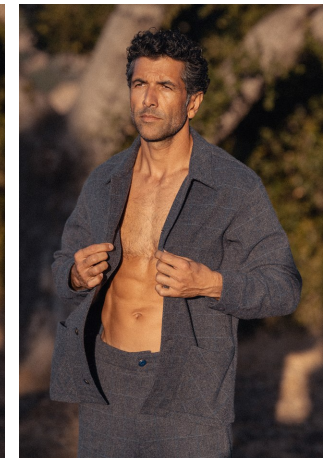

Zadran Wali Height 6'2" | 188cm Suit 40" | 101cm L Shirt 33" | 84cm Waist 32" | 81cm
Inseam 34" | 86cm Shoe 11.5 US | 46 EU Hair Salt and Pepper Eyes Hazel

Zadran Wali Height 6'2" | 188cm Suit 40" | 101cm L Shirt 33" | 84cm Waist 32" | 81cm
Inseam 34" | 86cm Shoe 11.5 US | 46 EU Hair Salt and Pepper Eyes Hazel

Zadran Wali Height 6'2" | 188cm Suit 40" | 101cm L Shirt 33" | 84cm Waist 32" | 81cm
Inseam 34" | 86cm Shoe 11.5 US | 46 EU Hair Salt and Pepper Eyes Hazel