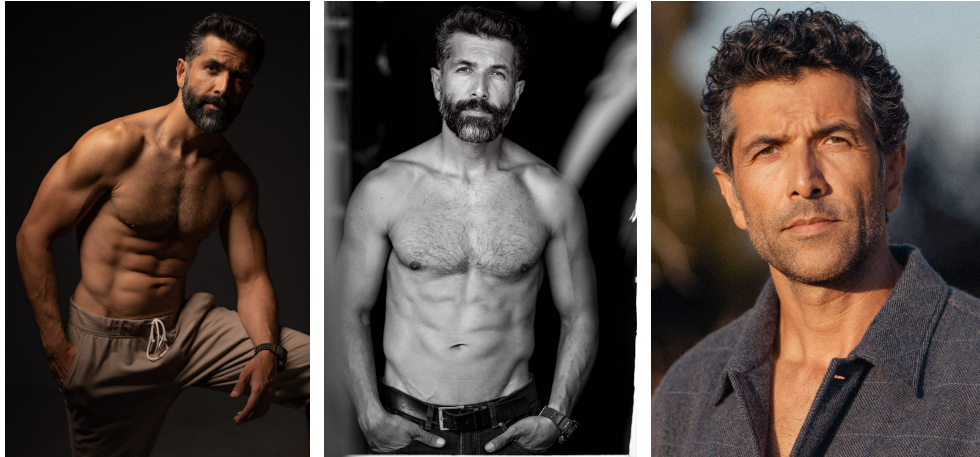

Zadran Wali Height 6'2" | 188cm Suit 40" | 101cm L Shirt 33" | 84cm Waist 32" | 81cm
Inseam 34" | 86cm Shoe 11.5 US | 46 EU Hair Salt and Pepper Eyes Hazel

Zadran Wali Height 6'2" | 188cm Suit 40" | 101cm L Shirt 33" | 84cm Waist 32" | 81cm
Inseam 34" | 86cm Shoe 11.5 US | 46 EU Hair Salt and Pepper Eyes Hazel

Zadran Wali Height 6'2" | 188cm Suit 40" | 101cm L Shirt 33" | 84cm Waist 32" | 81cm
Inseam 34" | 86cm Shoe 11.5 US | 46 EU Hair Salt and Pepper Eyes Hazel