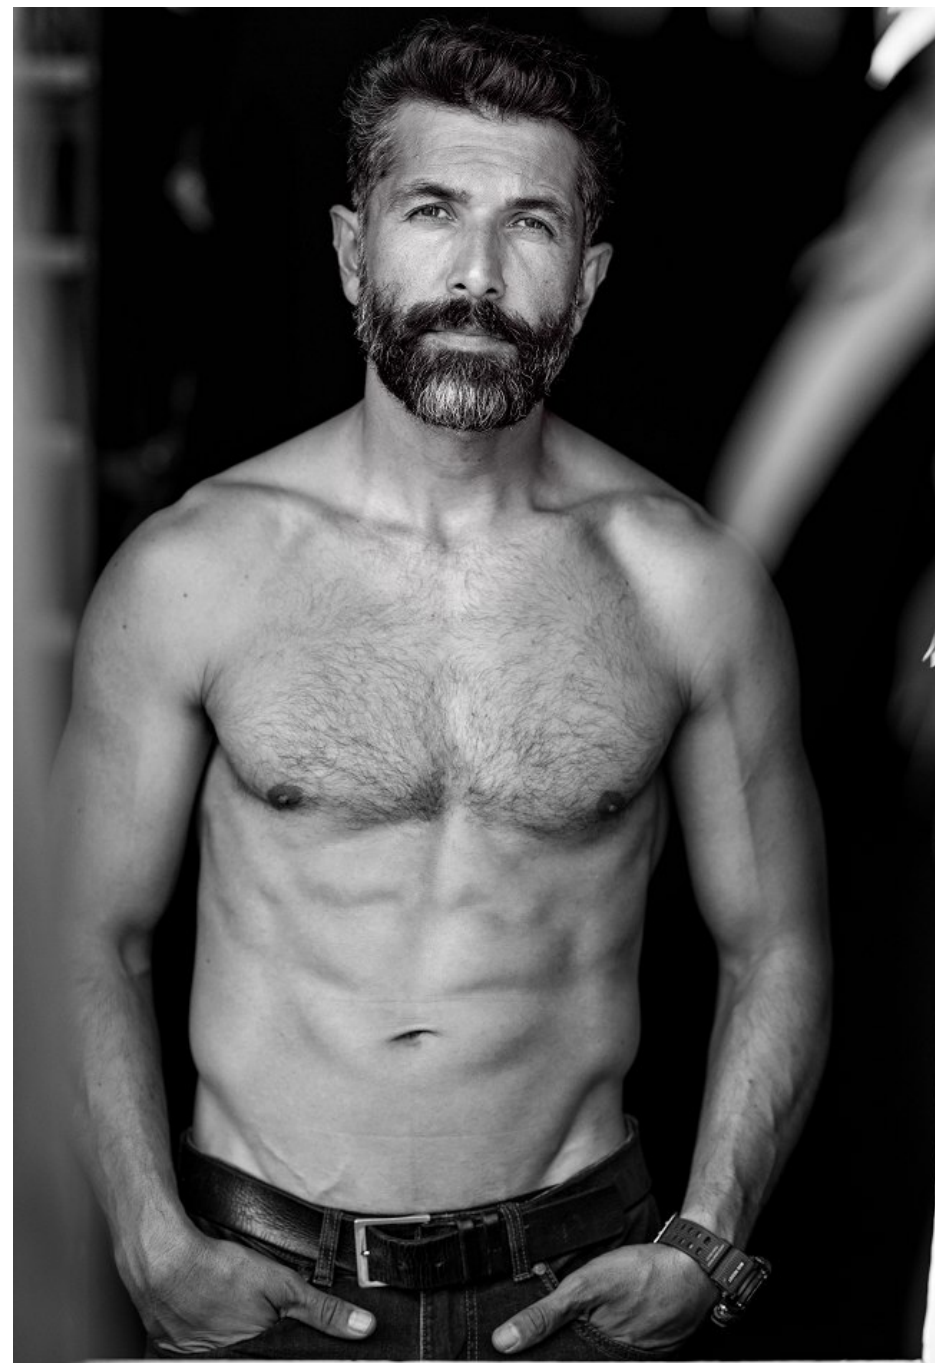

Zadran Wali    Height 6'2" | 188cm    Suit 40" | 101cm L    Shirt 33" | 84cm    Waist 32" | 81cm  
Inseam 34" | 86cm    Shoe 11.5 US | 46 EU    Hair Salt and Pepper    Eyes Hazel

Zadran Wali   Height 6'2" | 188cm   Suit 40" | 101cm L   Shirt 33" | 84cm   Waist 32" | 81cm  
Inseam 34" | 86cm   Shoe 11.5 US | 46 EU   Hair Salt and Pepper   Eyes Hazel

Zadran Wali   Height 6'2" | 188cm   Suit 40" | 101cm L   Shirt 33" | 84cm   Waist 32" | 81cm  
Inseam 34" | 86cm   Shoe 11.5 US | 46 EU   Hair Salt and Pepper   Eyes Hazel

**CGM**  
CAROLINE GLEASON  
MANAGEMENT