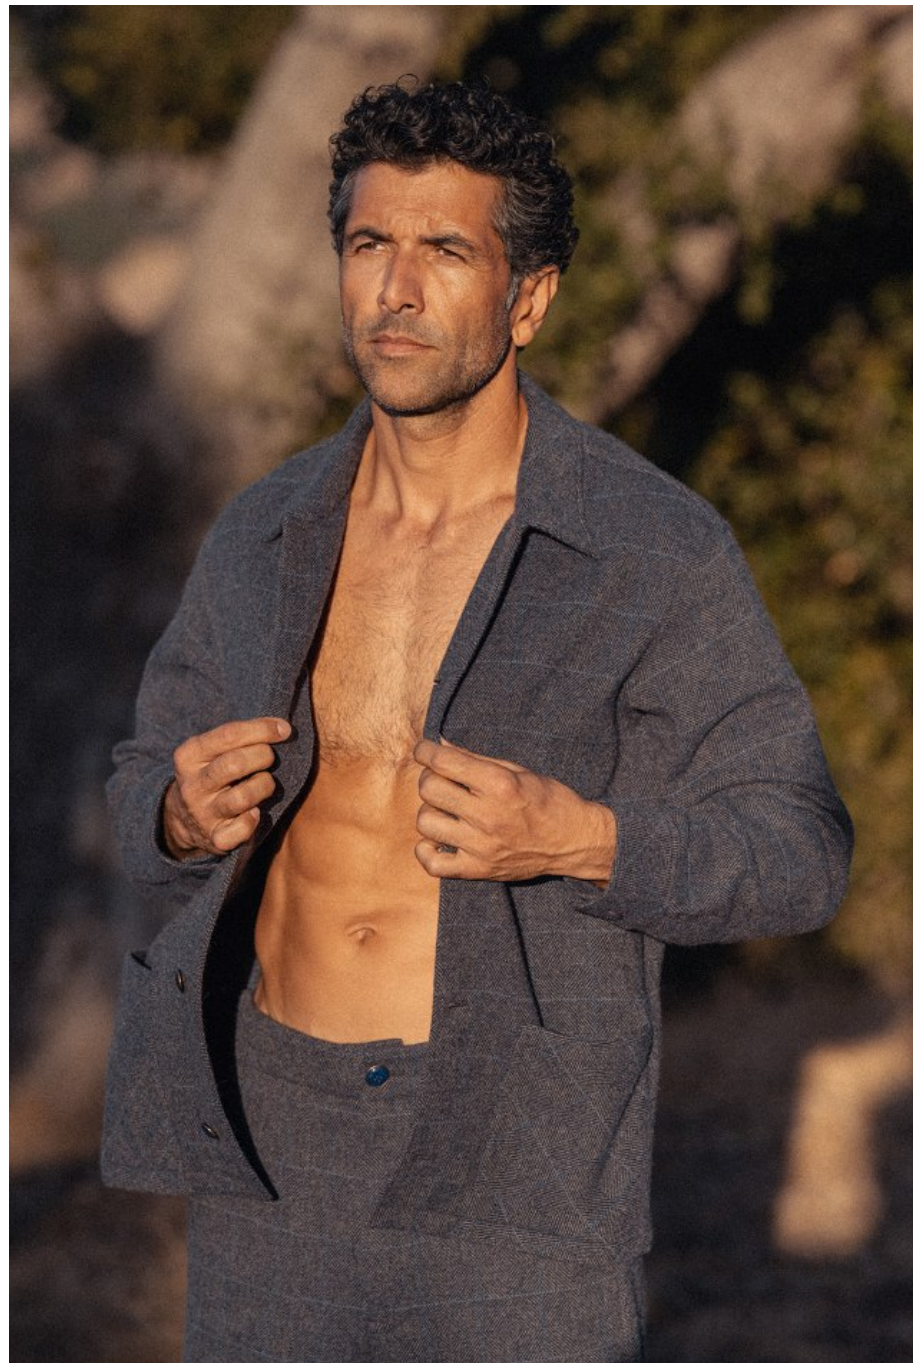

Zadran Wali    Height 6'2" | 188cm    Suit 40" | 101cm L    Shirt 33" | 84cm    Waist 32" | 81cm  
Inseam 34" | 86cm    Shoe 11.5 US | 46 EU    Hair Salt and Pepper    Eyes Hazel

Zadran Wali   Height 6'2" | 188cm   Suit 40" | 101cm L   Shirt 33" | 84cm   Waist 32" | 81cm  
Inseam 34" | 86cm   Shoe 11.5 US | 46 EU   Hair Salt and Pepper   Eyes Hazel

Zadran Wali   Height 6'2" | 188cm   Suit 40" | 101cm L   Shirt 33" | 84cm   Waist 32" | 81cm  
Inseam 34" | 86cm   Shoe 11.5 US | 46 EU   Hair Salt and Pepper   Eyes Hazel

**CGM**  
CAROLINE GLEASON  
MANAGEMENT