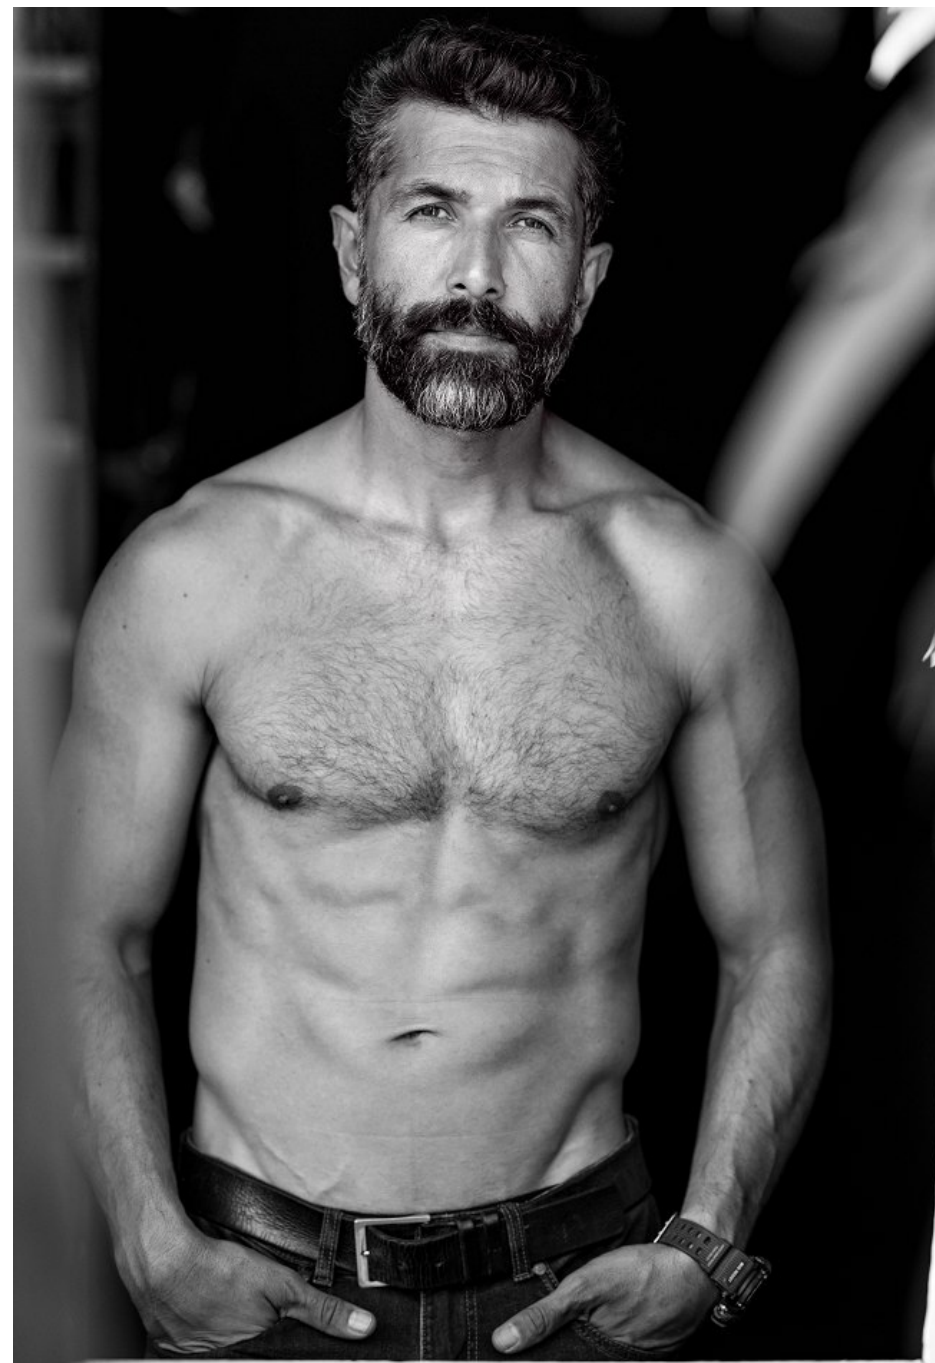

Zadran Wali   Height 6'2" | 188cm   Suit 40" | 101cm L   Shirt 33" | 84cm   Waist 32" | 81cm
Inseam 34" | 86cm   Shoe 11.5 US | 46 EU   Hair Salt and Pepper   Eyes Hazel