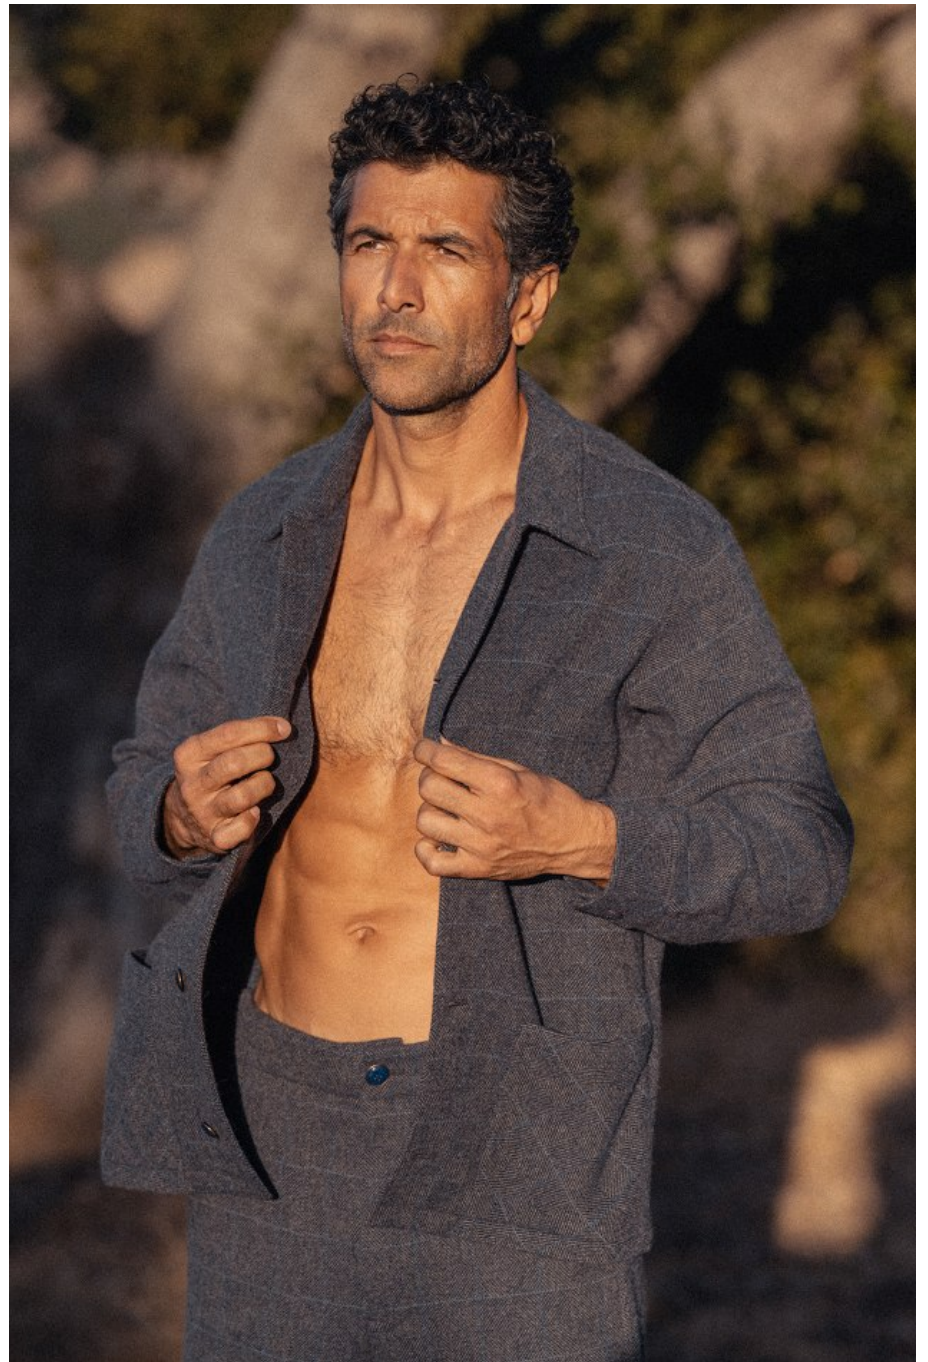

Zadran Wali Height 6'2" | 188cm Suit 40" | 101cm L Shirt 33" | 84cm Waist 32" | 81cm
Inseam 34" | 86cm Shoe 11.5 US | 46 EU Hair Salt and Pepper Eyes Hazel

Zadran Wali Height 6'2" | 188cm Suit 40" | 101cm L Shirt 33" | 84cm Waist 32" | 81cm
Inseam 34" | 86cm Shoe 11.5 US | 46 EU Hair Salt and Pepper Eyes Hazel

Zadran Wali Height 6'2" | 188cm Suit 40" | 101cm L Shirt 33" | 84cm Waist 32" | 81cm
Inseam 34" | 86cm Shoe 11.5 US | 46 EU Hair Salt and Pepper Eyes Hazel

CGM
CAROLINE GLEASON
MANAGEMENT

Zadran Wali Height 6'2" | 188cm Suit 40" | 101cm L Shirt 33" | 84cm Waist 32" | 81cm
Inseam 34" | 86cm Shoe 11.5 US | 46 EU Hair Salt and Pepper Eyes Hazel