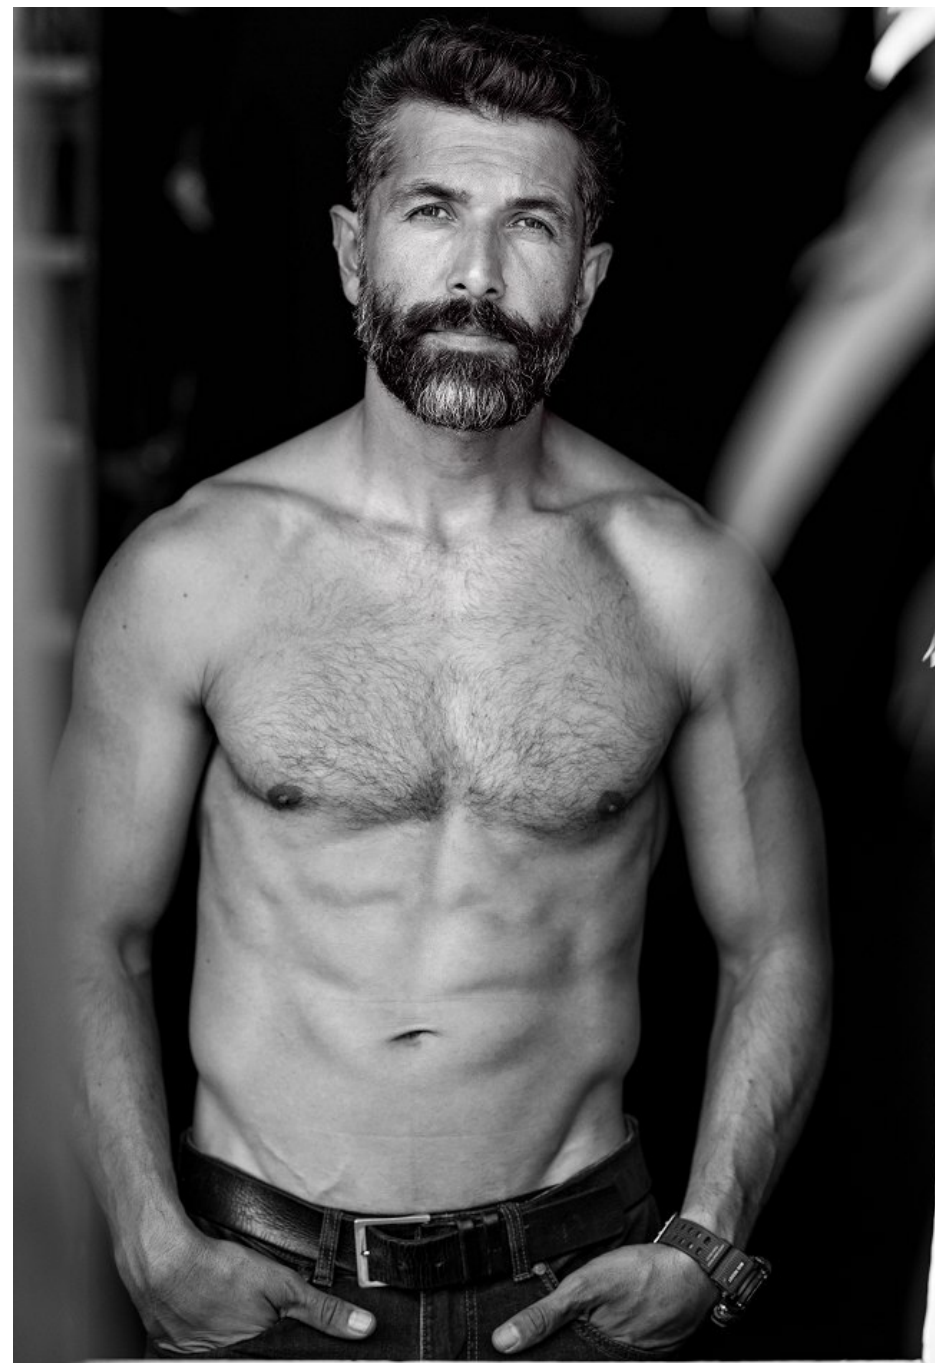

Zadran Wali Height 6'2" | 188cm Suit 40" | 101cm L Shirt 33" | 84cm Waist 32" | 81cm
Inseam 34" | 86cm Shoe 11.5 US | 46 EU Hair Salt and Pepper Eyes Hazel

Zadran Wali Height 6'2" | 188cm Suit 40" | 101cm L Shirt 33" | 84cm Waist 32" | 81cm
Inseam 34" | 86cm Shoe 11.5 US | 46 EU Hair Salt and Pepper Eyes Hazel

Zadran Wali Height 6'2" | 188cm Suit 40" | 101cm L Shirt 33" | 84cm Waist 32" | 81cm
Inseam 34" | 86cm Shoe 11.5 US | 46 EU Hair Salt and Pepper Eyes Hazel

CGM
CAROLINE GLEASON
MANAGEMENT

Zadran Wali Height 6'2" | 188cm Suit 40" | 101cm L Shirt 33" | 84cm Waist 32" | 81cm
Inseam 34" | 86cm Shoe 11.5 US | 46 EU Hair Salt and Pepper Eyes Hazel