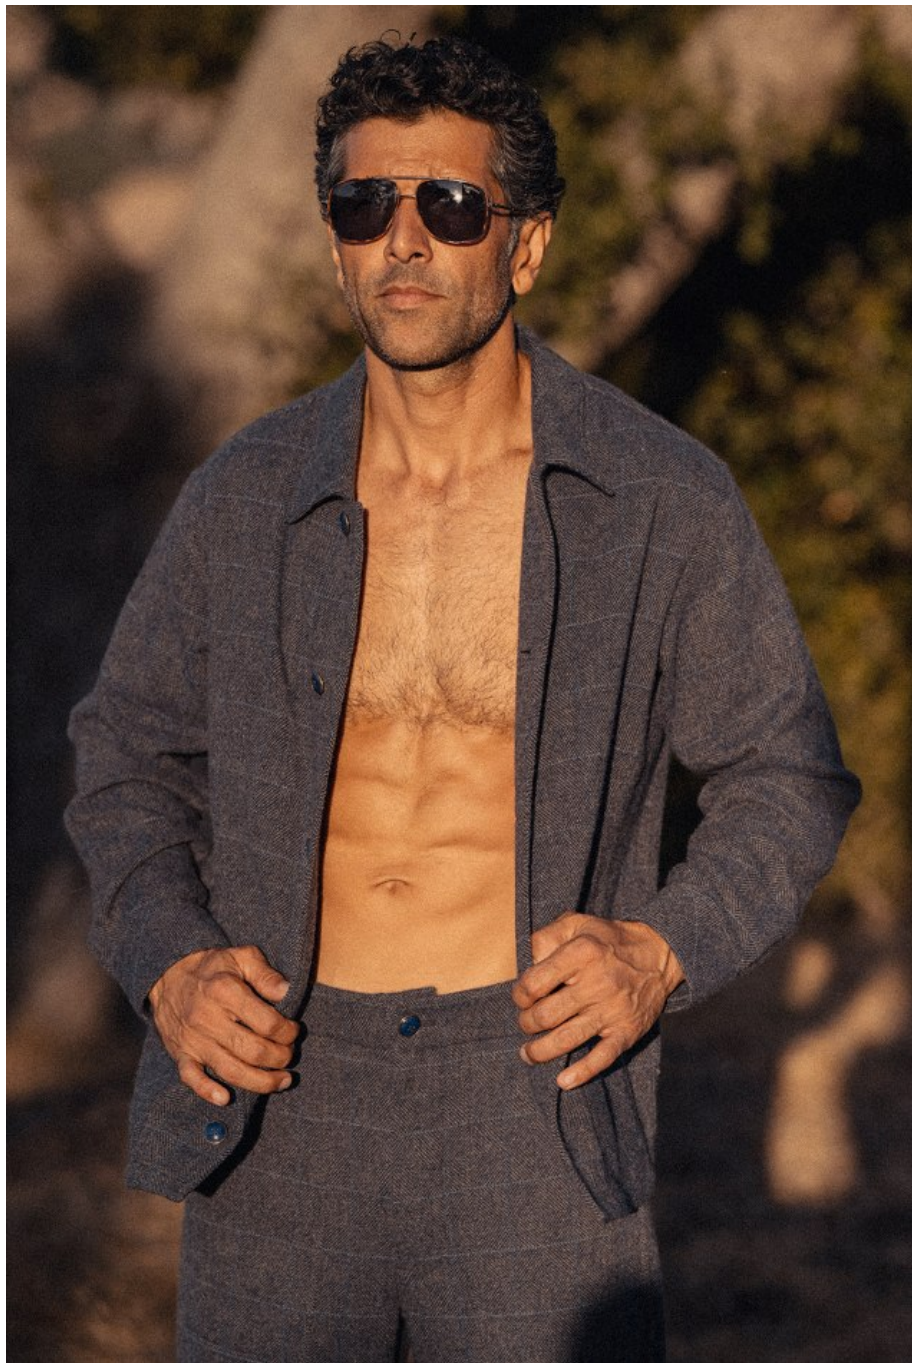

Zadran Wali    Height 6'2" | 188cm    Suit 40" | 101cm L    Shirt 33" | 84cm    Waist 32" | 81cm  
Inseam 34" | 86cm    Shoe 11.5 US | 46 EU    Hair Salt and Pepper    Eyes Hazel

Zadran Wali   Height 6'2" | 188cm   Suit 40" | 101cm L   Shirt 33" | 84cm   Waist 32" | 81cm  
Inseam 34" | 86cm   Shoe 11.5 US | 46 EU   Hair Salt and Pepper   Eyes Hazel

Zadran Wali   Height 6'2" | 188cm   Suit 40" | 101cm L   Shirt 33" | 84cm   Waist 32" | 81cm  
Inseam 34" | 86cm   Shoe 11.5 US | 46 EU   Hair Salt and Pepper   Eyes Hazel

**CGM**  
CAROLINE GLEASON  
MANAGEMENT