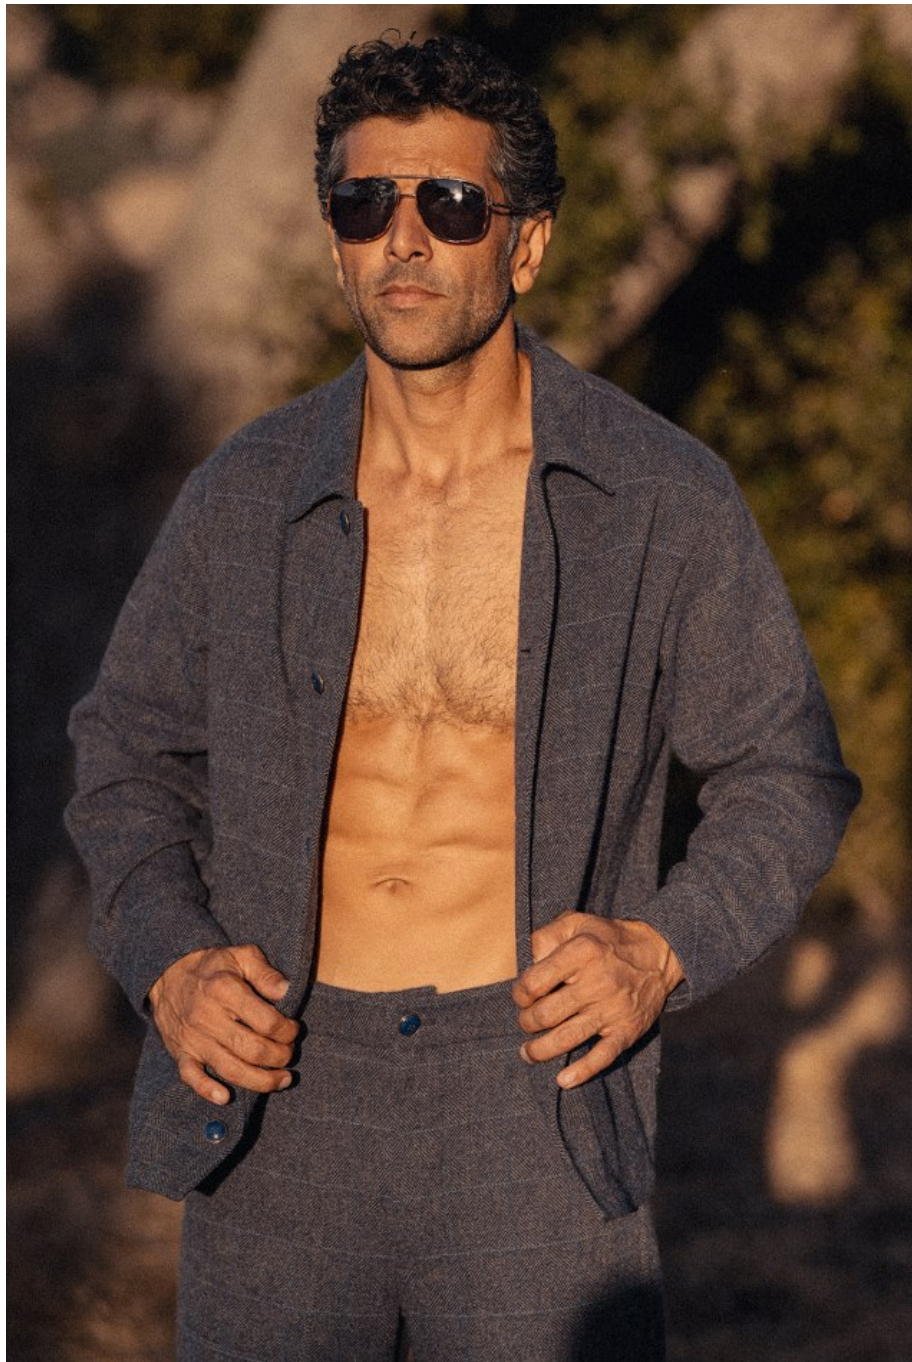

Zadran Wali Height 6'2" | 188cm Suit 40" | 101cm L Shirt 33" | 84cm Waist 32" | 81cm
Inseam 34" | 86cm Shoe 11.5 US | 46 EU Hair Salt and Pepper Eyes Hazel

Zadran Wali Height 6'2" | 188cm Suit 40" | 101cm L Shirt 33" | 84cm Waist 32" | 81cm
Inseam 34" | 86cm Shoe 11.5 US | 46 EU Hair Salt and Pepper Eyes Hazel

Zadran Wali Height 6'2" | 188cm Suit 40" | 101cm L Shirt 33" | 84cm Waist 32" | 81cm
Inseam 34" | 86cm Shoe 11.5 US | 46 EU Hair Salt and Pepper Eyes Hazel

CGM
CAROLINE GLEASON
MANAGEMENT

Zadran Wali Height 6'2" | 188cm Suit 40" | 101cm L Shirt 33" | 84cm Waist 32" | 81cm
Inseam 34" | 86cm Shoe 11.5 US | 46 EU Hair Salt and Pepper Eyes Hazel