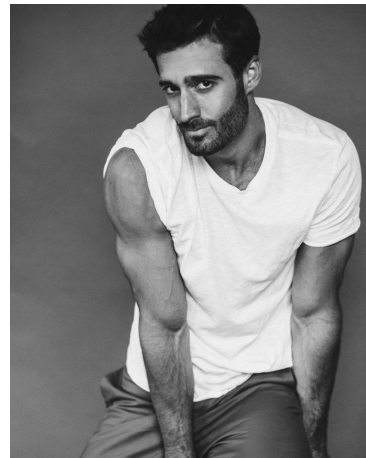

Jared Smith Height 6'3" | 191cm Suit 42" | 106cm L Shirt 36" | 92cm Waist 32" | 81cm
Inseam 34" | 86cm Shoe 12 US | 46.5 EU Hair Brown Eyes Brown

Jared Smith Height 6'3" | 191cm Suit 42" | 106cm L Shirt 36" | 92cm Waist 32" | 81cm
Inseam 34" | 86cm Shoe 12 US | 46.5 EU Hair Brown Eyes Brown

Jared Smith Height 6'3" | 191cm Suit 42" | 106cm L Shirt 36" | 92cm Waist 32" | 81cm
Inseam 34" | 86cm Shoe 12 US | 46.5 EU Hair Brown Eyes Brown