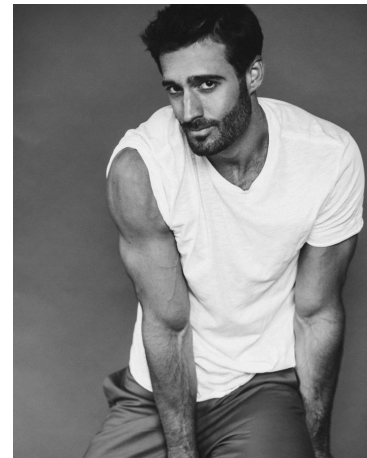

Jared Smith    Height 6'3" | 191cm    Suit 42" | 106cm L    Shirt 36" | 92cm    Waist 32" | 81cm  
Inseam 34" | 86cm    Shoe 12 US | 46.5 EU    Hair Brown    Eyes Brown

Jared Smith   Height 6'3" | 191cm   Suit 42" | 106cm L   Shirt 36" | 92cm   Waist 32" | 81cm  
Inseam 34" | 86cm   Shoe 12 US | 46.5 EU   Hair Brown   Eyes Brown

Jared Smith   Height 6'3" | 191cm   Suit 42" | 106cm L   Shirt 36" | 92cm   Waist 32" | 81cm  
Inseam 34" | 86cm   Shoe 12 US | 46.5 EU   Hair Brown   Eyes Brown