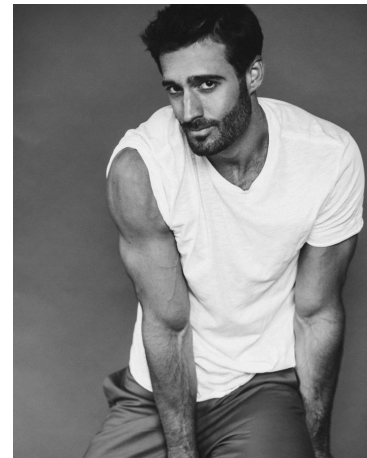

Jared Smith Height 6'3" | 191cm Suit 42" | 106cm L Shirt 36" | 92cm Waist 32" | 81cm
Inseam 34" | 86cm Shoe 12 US | 46.5 EU Hair Brown Eyes Brown

Jared Smith Height 6'3" | 191cm Suit 42" | 106cm L Shirt 36" | 92cm Waist 32" | 81cm
Inseam 34" | 86cm Shoe 12 US | 46.5 EU Hair Brown Eyes Brown

Jared Smith Height 6'3" | 191cm Suit 42" | 106cm L Shirt 36" | 92cm Waist 32" | 81cm
Inseam 34" | 86cm Shoe 12 US | 46.5 EU Hair Brown Eyes Brown