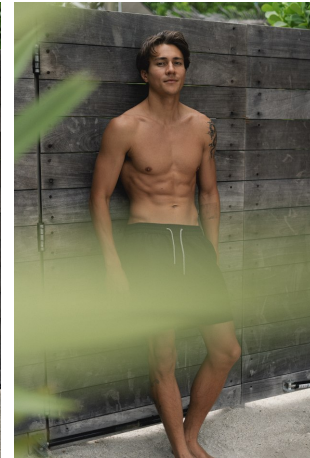

Corbin Lyles Height 6'0" | 183cm Suit 40" | 102cm R Shirt 34.5" | 87cm Waist 32" | 81cm
Inseam 32" | 81cm Shoe 11 US | 45.5 EU Hair Brown Eyes Brown

Corbin Lyles Height 6'0" | 183cm Suit 40" | 102cm R Shirt 34.5" | 87cm Waist 32" | 81cm
Inseam 32" | 81cm Shoe 11 US | 45.5 EU Hair Brown Eyes Brown

CGM
CAROLINE GLEASON
MANAGEMENT

Corbin Lyles Height 6'0" | 183cm Suit 40" | 102cm R Shirt 34.5" | 87cm Waist 32" | 81cm
 Inseam 32" | 81cm Shoe 11 US | 45.5 EU Hair Brown Eyes Brown

Corbin Lyles Height 6'0" | 183cm Suit 40" | 102cm R Shirt 34.5" | 87cm Waist 32" | 81cm
Inseam 32" | 81cm Shoe 11 US | 45.5 EU Hair Brown Eyes Brown