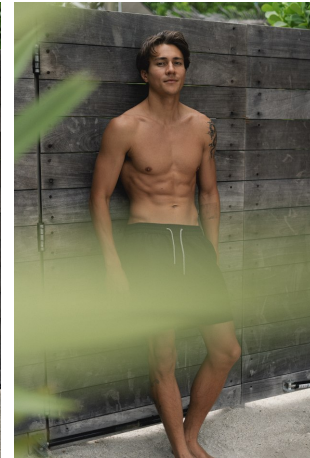

Corbin Lyles Height 6'0" | 183cm Suit 40" | 102cm R Shirt 34.5" | 87cm Waist 32" | 81cm
 Inseam 32" | 81cm Shoe 11 US | 45.5 EU Hair Brown Eyes Brown

Corbin Lyles Height 6'0" | 183cm Suit 40" | 102cm R Shirt 34.5" | 87cm Waist 32" | 81cm
Inseam 32" | 81cm Shoe 11 US | 45.5 EU Hair Brown Eyes Brown