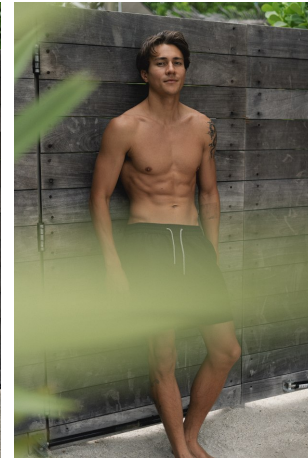

Corbin Lyles Height 6'0" | 183cm Suit 40" | 102cm R Shirt 34.5" | 87cm Waist 32" | 81cm
 Inseam 32" | 81cm Shoe 11 US | 45.5 EU Hair Brown Eyes Brown

Corbin Lyles Height 6'0" | 183cm Suit 40" | 102cm R Shirt 34.5" | 87cm Waist 32" | 81cm
Inseam 32" | 81cm Shoe 11 US | 45.5 EU Hair Brown Eyes Brown