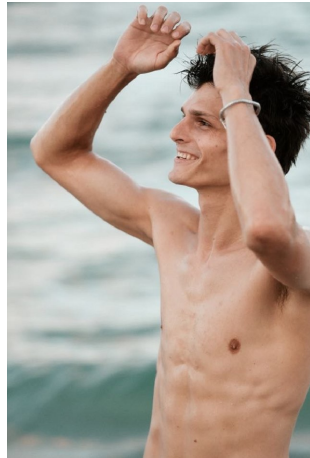

Chris Diaz-Silveira Height 6'1.5" | 187cm Suit 40" | 101cm R Shirt 34" | 86cm Waist 31" | 79cm
Inseam 32" | 81cm Shoe 12 US | 46.5 EU Hair Brown Eyes Brown

Chris Diaz-Silveira Height 6'1.5" | 187cm Suit 40" | 101cm R Shirt 34" | 86cm Waist 31" | 79cm
Inseam 32" | 81cm Shoe 12 US | 46.5 EU Hair Brown Eyes Brown

Chris Diaz-Silveira Height 6'1.5" | 187cm Suit 40" | 101cm R Shirt 34" | 86cm Waist 31" | 79cm
Inseam 32" | 81cm Shoe 12 US | 46.5 EU Hair Brown Eyes Brown