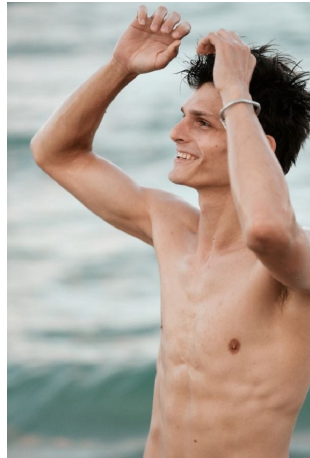

Chris Diaz-Silveira    Height 6'1.5" | 187cm    Suit 40" | 101cm R    Shirt 34" | 86cm    Waist 31" | 79cm  
Inseam 32" | 81cm    Shoe 12 US | 46.5 EU    Hair Brown    Eyes Brown

Chris Diaz-Silveira Height 6'1.5" | 187cm Suit 40" | 101cm R Shirt 34" | 86cm Waist 31" | 79cm  
Inseam 32" | 81cm Shoe 12 US | 46.5 EU Hair Brown Eyes Brown

Chris Diaz-Silveira Height 6'1.5" | 187cm Suit 40" | 101cm R Shirt 34" | 86cm Waist 31" | 79cm  
Inseam 32" | 81cm Shoe 12 US | 46.5 EU Hair Brown Eyes Brown