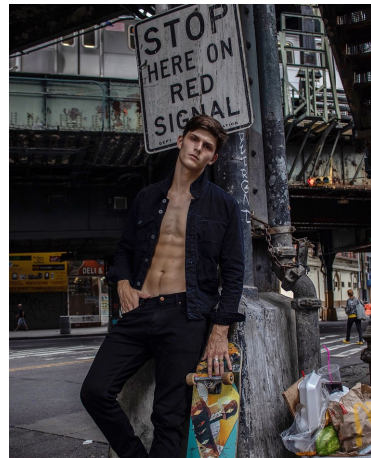

Chris Diaz-Silveira Height 6'1.5" | 187cm Suit 40" | 101cm R Shirt 34" | 86cm Waist 31" | 79cm
Inseam 32" | 81cm Shoe 12 US | 46.5 EU Hair Brown Eyes Brown

Chris Diaz-Silveira Height 6'1.5" | 187cm Suit 40" | 101cm R Shirt 34" | 86cm Waist 31" | 79cm
Inseam 32" | 81cm Shoe 12 US | 46.5 EU Hair Brown Eyes Brown

Chris Diaz-Silveira Height 6'1.5" | 187cm Suit 40" | 101cm R Shirt 34" | 86cm Waist 31" | 79cm
Inseam 32" | 81cm Shoe 12 US | 46.5 EU Hair Brown Eyes Brown