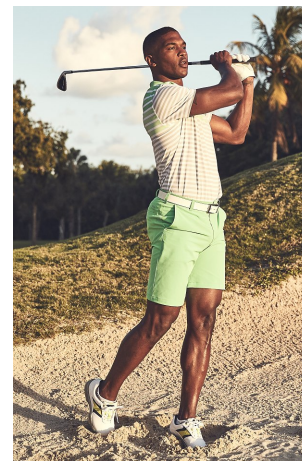

Aygemang Clay Height 6'3" | 191cm Suit 42" | 106cm L Shirt 35" | 89cm Waist 34" | 86cm
Inseam 32" | 81cm Shoe 12.5 US | 47 EU Hair Dark Brown Eyes Brown

our
FRIENDS & FAMILY
event

Save on our new arrivals and more!
ENDS SUNDAY

Men Women Big & Tall Beach & Home

Restrictions Apply

spring
it on!

Aygemang Clay Height 6'3" | 191cm Suit 42" | 106cm L Shirt 35" | 89cm Waist 34" | 86cm
Inseam 32" | 81cm Shoe 12.5 US | 47 EU Hair Dark Brown Eyes Brown

Aygemang Clay Height 6'3" | 191cm Suit 42" | 106cm L Shirt 35" | 89cm Waist 34" | 86cm
Inseam 32" | 81cm Shoe 12.5 US | 47 EU Hair Dark Brown Eyes Brown

Aygemang Clay Height 6'3" | 191cm Suit 42" | 106cm L Shirt 35" | 89cm Waist 34" | 86cm
Inseam 32" | 81cm Shoe 12.5 US | 47 EU Hair Dark Brown Eyes Brown