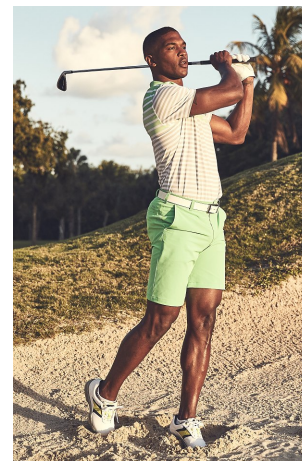

Aygemang Clay    Height 6'3" | 191cm    Suit 42" | 106cm L    Shirt 35" | 89cm    Waist 34" | 86cm  
Inseam 32" | 81cm    Shoe 12.5 US | 47 EU    Hair Dark Brown    Eyes Brown

our  
**FRIENDS & FAMILY**  
event

Save on our new arrivals and more!  
**ENDS SUNDAY**

Men   Women   Big & Tall   Beach & Home

Restrictions Apply

spring  
it on!

Aygemang Clay   Height 6'3" | 191cm   Suit 42" | 106cm L   Shirt 35" | 89cm   Waist 34" | 86cm  
Inseam 32" | 81cm   Shoe 12.5 US | 47 EU   Hair Dark Brown   Eyes Brown

Aygemang Clay Height 6'3" | 191cm Suit 42" | 106cm L Shirt 35" | 89cm Waist 34" | 86cm  
Inseam 32" | 81cm Shoe 12.5 US | 47 EU Hair Dark Brown Eyes Brown

Aygemang Clay Height 6'3" | 191cm Suit 42" | 106cm L Shirt 35" | 89cm Waist 34" | 86cm  
Inseam 32" | 81cm Shoe 12.5 US | 47 EU Hair Dark Brown Eyes Brown

**CGM**  
CAROLINE GLEASON  
MANAGEMENT

Aygemang Clay    Height 6'3" | 191cm    Suit 42" | 106cm L    Shirt 35" | 89cm    Waist 34" | 86cm  
 Inseam 32" | 81cm    Shoe 12.5 US | 47 EU    Hair Dark Brown    Eyes Brown