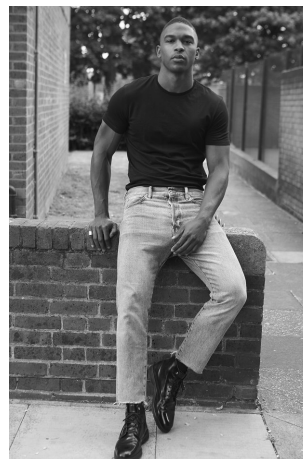

Save on our new arrivals and more!  
**ENDS SUNDAY**

Men   Women   Big & Tall   Beach & Home

Restrictions Apply

spring  
it on!

Aygemang Clay   Height 6'3" | 191cm   Suit 42" | 106cm L   Shirt 35" | 89cm   Waist 34" | 86cm  
Inseam 32" | 81cm   Shoe 12.5 US | 47 EU   Hair Dark Brown   Eyes Brown

Aygemang Clay Height 6'3" | 191cm Suit 42" | 106cm L Shirt 35" | 89cm Waist 34" | 86cm  
Inseam 32" | 81cm Shoe 12.5 US | 47 EU Hair Dark Brown Eyes Brown

Aygemang Clay Height 6'3" | 191cm Suit 42" | 106cm L Shirt 35" | 89cm Waist 34" | 86cm  
Inseam 32" | 81cm Shoe 12.5 US | 47 EU Hair Dark Brown Eyes Brown

**CGM**  
CAROLINE GLEASON  
MANAGEMENT

Aygemang Clay    Height 6'3" | 191cm    Suit 42" | 106cm L    Shirt 35" | 89cm    Waist 34" | 86cm  
 Inseam 32" | 81cm    Shoe 12.5 US | 47 EU    Hair Dark Brown    Eyes Brown