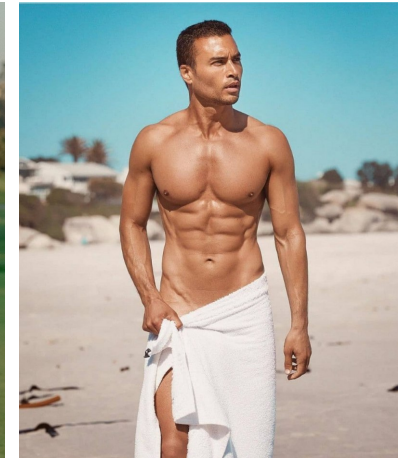

Chad Meihuizen Height 6'2" | 188cm Suit 42" | 106cm L Shirt 34" | 86cm Waist 32" | 81cm
Inseam 33" | 84cm Shoe 12 US | 46.5 EU Hair Brown Eyes Brown

Chad Meihuizen Height 6'2" | 188cm Suit 42" | 106cm L Shirt 34" | 86cm Waist 32" | 81cm
 Inseam 33" | 84cm Shoe 12 US | 46.5 EU Hair Brown Eyes Brown