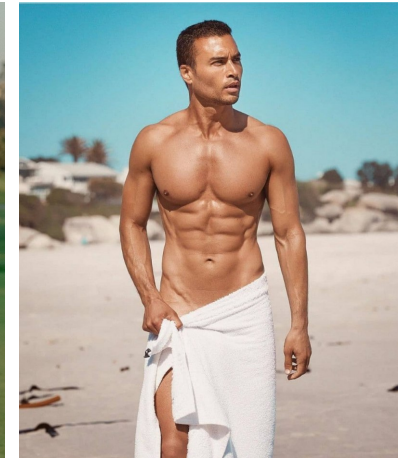

Chad Meihuizen Height 6'2" | 188cm Suit 42" | 106cm L Shirt 34" | 86cm Waist 32" | 81cm
Inseam 33" | 84cm Shoe 12 US | 46.5 EU Hair Brown Eyes Brown

Chad Meihuizen Height 6'2" | 188cm Suit 42" | 106cm L Shirt 34" | 86cm Waist 32" | 81cm
 Inseam 33" | 84cm Shoe 12 US | 46.5 EU Hair Brown Eyes Brown

Chad Meihuizen Height 6'2" | 188cm Suit 42" | 106cm L Shirt 34" | 86cm Waist 32" | 81cm
Inseam 33" | 84cm Shoe 12 US | 46.5 EU Hair Brown Eyes Brown

CGM
CAROLINE GLEASON
MANAGEMENT

Chad Meihuizen Height 6'2" | 188cm Suit 42" | 106cm L Shirt 34" | 86cm Waist 32" | 81cm
 Inseam 33" | 84cm Shoe 12 US | 46.5 EU Hair Brown Eyes Brown