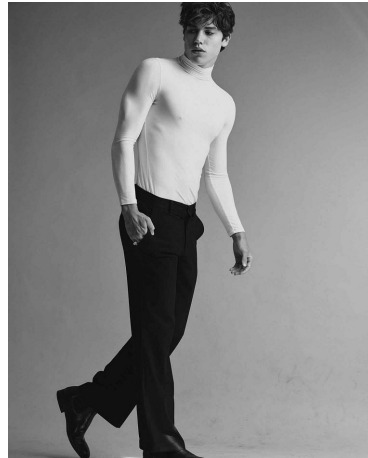

Addison Haney Height 6'1" | 185cm Suit 40" | 102cm R Shirt 33" | 84cm Waist 31" | 79cm
Inseam 32" | 81cm Shoe 11 US | 45.5 EU Hair Brown Eyes Hazel

Addison Haney Height 6'1" | 185cm Suit 40" | 102cm R Shirt 33" | 84cm Waist 31" | 79cm
Inseam 32" | 81cm Shoe 11 US | 45.5 EU Hair Brown Eyes Hazel

Addison Haney Height 6'1" | 185cm Suit 40" | 102cm R Shirt 33" | 84cm Waist 31" | 79cm
Inseam 32" | 81cm Shoe 11 US | 45.5 EU Hair Brown Eyes Hazel