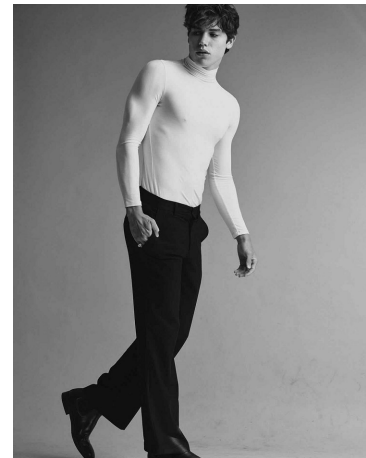

Addison Haney Height 6'1" | 185cm Suit 40" | 102cm R Shirt 33" | 84cm Waist 31" | 79cm
Inseam 32" | 81cm Shoe 11 US | 45.5 EU Hair Brown Eyes Hazel

Addison Haney Height 6'1" | 185cm Suit 40" | 102cm R Shirt 33" | 84cm Waist 31" | 79cm
Inseam 32" | 81cm Shoe 11 US | 45.5 EU Hair Brown Eyes Hazel

Addison Haney Height 6'1" | 185cm Suit 40" | 102cm R Shirt 33" | 84cm Waist 31" | 79cm
Inseam 32" | 81cm Shoe 11 US | 45.5 EU Hair Brown Eyes Hazel