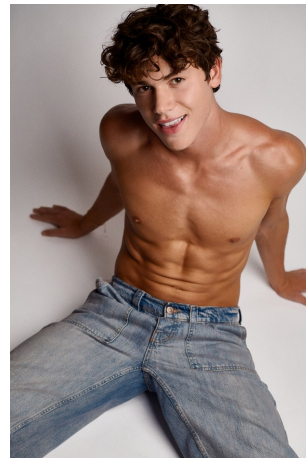

Addison Haney Height 6'1" | 185cm Suit 40" | 102cm R Shirt 33" | 84cm Waist 31" | 79cm
Inseam 32" | 81cm Shoe 11 US | 45.5 EU Hair Brown Eyes Hazel

Addison Haney Height 6'1" | 185cm Suit 40" | 102cm R Shirt 33" | 84cm Waist 31" | 79cm
Inseam 32" | 81cm Shoe 11 US | 45.5 EU Hair Brown Eyes Hazel

Addison Haney Height 6'1" | 185cm Suit 40" | 102cm R Shirt 33" | 84cm Waist 31" | 79cm
Inseam 32" | 81cm Shoe 11 US | 45.5 EU Hair Brown Eyes Hazel