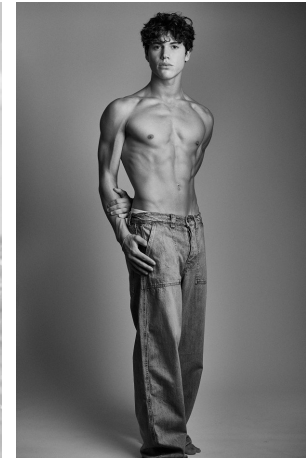

Addison Haney Height 6'1" | 185cm Suit 40" | 102cm R Shirt 33" | 84cm Waist 31" | 79cm
Inseam 32" | 81cm Shoe 11 US | 45.5 EU Hair Brown Eyes Hazel

Addison Haney Height 6'1" | 185cm Suit 40" | 102cm R Shirt 33" | 84cm Waist 31" | 79cm
Inseam 32" | 81cm Shoe 11 US | 45.5 EU Hair Brown Eyes Hazel

Addison Haney Height 6'1" | 185cm Suit 40" | 102cm R Shirt 33" | 84cm Waist 31" | 79cm
Inseam 32" | 81cm Shoe 11 US | 45.5 EU Hair Brown Eyes Hazel