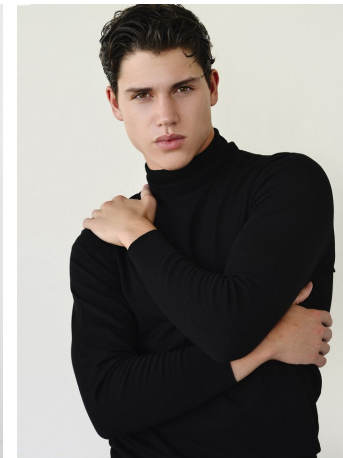

Addison Haney Height 6'1" | 185cm Suit 40" | 102cm R Shirt 33" | 84cm Waist 31" | 79cm
Inseam 32" | 81cm Shoe 11 US | 45.5 EU Hair Brown Eyes Hazel

Addison Haney Height 6'1" | 185cm Suit 40" | 102cm R Shirt 33" | 84cm Waist 31" | 79cm
Inseam 32" | 81cm Shoe 11 US | 45.5 EU Hair Brown Eyes Hazel