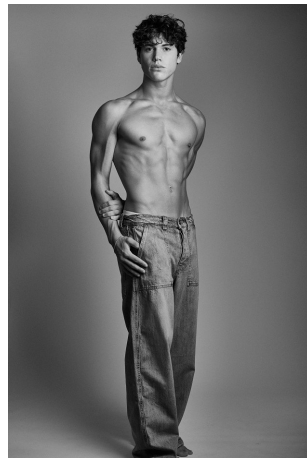

Addison Haney Height 6'1" | 185cm Suit 40" | 102cm R Shirt 33" | 84cm Waist 31" | 79cm
Inseam 32" | 81cm Shoe 11 US | 45.5 EU Hair Brown Eyes Hazel

Addison Haney Height 6'1" | 185cm Suit 40" | 102cm R Shirt 33" | 84cm Waist 31" | 79cm
Inseam 32" | 81cm Shoe 11 US | 45.5 EU Hair Brown Eyes Hazel

Addison Haney Height 6'1" | 185cm Suit 40" | 102cm R Shirt 33" | 84cm Waist 31" | 79cm
Inseam 32" | 81cm Shoe 11 US | 45.5 EU Hair Brown Eyes Hazel