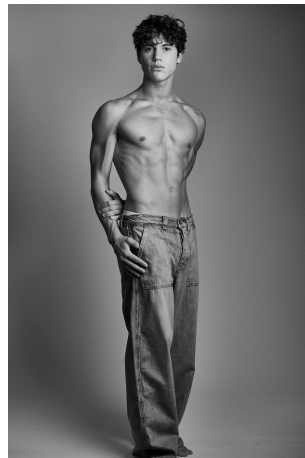

Addison Haney Height 6'1" | 185cm Suit 40" | 102cm R Shirt 33" | 84cm Waist 31" | 79cm
Inseam 32" | 81cm Shoe 11 US | 45.5 EU Hair Brown Eyes Hazel

Addison Haney Height 6'1" | 185cm Suit 40" | 102cm R Shirt 33" | 84cm Waist 31" | 79cm
Inseam 32" | 81cm Shoe 11 US | 45.5 EU Hair Brown Eyes Hazel

Addison Haney Height 6'1" | 185cm Suit 40" | 102cm R Shirt 33" | 84cm Waist 31" | 79cm
Inseam 32" | 81cm Shoe 11 US | 45.5 EU Hair Brown Eyes Hazel