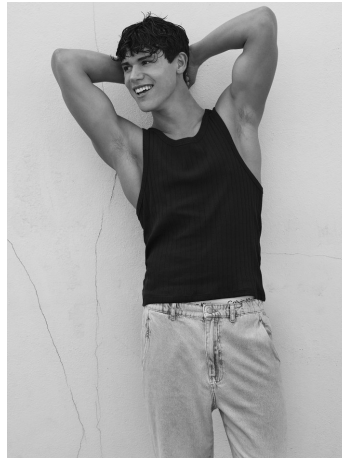

Addison Haney Height 6'1" | 185cm Suit 40" | 102cm R Shirt 33" | 84cm Waist 31" | 79cm
Inseam 32" | 81cm Shoe 11 US | 45.5 EU Hair Brown Eyes Hazel

Addison Haney Height 6'1" | 185cm Suit 40" | 102cm R Shirt 33" | 84cm Waist 31" | 79cm
Inseam 32" | 81cm Shoe 11 US | 45.5 EU Hair Brown Eyes Hazel

Addison Haney Height 6'1" | 185cm Suit 40" | 102cm R Shirt 33" | 84cm Waist 31" | 79cm
Inseam 32" | 81cm Shoe 11 US | 45.5 EU Hair Brown Eyes Hazel