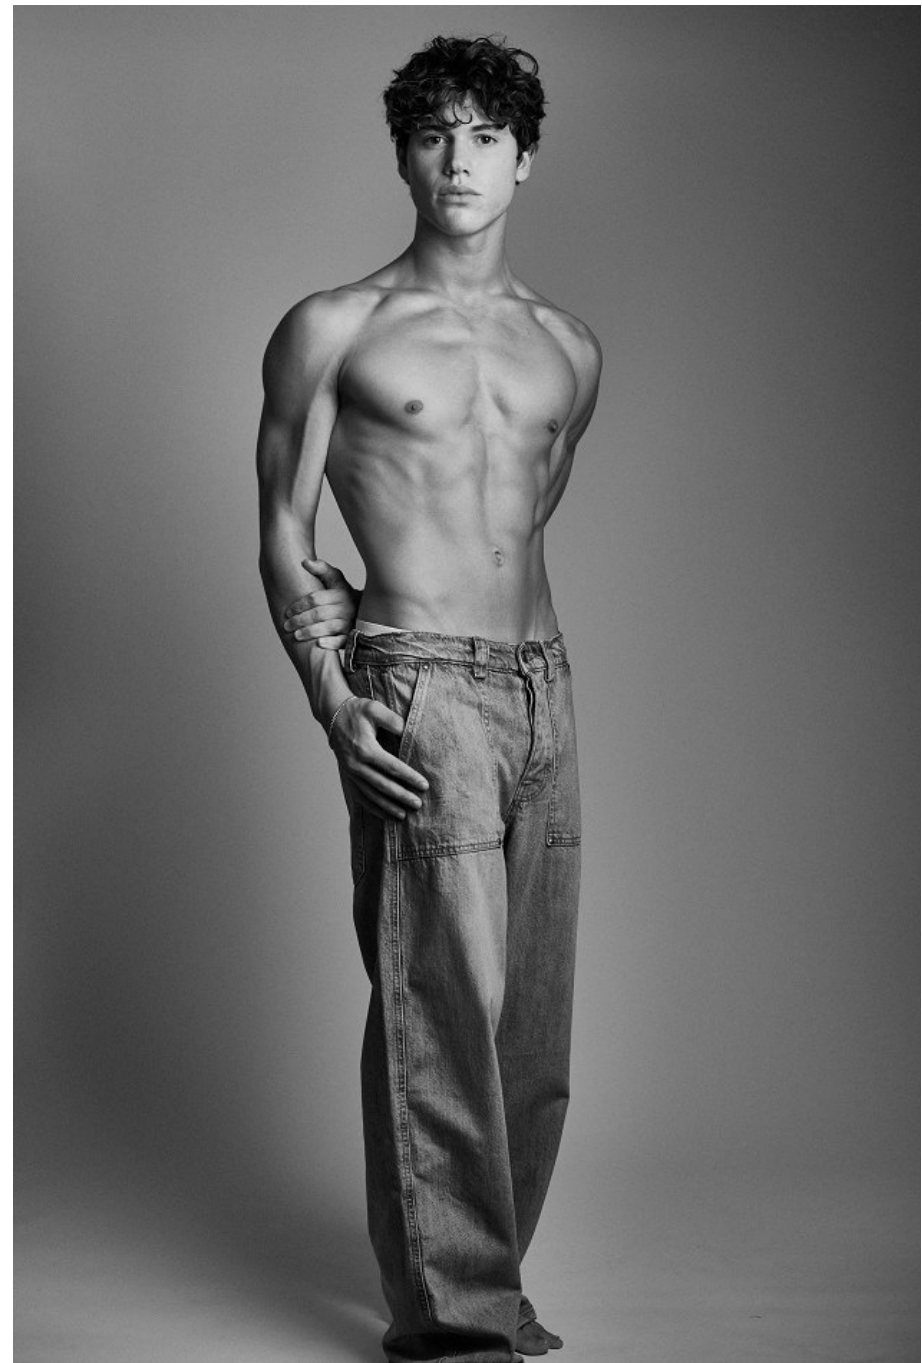

Addison Haney   Height 6'1" | 185cm   Suit 40" | 102cm R   Shirt 33" | 84cm   Waist 31" | 79cm  
Inseam 32" | 81cm   Shoe 11 US | 45.5 EU   Hair Brown   Eyes Hazel

Addison Haney    Height 6'1" | 185cm    Suit 40" | 102cm R    Shirt 33" | 84cm    Waist 31" | 79cm  
Inseam 32" | 81cm    Shoe 11 US | 45.5 EU    Hair Brown    Eyes Hazel