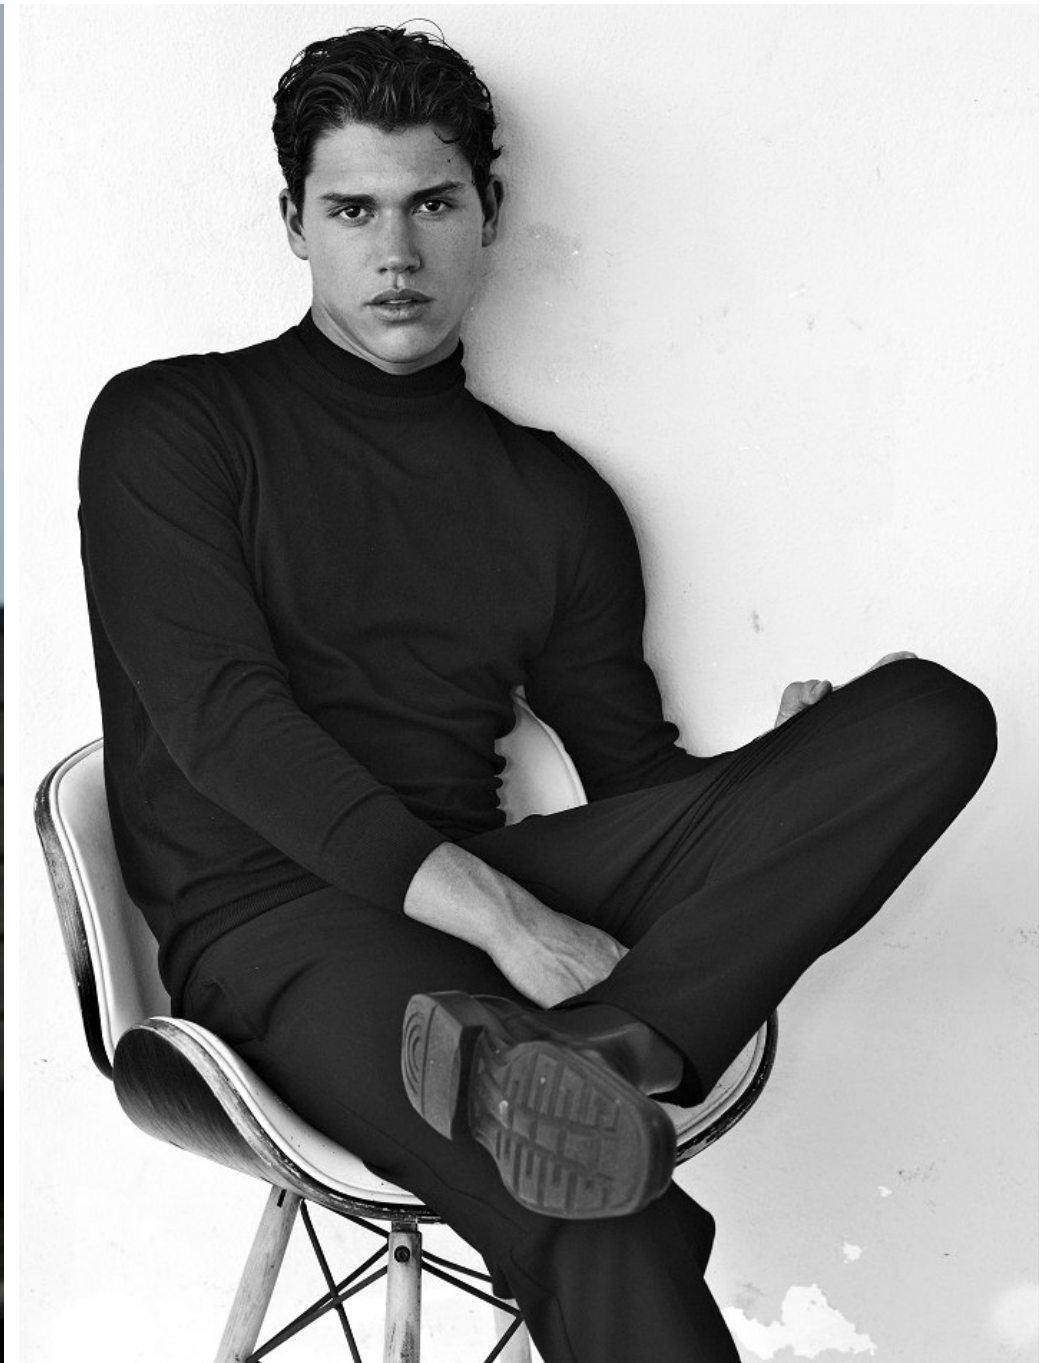

Addison Haney   Height 6'1" | 185cm   Suit 40" | 102cm R   Shirt 33" | 84cm   Waist 31" | 79cm
Inseam 32" | 81cm   Shoe 11 US | 45.5 EU   Hair Brown   Eyes Hazel