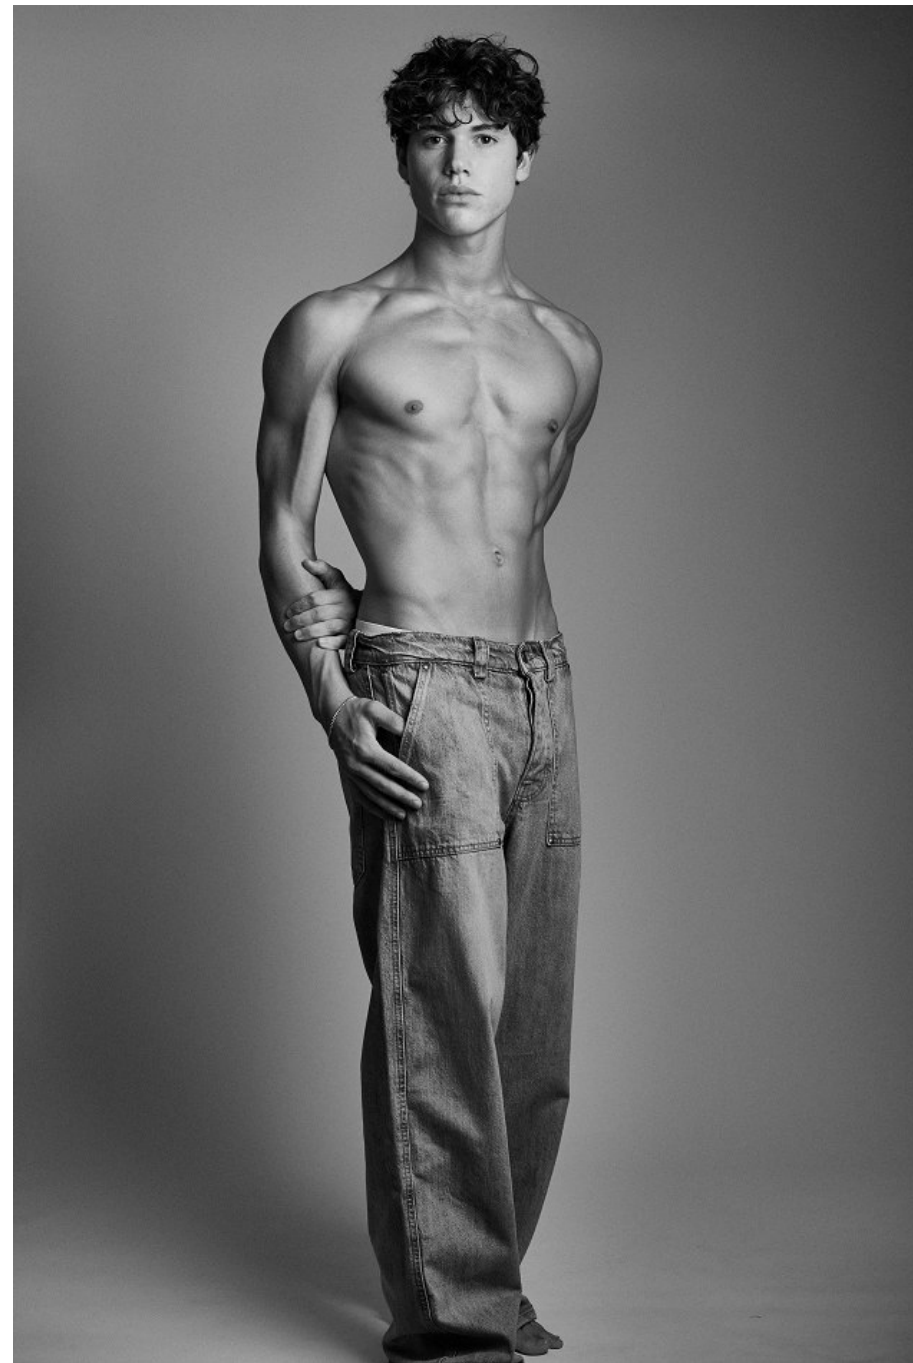

Addison Haney Height 6'1" | 185cm Suit 40" | 102cm R Shirt 33" | 84cm Waist 31" | 79cm
Inseam 32" | 81cm Shoe 11 US | 45.5 EU Hair Brown Eyes Hazel

Addison Haney Height 6'1" | 185cm Suit 40" | 102cm R Shirt 33" | 84cm Waist 31" | 79cm
Inseam 32" | 81cm Shoe 11 US | 45.5 EU Hair Brown Eyes Hazel