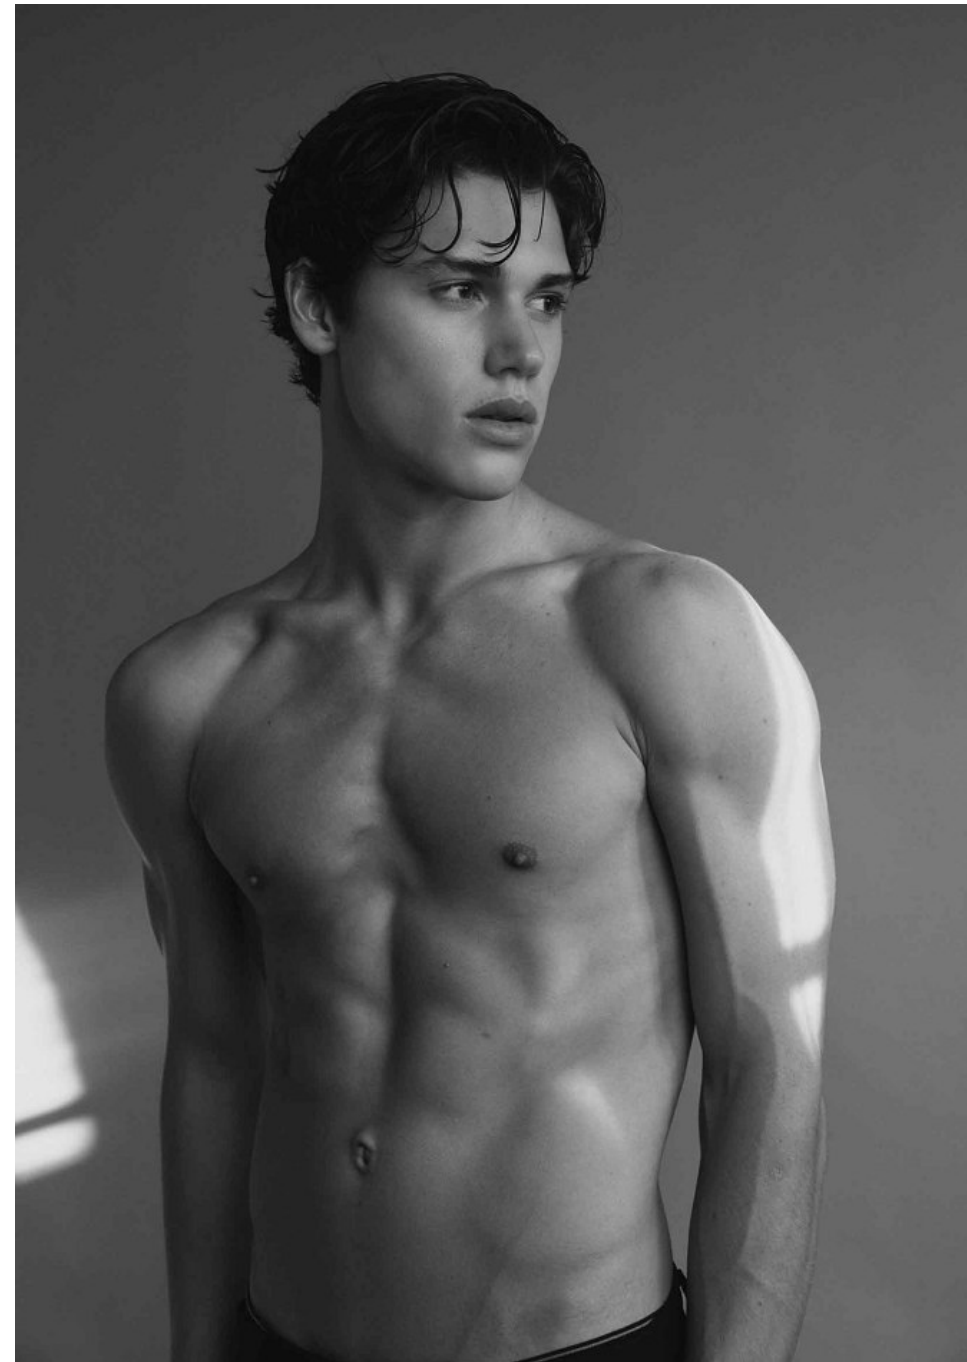

Addison Haney Height 6'1" | 185cm Suit 40" | 102cm R Shirt 33" | 84cm Waist 31" | 79cm
Inseam 32" | 81cm Shoe 11 US | 45.5 EU Hair Brown Eyes Hazel

Addison Haney Height 6'1" | 185cm Suit 40" | 102cm R Shirt 33" | 84cm Waist 31" | 79cm
Inseam 32" | 81cm Shoe 11 US | 45.5 EU Hair Brown Eyes Hazel