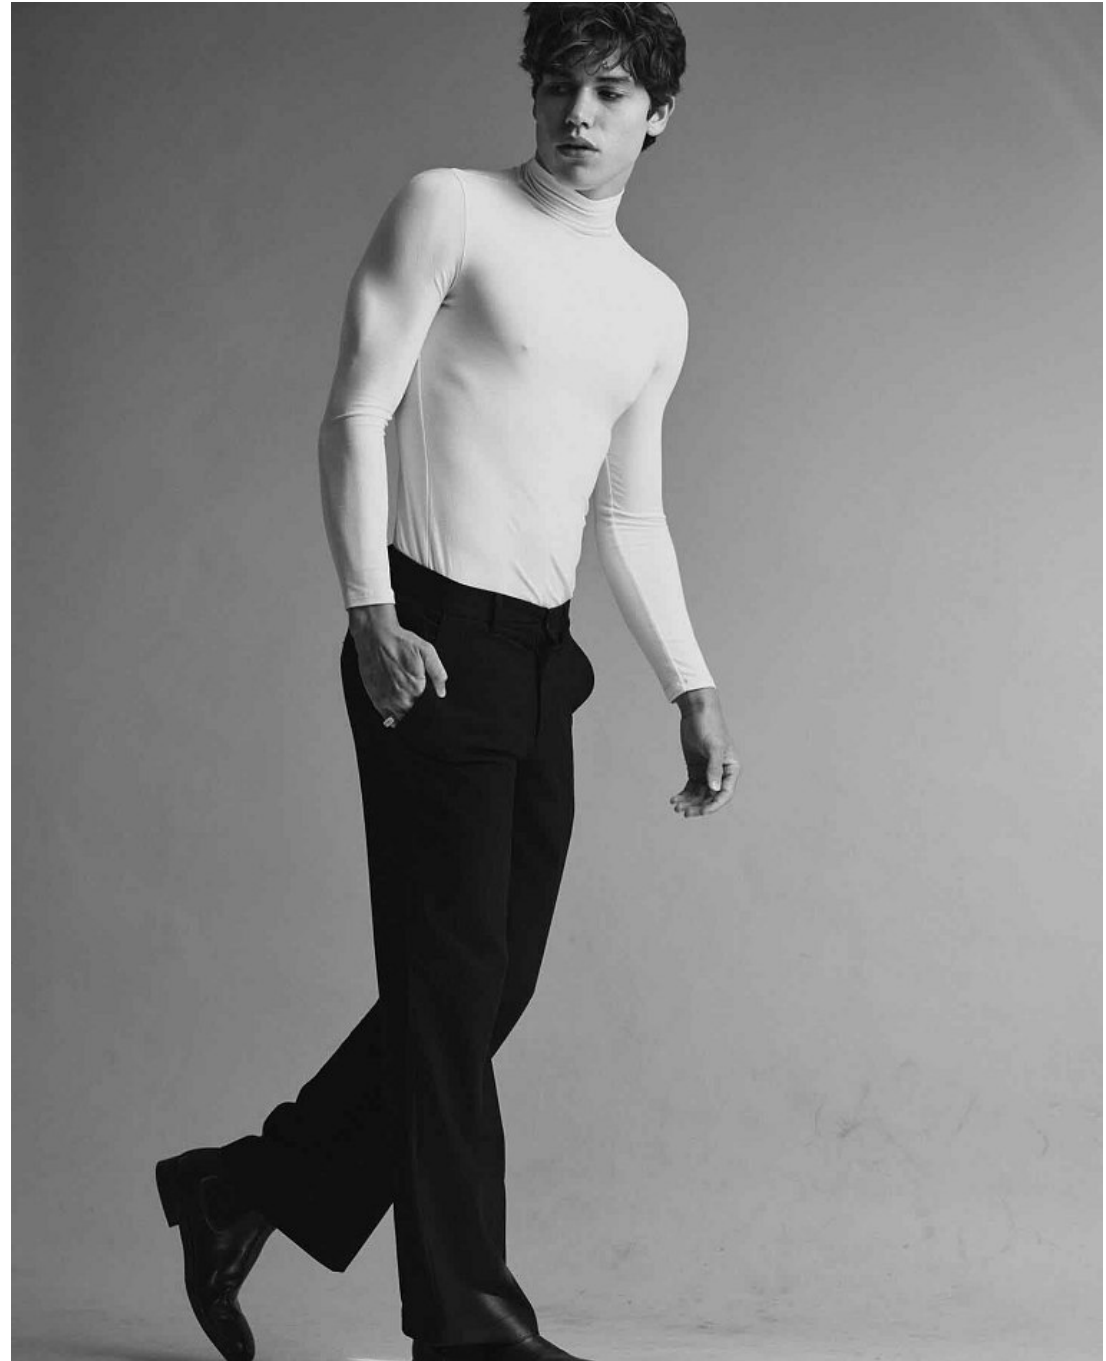

Addison Haney Height 6'1" | 185cm Suit 40" | 102cm R Shirt 33" | 84cm Waist 31" | 79cm
Inseam 32" | 81cm Shoe 11 US | 45.5 EU Hair Brown Eyes Hazel