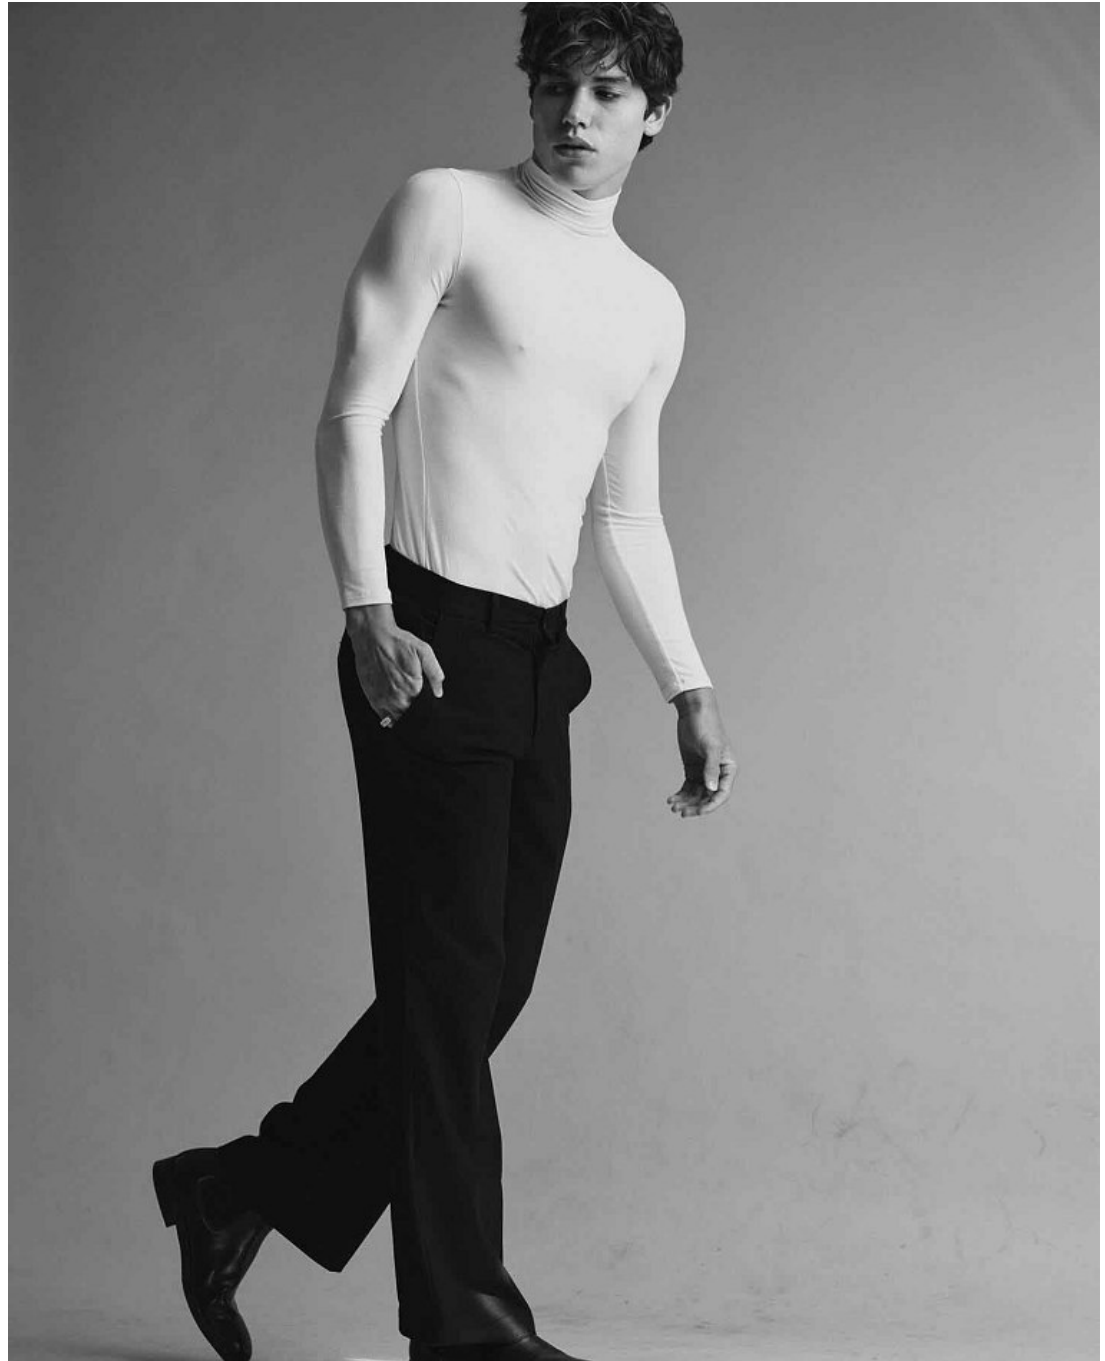

Addison Haney   Height 6'1" | 185cm   Suit 40" | 102cm R   Shirt 33" | 84cm   Waist 31" | 79cm  
Inseam 32" | 81cm   Shoe 11 US | 45.5 EU   Hair Brown   Eyes Hazel

Addison Haney    Height 6'1" | 185cm    Suit 40" | 102cm R    Shirt 33" | 84cm    Waist 31" | 79cm  
Inseam 32" | 81cm    Shoe 11 US | 45.5 EU    Hair Brown    Eyes Hazel