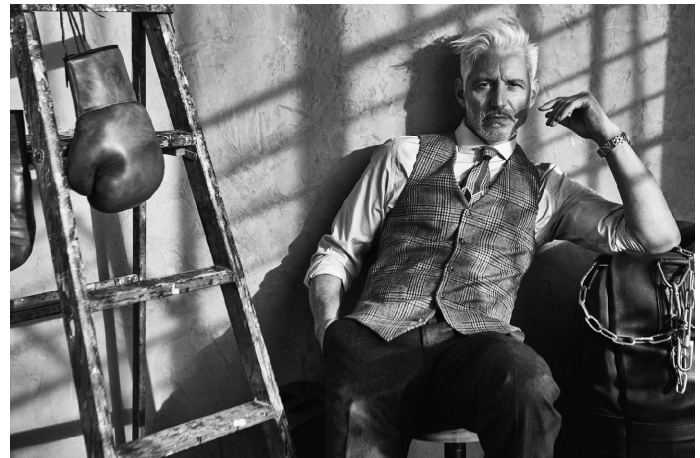

Tom Pricone Height 6'1" | 185cm Suit 40" | 101cm R Shirt 34" | 86cm Waist 33" | 84cm
Inseam 33" | 84cm Shoe 10.5 US | 44.5 EU Hair Salt and Pepper Eyes Brown

Tom Pricone Height 6'1" | 185cm Suit 40" | 101cm R Shirt 34" | 86cm Waist 33" | 84cm
 Inseam 33" | 84cm Shoe 10.5 US | 44.5 EU Hair Salt and Pepper Eyes Brown

Tom Pricone Height 6'1" | 185cm Suit 40" | 101cm R Shirt 34" | 86cm Waist 33" | 84cm
Inseam 33" | 84cm Shoe 10.5 US | 44.5 EU Hair Salt and Pepper Eyes Brown