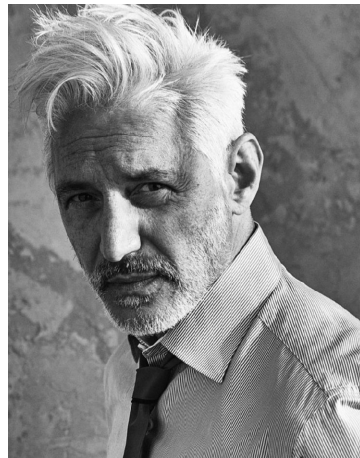

Tom Pricone Height 6'1" | 185cm Suit 40" | 101cm R Shirt 34" | 86cm Waist 33" | 84cm  
Inseam 33" | 84cm Shoe 10.5 US | 44.5 EU Hair Salt and Pepper Eyes Brown

Tom Pricone Height 6'1" | 185cm Suit 40" | 101cm R Shirt 34" | 86cm Waist 33" | 84cm  
 Inseam 33" | 84cm Shoe 10.5 US | 44.5 EU Hair Salt and Pepper Eyes Brown