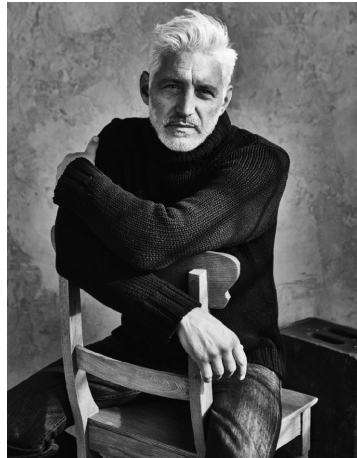

Tom Pricone Height 6'1" | 185cm Suit 40" | 101cm R Shirt 34" | 86cm Waist 33" | 84cm  
Inseam 33" | 84cm Shoe 10.5 US | 44.5 EU Hair Salt and Pepper Eyes Brown

Tom Pricone Height 6'1" | 185cm Suit 40" | 101cm R Shirt 34" | 86cm Waist 33" | 84cm  
 Inseam 33" | 84cm Shoe 10.5 US | 44.5 EU Hair Salt and Pepper Eyes Brown