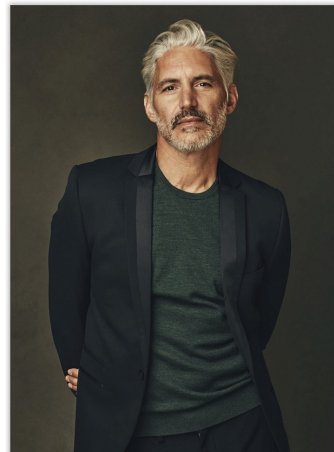

Tom Pricone Height 6'1" | 185cm Suit 40" | 101cm R Shirt 34" | 86cm Waist 33" | 84cm
Inseam 33" | 84cm Shoe 10.5 US | 44.5 EU Hair Salt and Pepper Eyes Brown

Tom Pricone Height 6'1" | 185cm Suit 40" | 101cm R Shirt 34" | 86cm Waist 33" | 84cm
 Inseam 33" | 84cm Shoe 10.5 US | 44.5 EU Hair Salt and Pepper Eyes Brown

Tom Pricone Height 6'1" | 185cm Suit 40" | 101cm R Shirt 34" | 86cm Waist 33" | 84cm
Inseam 33" | 84cm Shoe 10.5 US | 44.5 EU Hair Salt and Pepper Eyes Brown