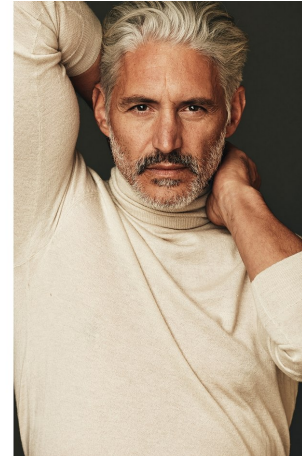

Tom Pricone Height 6'1" | 185cm Suit 40" | 101cm R Shirt 34" | 86cm Waist 33" | 84cm  
Inseam 33" | 84cm Shoe 10.5 US | 44.5 EU Hair Salt and Pepper Eyes Brown

Tom Pricone Height 6'1" | 185cm Suit 40" | 101cm R Shirt 34" | 86cm Waist 33" | 84cm  
 Inseam 33" | 84cm Shoe 10.5 US | 44.5 EU Hair Salt and Pepper Eyes Brown