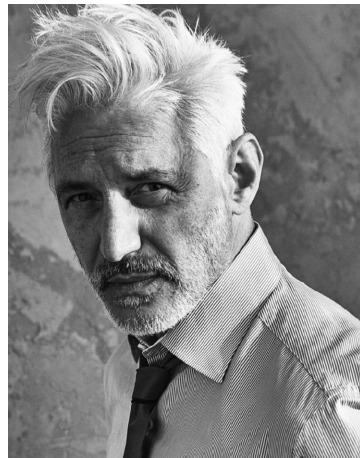

Tom Pricone Height 6'1" | 185cm Suit 40" | 101cm R Shirt 34" | 86cm Waist 33" | 84cm
Inseam 33" | 84cm Shoe 10.5 US | 44.5 EU Hair Salt and Pepper Eyes Brown

Tom Pricone Height 6'1" | 185cm Suit 40" | 101cm R Shirt 34" | 86cm Waist 33" | 84cm
 Inseam 33" | 84cm Shoe 10.5 US | 44.5 EU Hair Salt and Pepper Eyes Brown

Tom Pricone Height 6'1" | 185cm Suit 40" | 101cm R Shirt 34" | 86cm Waist 33" | 84cm
Inseam 33" | 84cm Shoe 10.5 US | 44.5 EU Hair Salt and Pepper Eyes Brown