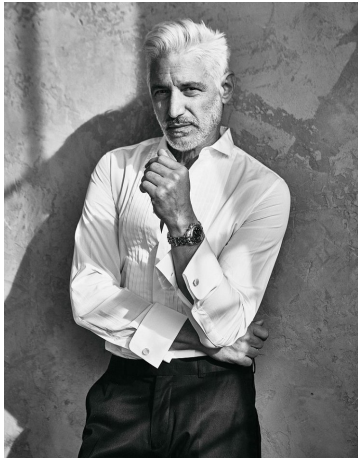

Tom Pricone Height 6'1" | 185cm Suit 40" | 101cm R Shirt 34" | 86cm Waist 33" | 84cm  
Inseam 33" | 84cm Shoe 10.5 US | 44.5 EU Hair Salt and Pepper Eyes Brown

Tom Pricone Height 6'1" | 185cm Suit 40" | 101cm R Shirt 34" | 86cm Waist 33" | 84cm  
 Inseam 33" | 84cm Shoe 10.5 US | 44.5 EU Hair Salt and Pepper Eyes Brown