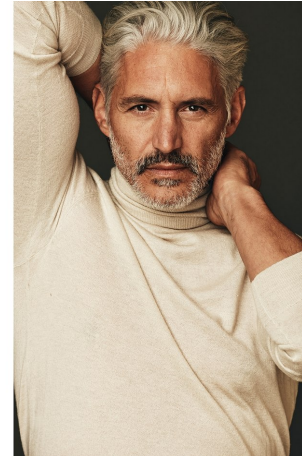

Tom Pricone Height 6'1" | 185cm Suit 40" | 101cm R Shirt 34" | 86cm Waist 33" | 84cm
Inseam 33" | 84cm Shoe 10.5 US | 44.5 EU Hair Salt and Pepper Eyes Brown

Tom Pricone Height 6'1" | 185cm Suit 40" | 101cm R Shirt 34" | 86cm Waist 33" | 84cm
 Inseam 33" | 84cm Shoe 10.5 US | 44.5 EU Hair Salt and Pepper Eyes Brown

Tom Pricone Height 6'1" | 185cm Suit 40" | 101cm R Shirt 34" | 86cm Waist 33" | 84cm
Inseam 33" | 84cm Shoe 10.5 US | 44.5 EU Hair Salt and Pepper Eyes Brown