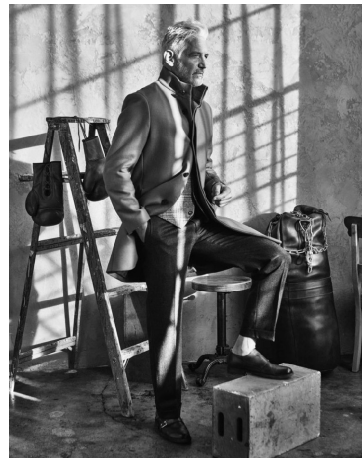

Tom Pricone Height 6'1" | 185cm Suit 40" | 101cm R Shirt 34" | 86cm Waist 33" | 84cm
Inseam 33" | 84cm Shoe 10.5 US | 44.5 EU Hair Salt and Pepper Eyes Brown

Tom Pricone Height 6'1" | 185cm Suit 40" | 101cm R Shirt 34" | 86cm Waist 33" | 84cm
 Inseam 33" | 84cm Shoe 10.5 US | 44.5 EU Hair Salt and Pepper Eyes Brown

Tom Pricone Height 6'1" | 185cm Suit 40" | 101cm R Shirt 34" | 86cm Waist 33" | 84cm
Inseam 33" | 84cm Shoe 10.5 US | 44.5 EU Hair Salt and Pepper Eyes Brown