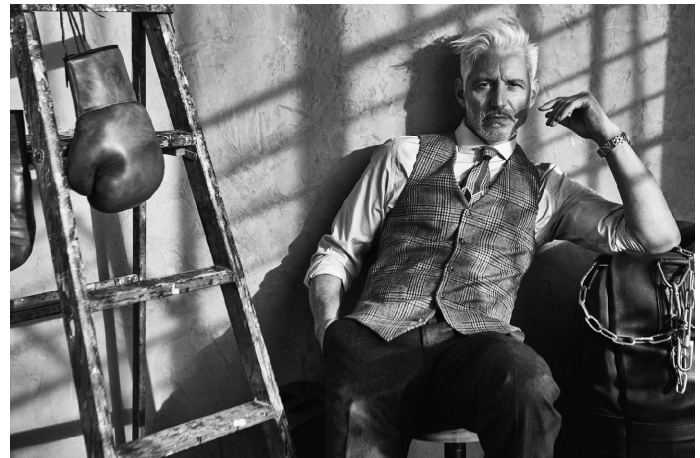

Tom Pricone Height 6'1" | 185cm Suit 40" | 101cm R Shirt 34" | 86cm Waist 33" | 84cm  
Inseam 33" | 84cm Shoe 10.5 US | 44.5 EU Hair Salt and Pepper Eyes Brown

Tom Pricone Height 6'1" | 185cm Suit 40" | 101cm R Shirt 34" | 86cm Waist 33" | 84cm  
 Inseam 33" | 84cm Shoe 10.5 US | 44.5 EU Hair Salt and Pepper Eyes Brown