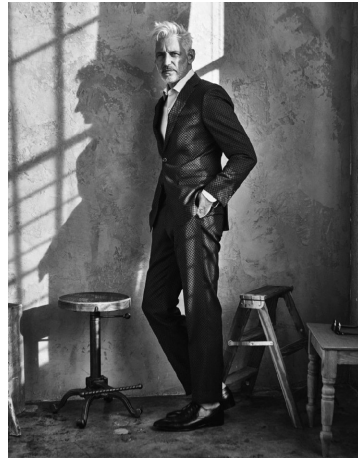

Tom Pricone Height 6'1" | 185cm Suit 40" | 101cm R Shirt 34" | 86cm Waist 33" | 84cm  
Inseam 33" | 84cm Shoe 10.5 US | 44.5 EU Hair Salt and Pepper Eyes Brown

Tom Pricone Height 6'1" | 185cm Suit 40" | 101cm R Shirt 34" | 86cm Waist 33" | 84cm  
 Inseam 33" | 84cm Shoe 10.5 US | 44.5 EU Hair Salt and Pepper Eyes Brown