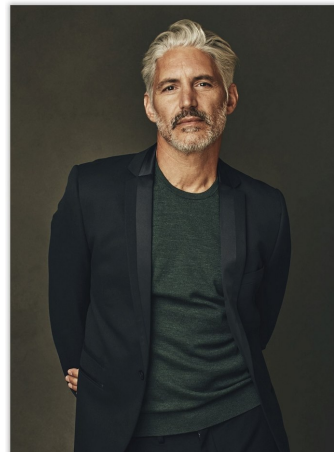

Tom Pricone Height 6'1" | 185cm Suit 40" | 101cm R Shirt 34" | 86cm Waist 33" | 84cm  
Inseam 33" | 84cm Shoe 10.5 US | 44.5 EU Hair Salt and Pepper Eyes Brown

Tom Pricone Height 6'1" | 185cm Suit 40" | 101cm R Shirt 34" | 86cm Waist 33" | 84cm  
 Inseam 33" | 84cm Shoe 10.5 US | 44.5 EU Hair Salt and Pepper Eyes Brown