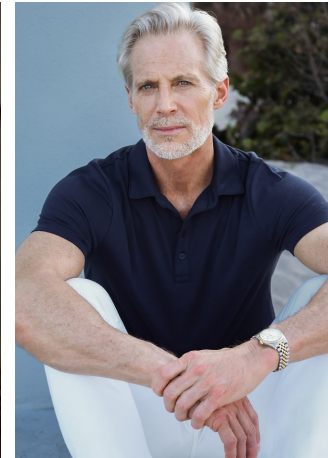

Russell Chieffalo Height 6'1" | 185cm Suit 40" | 101cm R Shirt 34" | 86cm Waist 32" | 81cm
 Inseam 33" | 84cm Shoe 10.5 US | 44.5 EU Hair Salt and Pepper Eyes Blue

Russell Chieffalo Height 6'1" | 185cm Suit 40" | 101cm R Shirt 34" | 86cm Waist 32" | 81cm
 Inseam 33" | 84cm Shoe 10.5 US | 44.5 EU Hair Salt and Pepper Eyes Blue

Russell Chieffalo Height 6'1" | 185cm Suit 40" | 101cm R Shirt 34" | 86cm Waist 32" | 81cm
 Inseam 33" | 84cm Shoe 10.5 US | 44.5 EU Hair Salt and Pepper Eyes Blue

CGM
 CAROLINE GLEASON
 MANAGEMENT

Russell Chieffalo Height 6'1" | 185cm Suit 40" | 101cm R Shirt 34" | 86cm Waist 32" | 81cm
Inseam 33" | 84cm Shoe 10.5 US | 44.5 EU Hair Salt and Pepper Eyes Blue