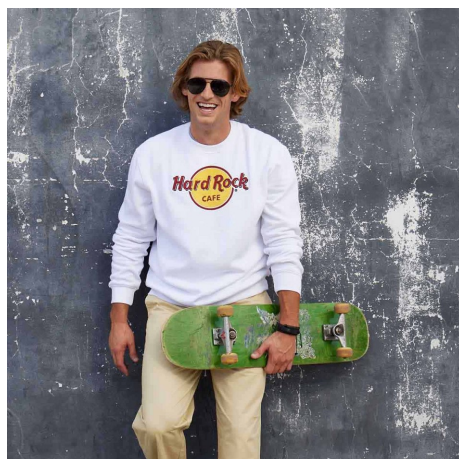

Mason Kreidt   Height 6'3" | 191cm   Suit 42" | 106cm L   Shirt 35" | 89cm   Waist 34" | 86cm
Inseam 34" | 86cm   Shoe 12 US | 46.5 EU   Hair Dirty Blonde   Eyes Green