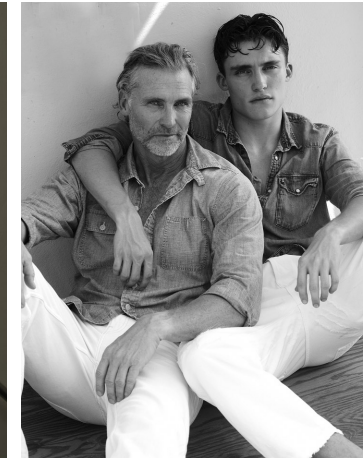

Jaxson Holliday Height 6'0.5" | 184cm Suit 40" | 101cm R Shirt 34" | 86cm Waist 31" | 79cm
Inseam 32" | 81cm Shoe 10.5 US | 44.5 EU Hair Brown Eyes Green

Jaxson Holliday Height 6'0.5" | 184cm Suit 40" | 101cm R Shirt 34" | 86cm Waist 31" | 79cm
Inseam 32" | 81cm Shoe 10.5 US | 44.5 EU Hair Brown Eyes Green