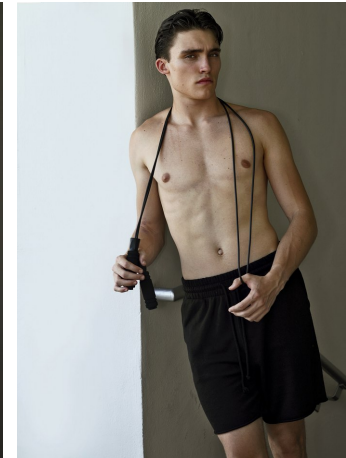

Jaxson Holliday Height 6'0.5" | 184cm Suit 40" | 101cm R Shirt 34" | 86cm Waist 31" | 79cm
Inseam 32" | 81cm Shoe 10.5 US | 44.5 EU Hair Brown Eyes Green

Jaxson Holliday Height 6'0.5" | 184cm Suit 40" | 101cm R Shirt 34" | 86cm Waist 31" | 79cm
Inseam 32" | 81cm Shoe 10.5 US | 44.5 EU Hair Brown Eyes Green