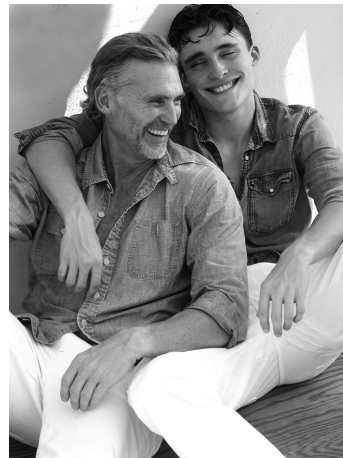

Jaxson Holliday Height 6'0.5" | 184cm Suit 40" | 101cm R Shirt 34" | 86cm Waist 31" | 79cm
Inseam 32" | 81cm Shoe 10.5 US | 44.5 EU Hair Brown Eyes Green

Jaxson Holliday Height 6'0.5" | 184cm Suit 40" | 101cm R Shirt 34" | 86cm Waist 31" | 79cm
Inseam 32" | 81cm Shoe 10.5 US | 44.5 EU Hair Brown Eyes Green