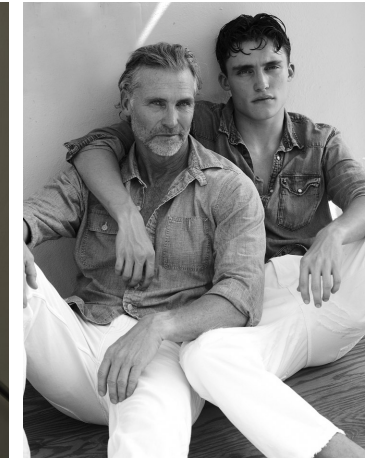

Jaxson Holliday Height 6'0.5" | 184cm Suit 40" | 101cm R Shirt 34" | 86cm Waist 31" | 79cm  
Inseam 32" | 81cm Shoe 10.5 US | 44.5 EU Hair Brown Eyes Green

Jaxson Holliday Height 6'0.5" | 184cm Suit 40" | 101cm R Shirt 34" | 86cm Waist 31" | 79cm  
Inseam 32" | 81cm Shoe 10.5 US | 44.5 EU Hair Brown Eyes Green