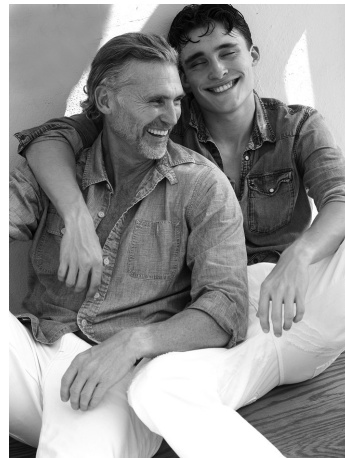

Jaxson Holliday Height 6'0.5" | 184cm Suit 40" | 101cm R Shirt 34" | 86cm Waist 31" | 79cm
Inseam 32" | 81cm Shoe 10.5 US | 44.5 EU Hair Brown Eyes Green

Jaxson Holliday Height 6'0.5" | 184cm Suit 40" | 101cm R Shirt 34" | 86cm Waist 31" | 79cm
Inseam 32" | 81cm Shoe 10.5 US | 44.5 EU Hair Brown Eyes Green