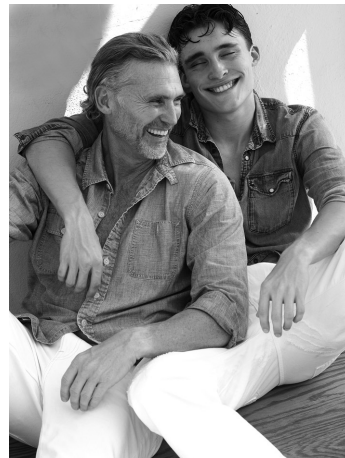

Jaxson Holliday Height 6'0.5" | 184cm Suit 40" | 101cm R Shirt 34" | 86cm Waist 31" | 79cm  
Inseam 32" | 81cm Shoe 10.5 US | 44.5 EU Hair Brown Eyes Green

Jaxson Holliday Height 6'0.5" | 184cm Suit 40" | 101cm R Shirt 34" | 86cm Waist 31" | 79cm  
Inseam 32" | 81cm Shoe 10.5 US | 44.5 EU Hair Brown Eyes Green