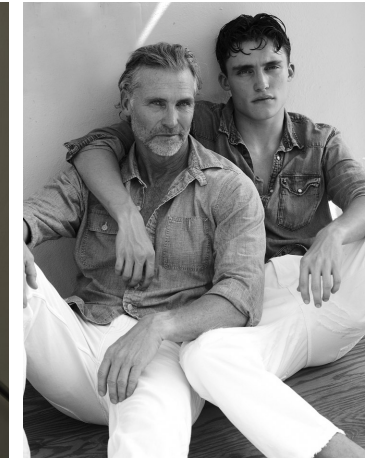

Jaxson Holliday Height 6'0.5" | 184cm Suit 40" | 101cm R Shirt 34" | 86cm Waist 31" | 79cm
Inseam 32" | 81cm Shoe 10.5 US | 44.5 EU Hair Brown Eyes Green

Jaxson Holliday Height 6'0.5" | 184cm Suit 40" | 101cm R Shirt 34" | 86cm Waist 31" | 79cm
Inseam 32" | 81cm Shoe 10.5 US | 44.5 EU Hair Brown Eyes Green