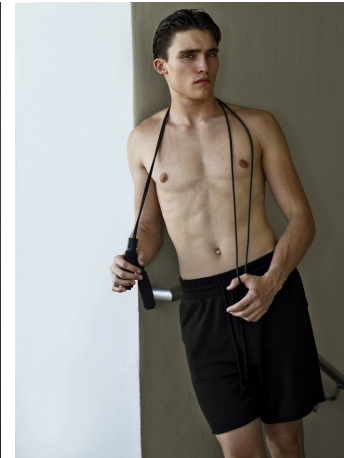

Jaxson Holliday Height 6'0.5" | 184cm Suit 40" | 101cm R Shirt 34" | 86cm Waist 31" | 79cm
Inseam 32" | 81cm Shoe 10.5 US | 44.5 EU Hair Brown Eyes Green

Jaxson Holliday Height 6'0.5" | 184cm Suit 40" | 101cm R Shirt 34" | 86cm Waist 31" | 79cm
Inseam 32" | 81cm Shoe 10.5 US | 44.5 EU Hair Brown Eyes Green