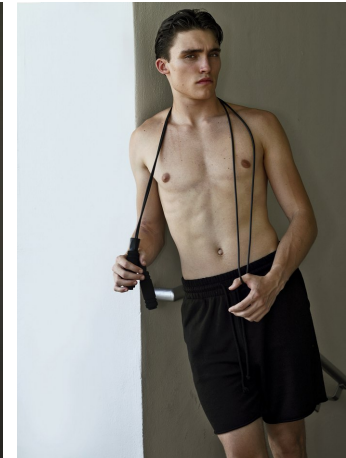

Jaxson Holliday Height 6'0.5" | 184cm Suit 40" | 101cm R Shirt 34" | 86cm Waist 31" | 79cm  
Inseam 32" | 81cm Shoe 10.5 US | 44.5 EU Hair Brown Eyes Green

Jaxson Holliday Height 6'0.5" | 184cm Suit 40" | 101cm R Shirt 34" | 86cm Waist 31" | 79cm  
Inseam 32" | 81cm Shoe 10.5 US | 44.5 EU Hair Brown Eyes Green