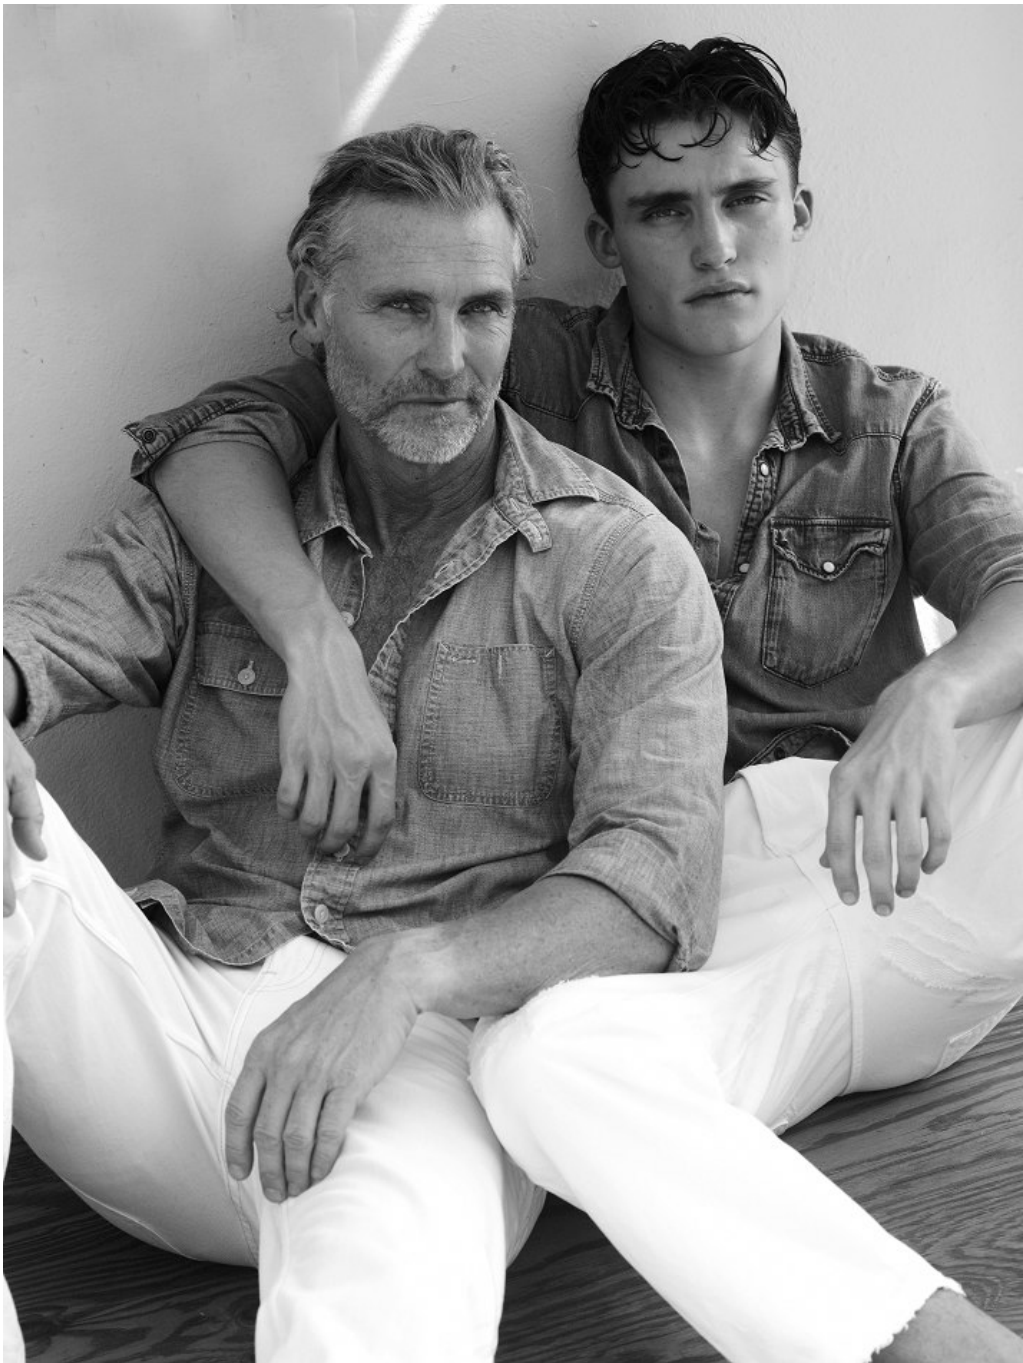

Jaxson Holliday Height 6'0.5" | 184cm Suit 40" | 101cm R Shirt 34" | 86cm Waist 31" | 79cm
Inseam 32" | 81cm Shoe 10.5 US | 44.5 EU Hair Brown Eyes Green